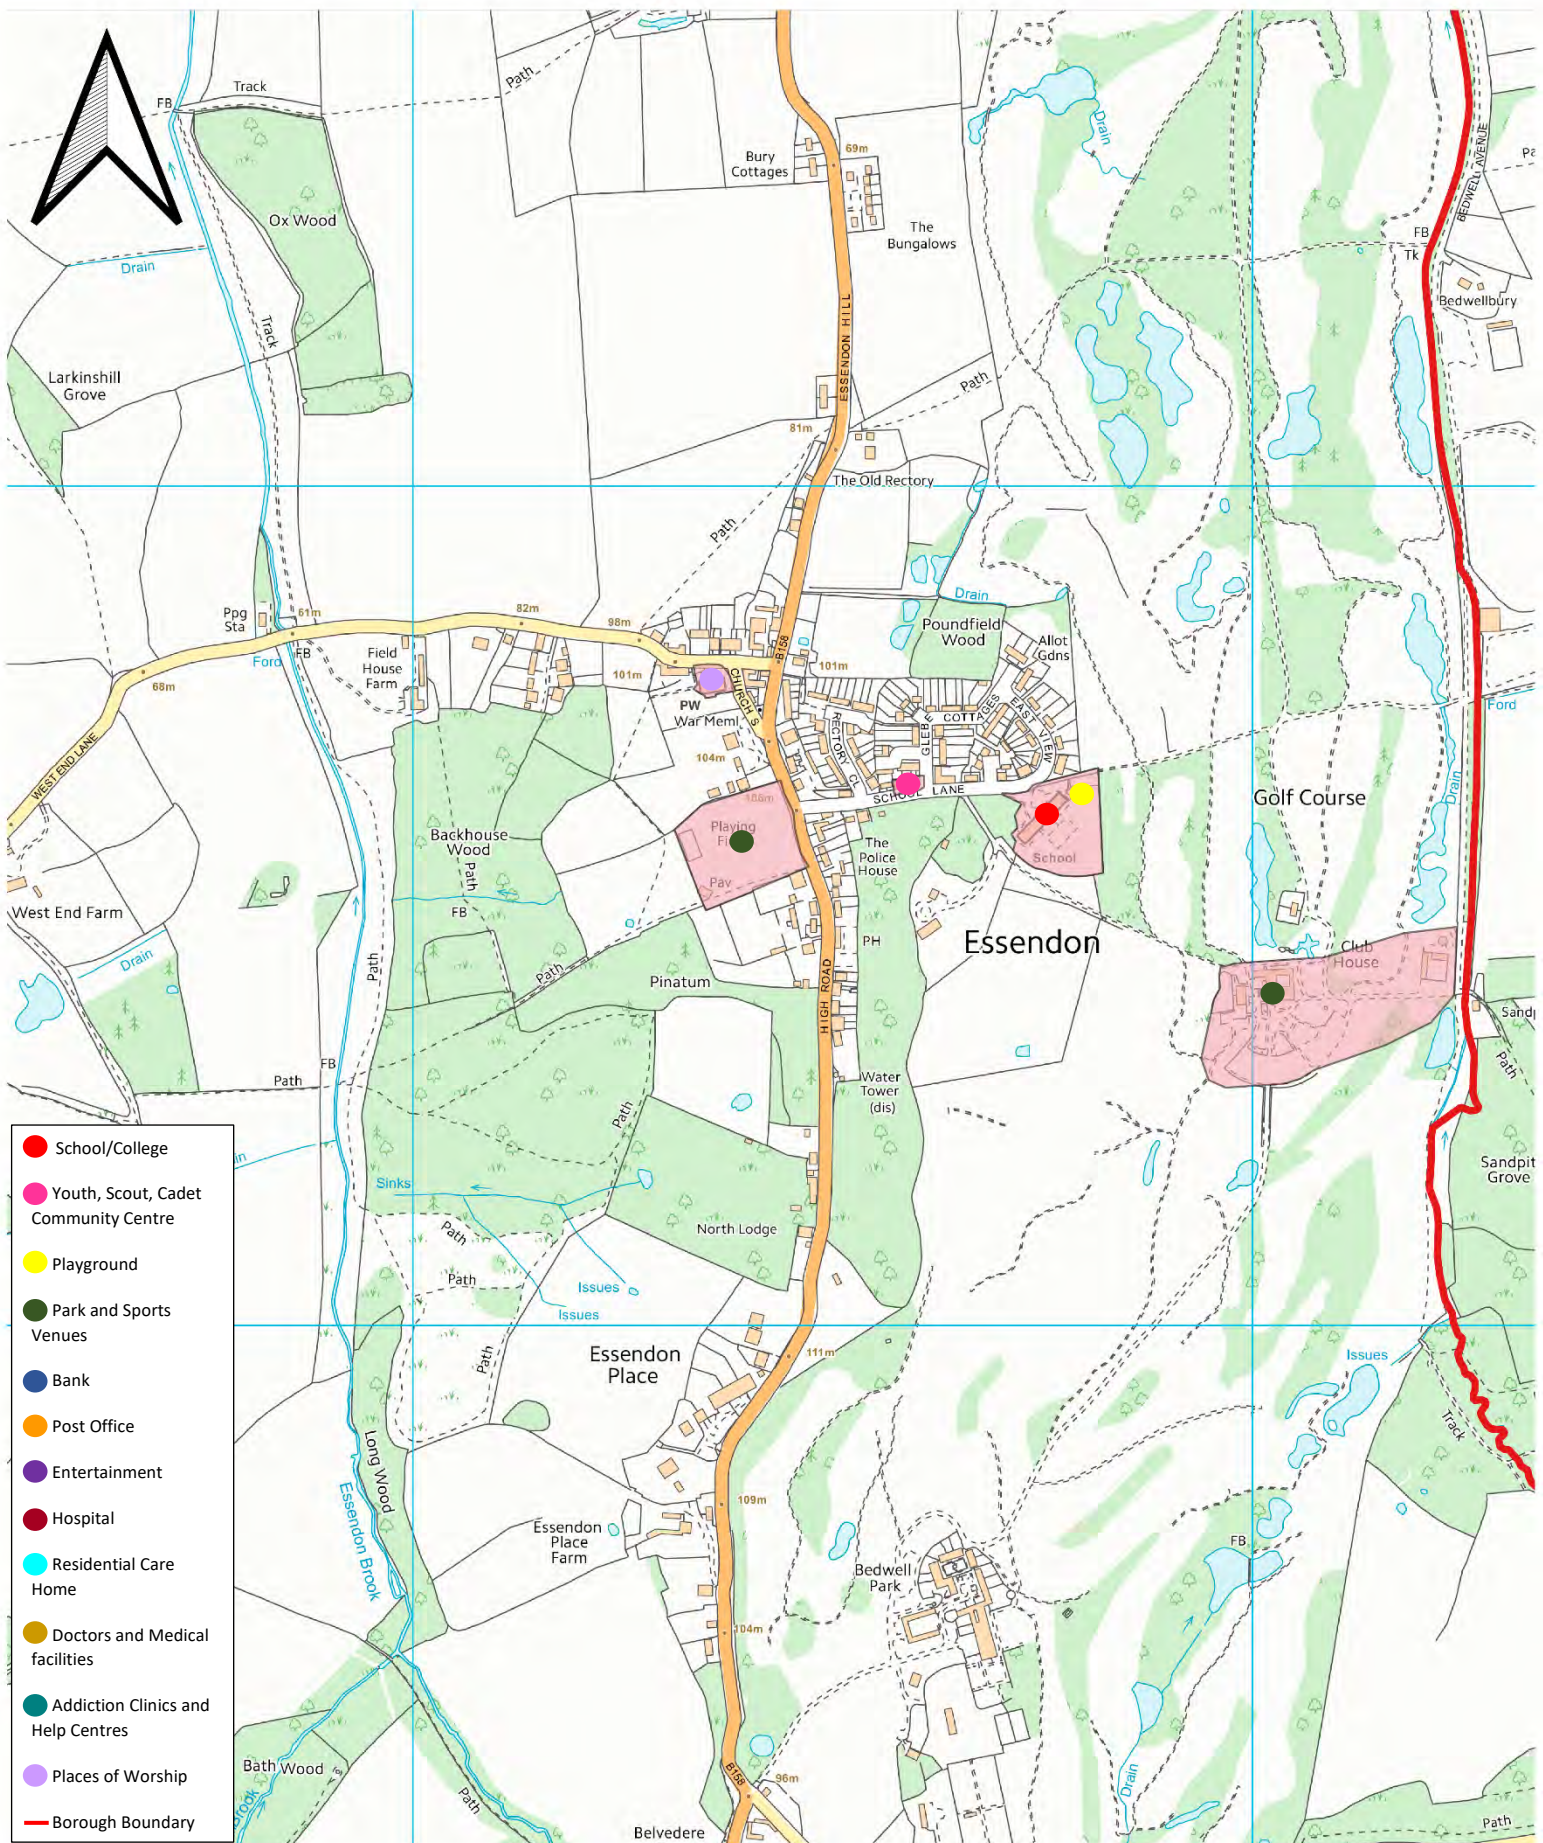

**WELWYN
HATFIELD**

Council Offices, The Campus
Welwyn Garden City, Herts, AL8 6AE

Title:	Digswell
Project:	

Scale:	
Date:	13-06-2024
Drawn:	

Notes:

**WELWYN
HATFIELD**

Council Offices, The Campus
Welwyn Garden City, Herts, AL8 6AE