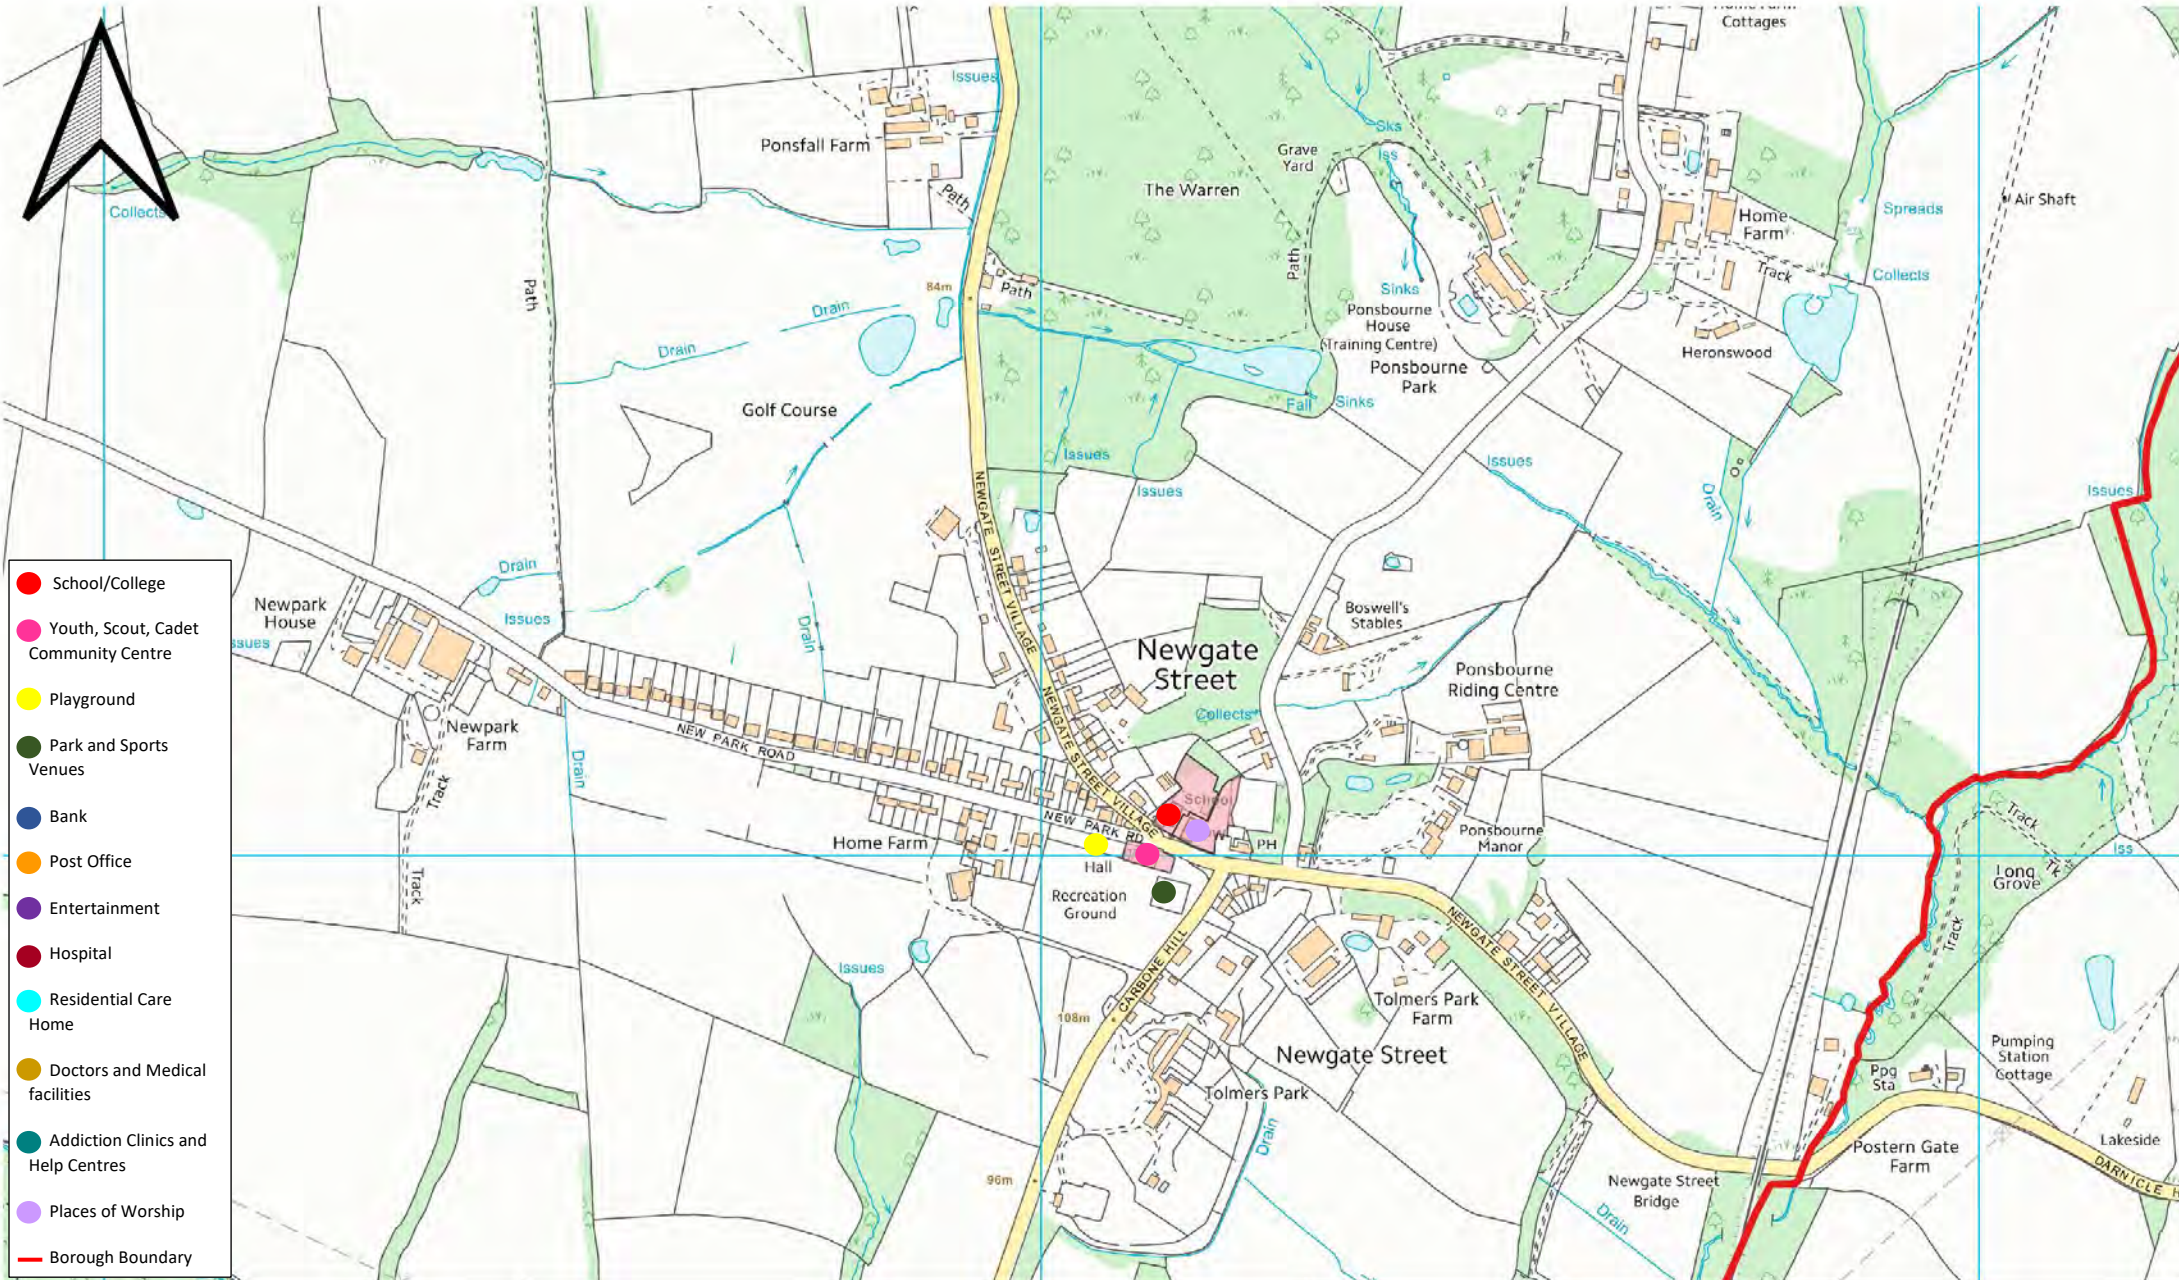

- School/College
- Youth, Scout, Cadet Community Centre
- Playground
- Park and Sports Venues
- Bank
- Post Office
- Entertainment
- Hospital
- Residential Care Home
- Doctors and Medical facilities
- Addiction Clinics and Help Centres
- Places of Worship
- Borough Boundary

  Council Offices, The Campus Welwyn Garden City, Herts, AL8 6AE	Title: Newgate Street	Scale: Date: 16-06-2024	Notes:
	Project:	Drawn:	
© Crown Copyright. All rights reserved Welwyn Hatfield Borough Council LA100019547 2019