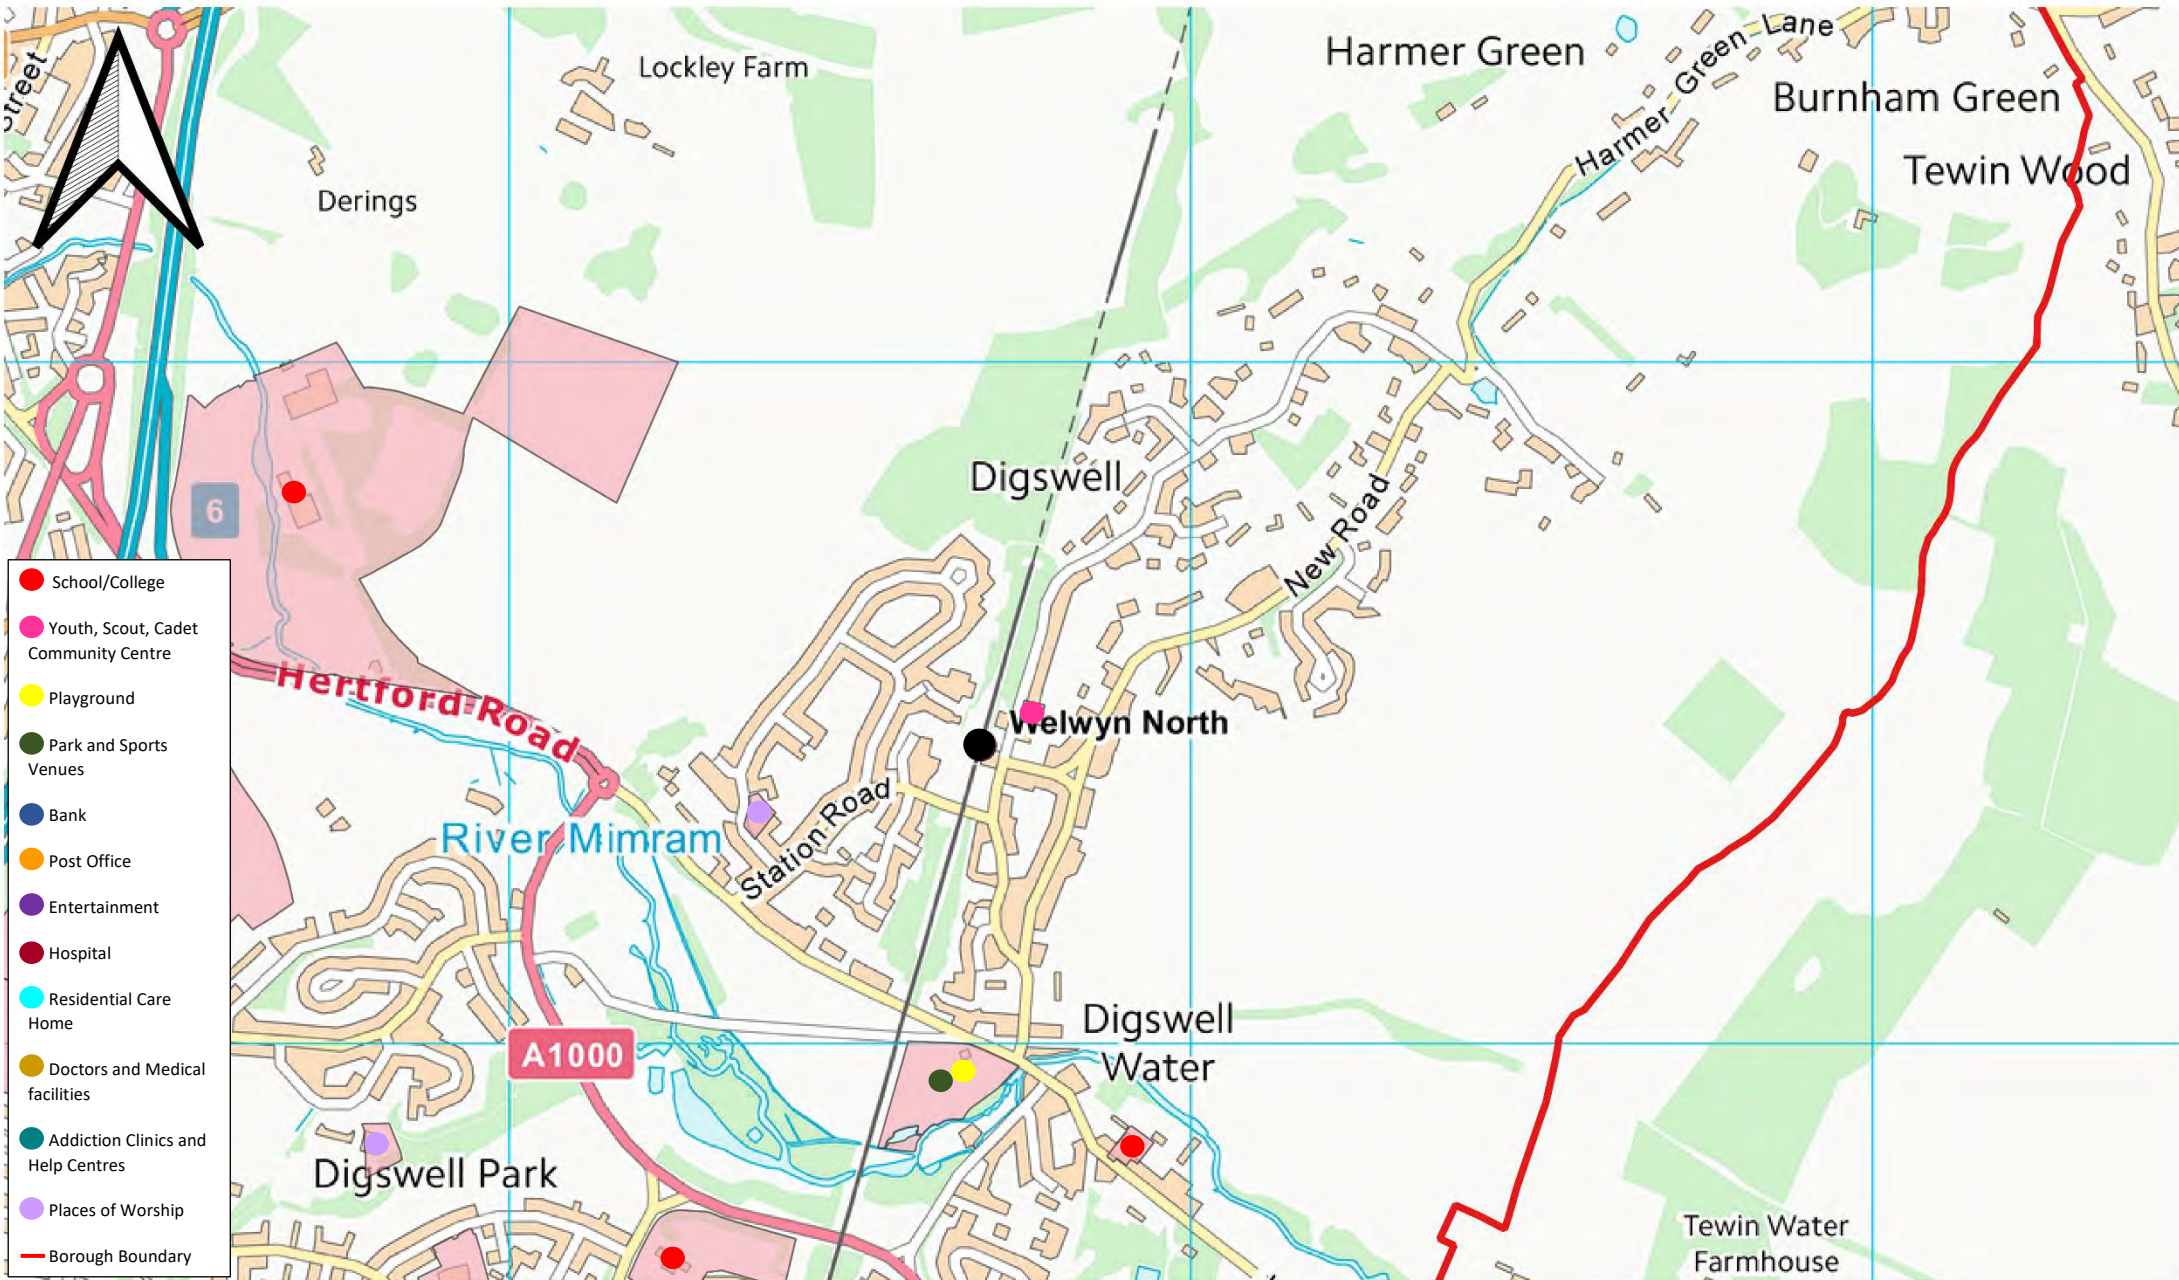

**WELWYN
HATFIELD**

Council Offices, The Campus
Welwyn Garden City, Herts, AL8 6AE

Title:	Digswell
Project:	

Scale:	
Date:	13-06-2024
Drawn:	

Notes: