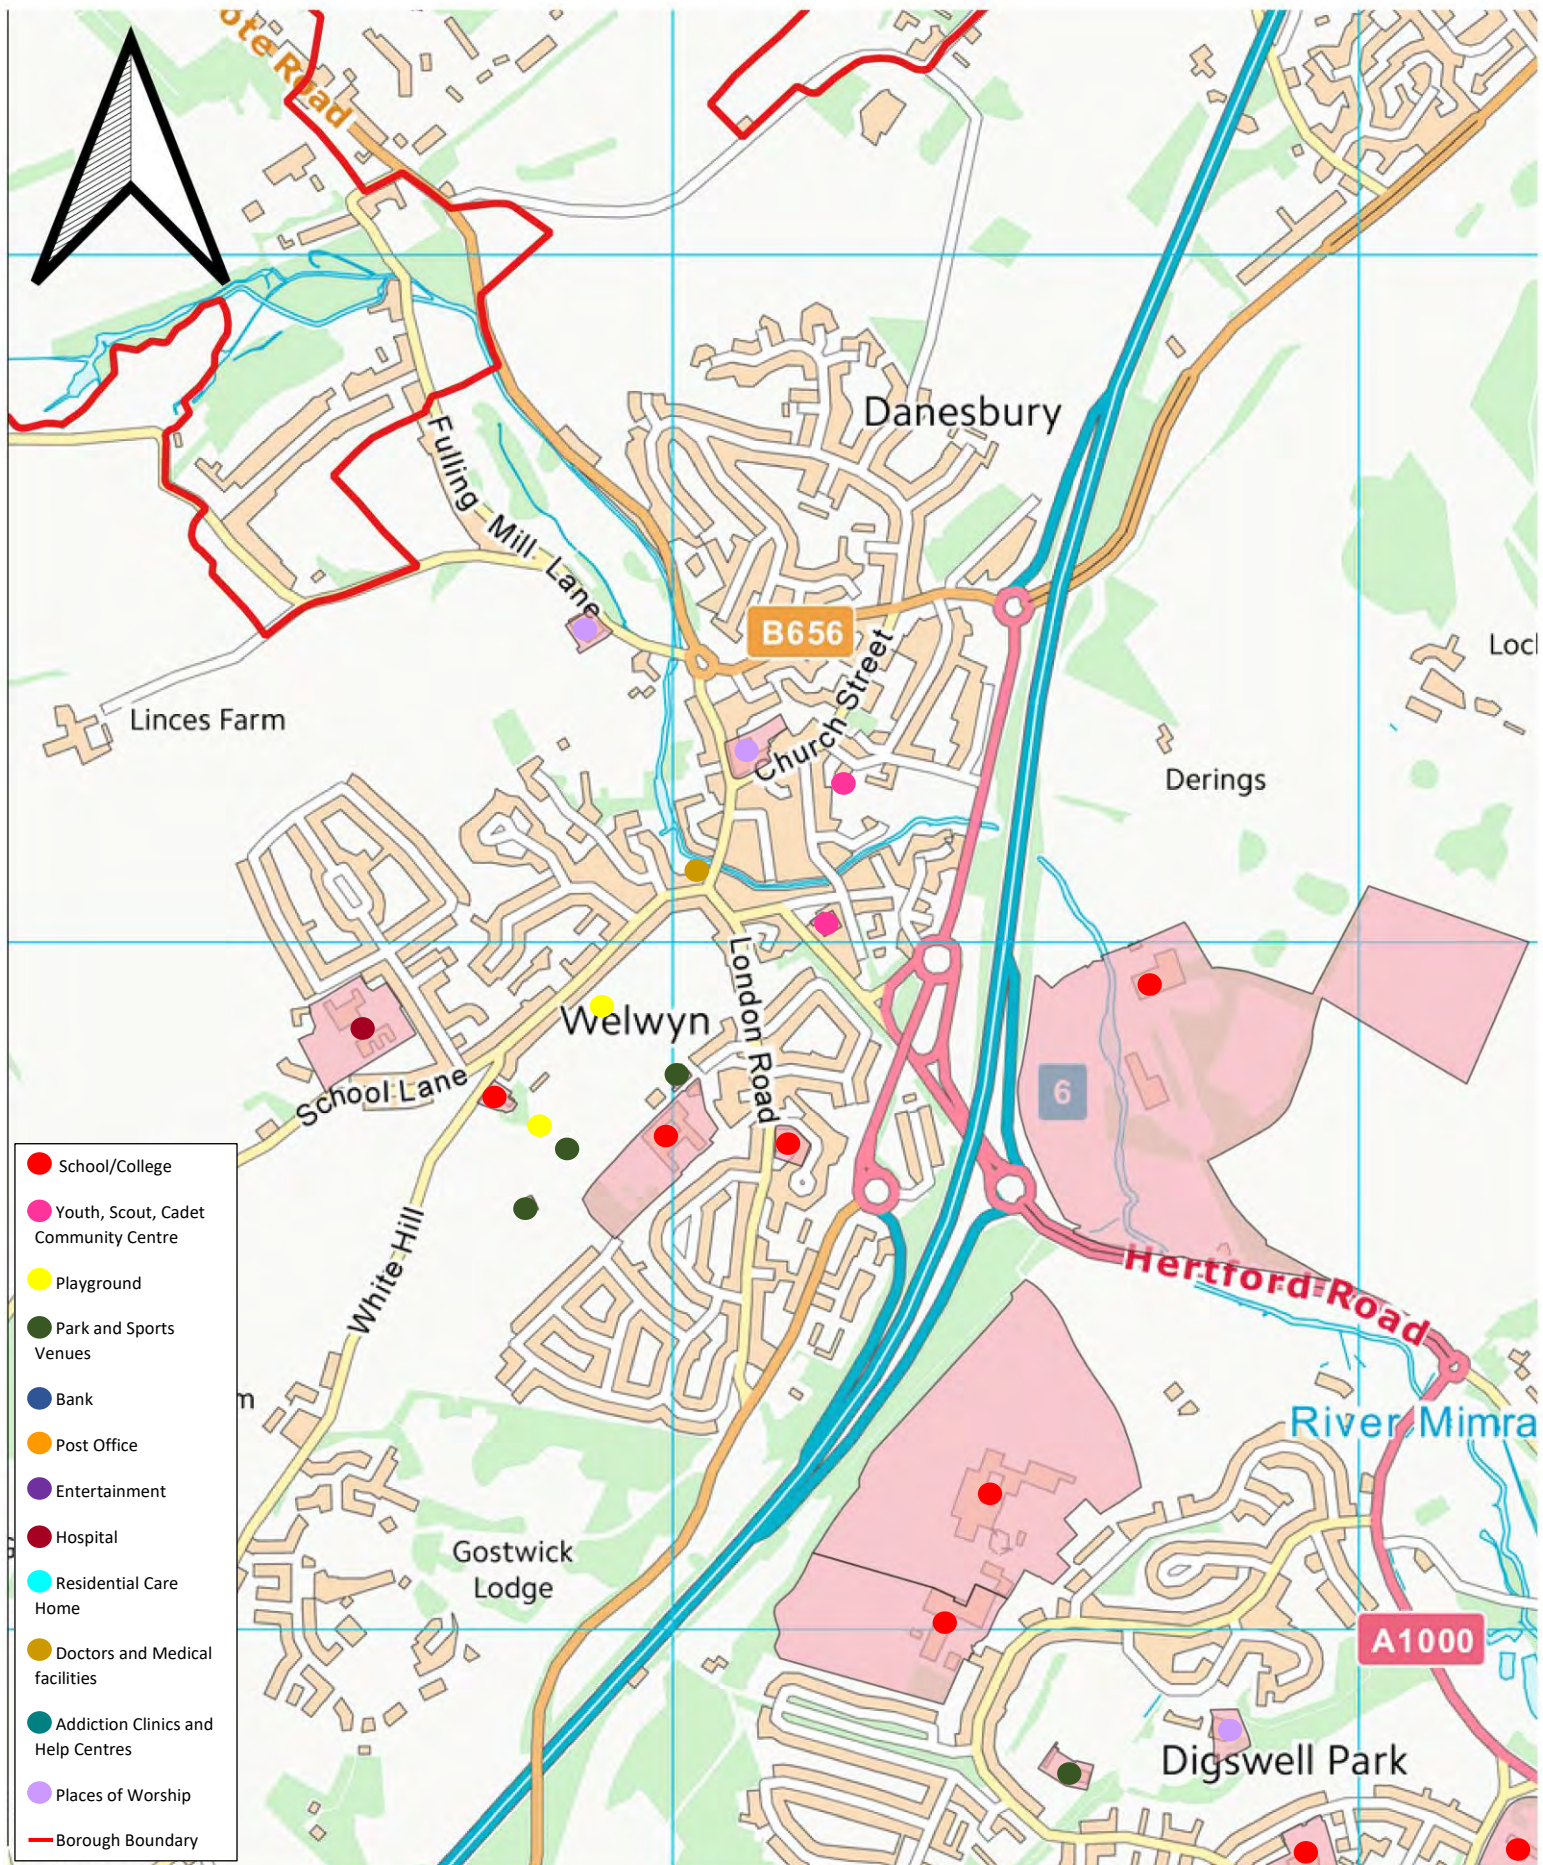

Council Offices, The Campus
Welwyn Garden City, Herts, AL8 6AE

Title: Welwyn		Scale:
Project:		Date: 17-06-2024
Drawing Number:		Drawn: