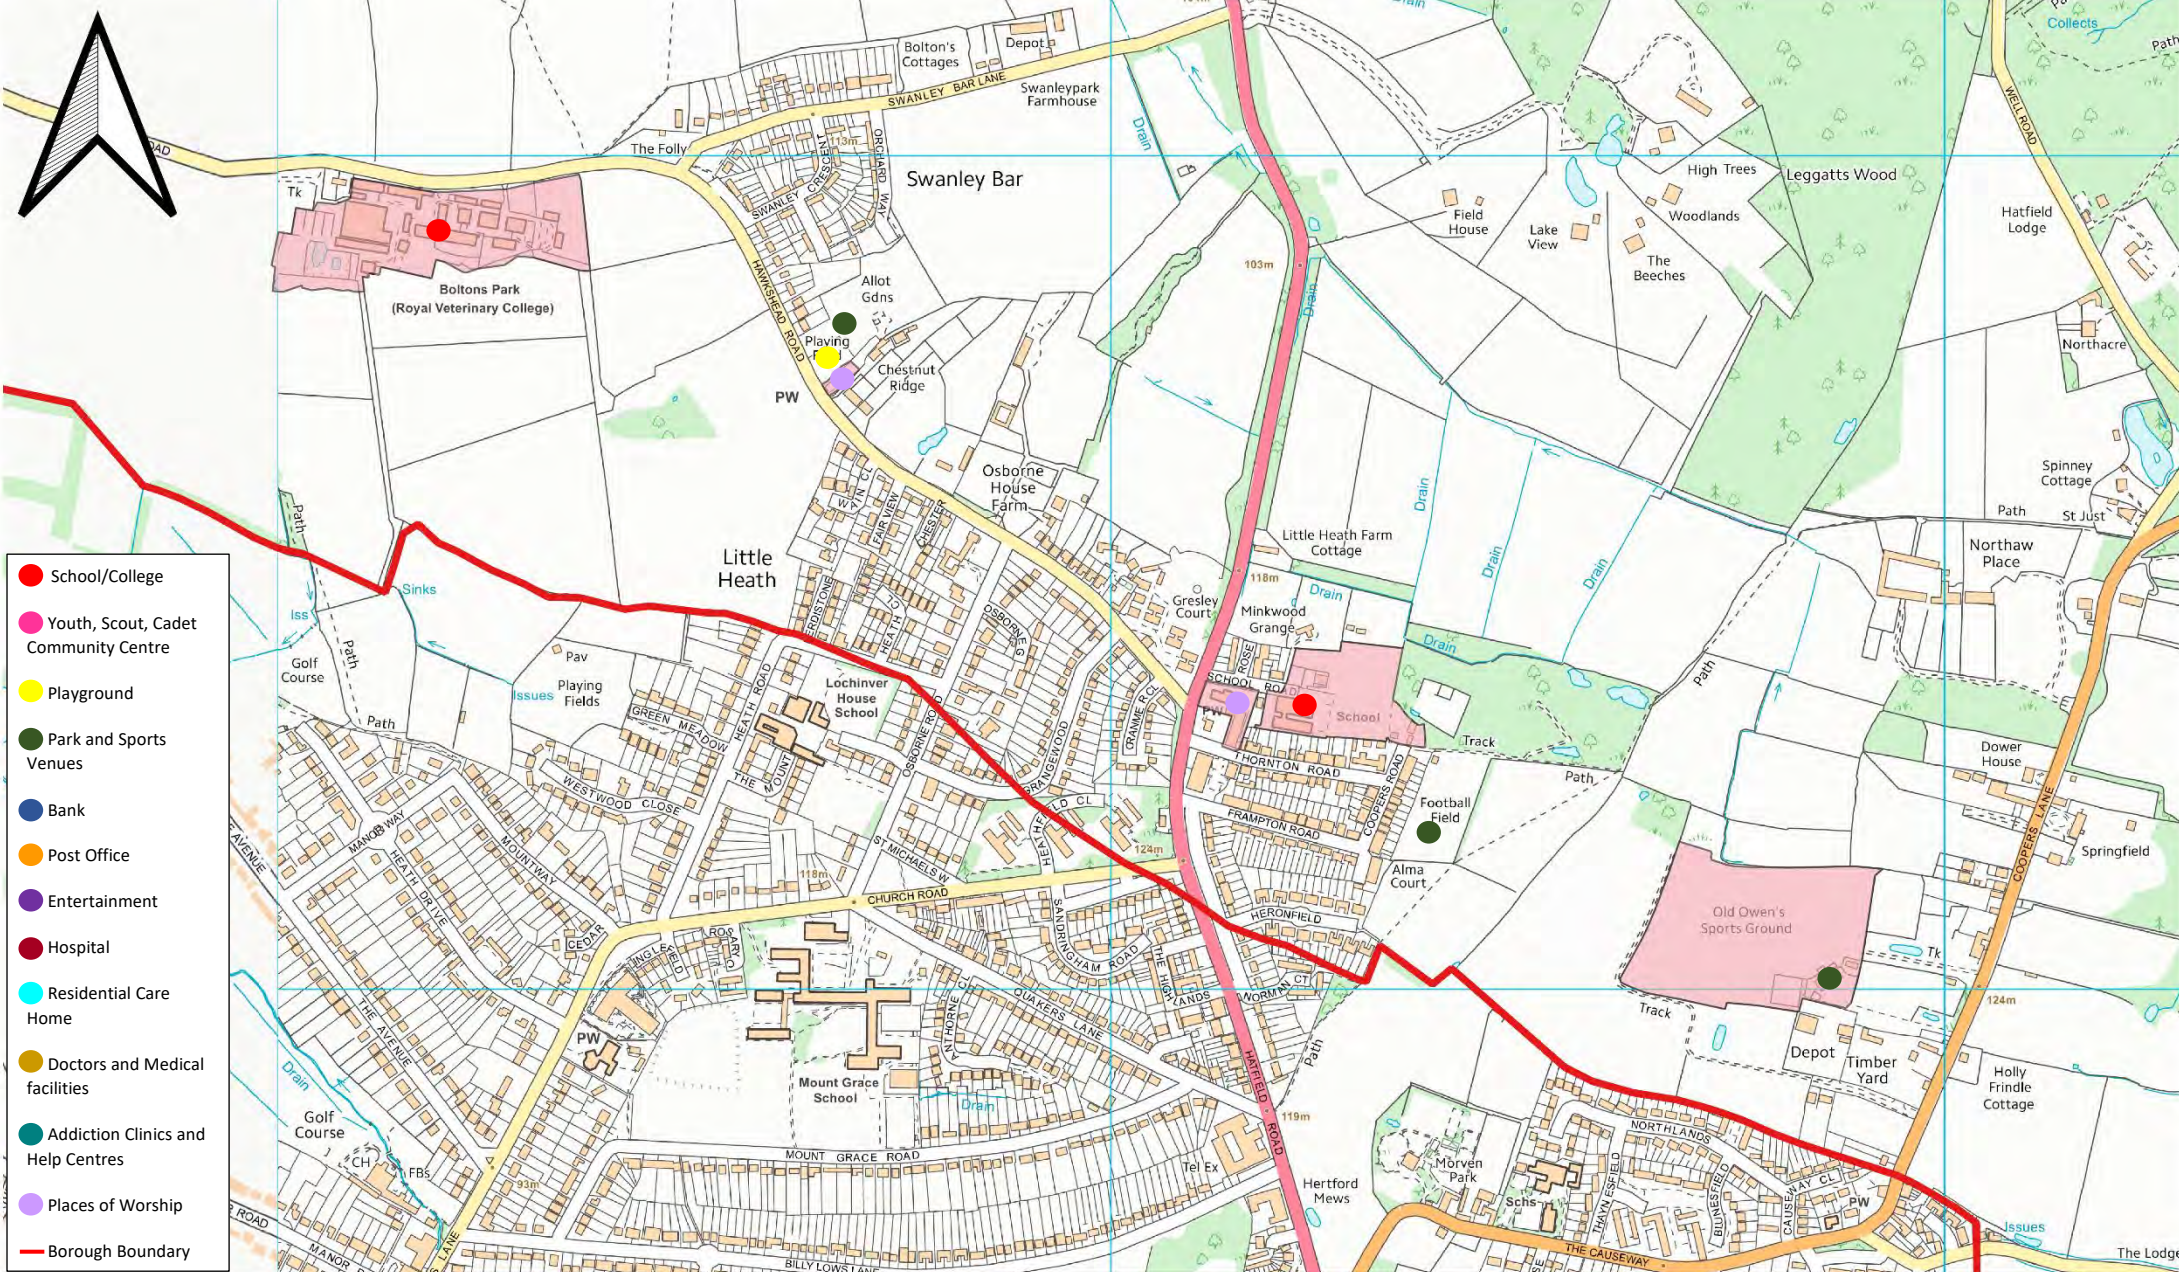

Title:
Hatfield North

Scale:
Date:
13-06-2024

Notes:

Project:

Drawn:

Council Offices, The Campus
Welwyn Garden City, Herts, AL8 6AE

Title: Hatfield South	Scale:	Notes:
	Date: 15-06-2024	
Project:	Drawn:	
© Crown Copyright. All rights reserved Welwyn Hatfield Borough Council LA100019547 2019		