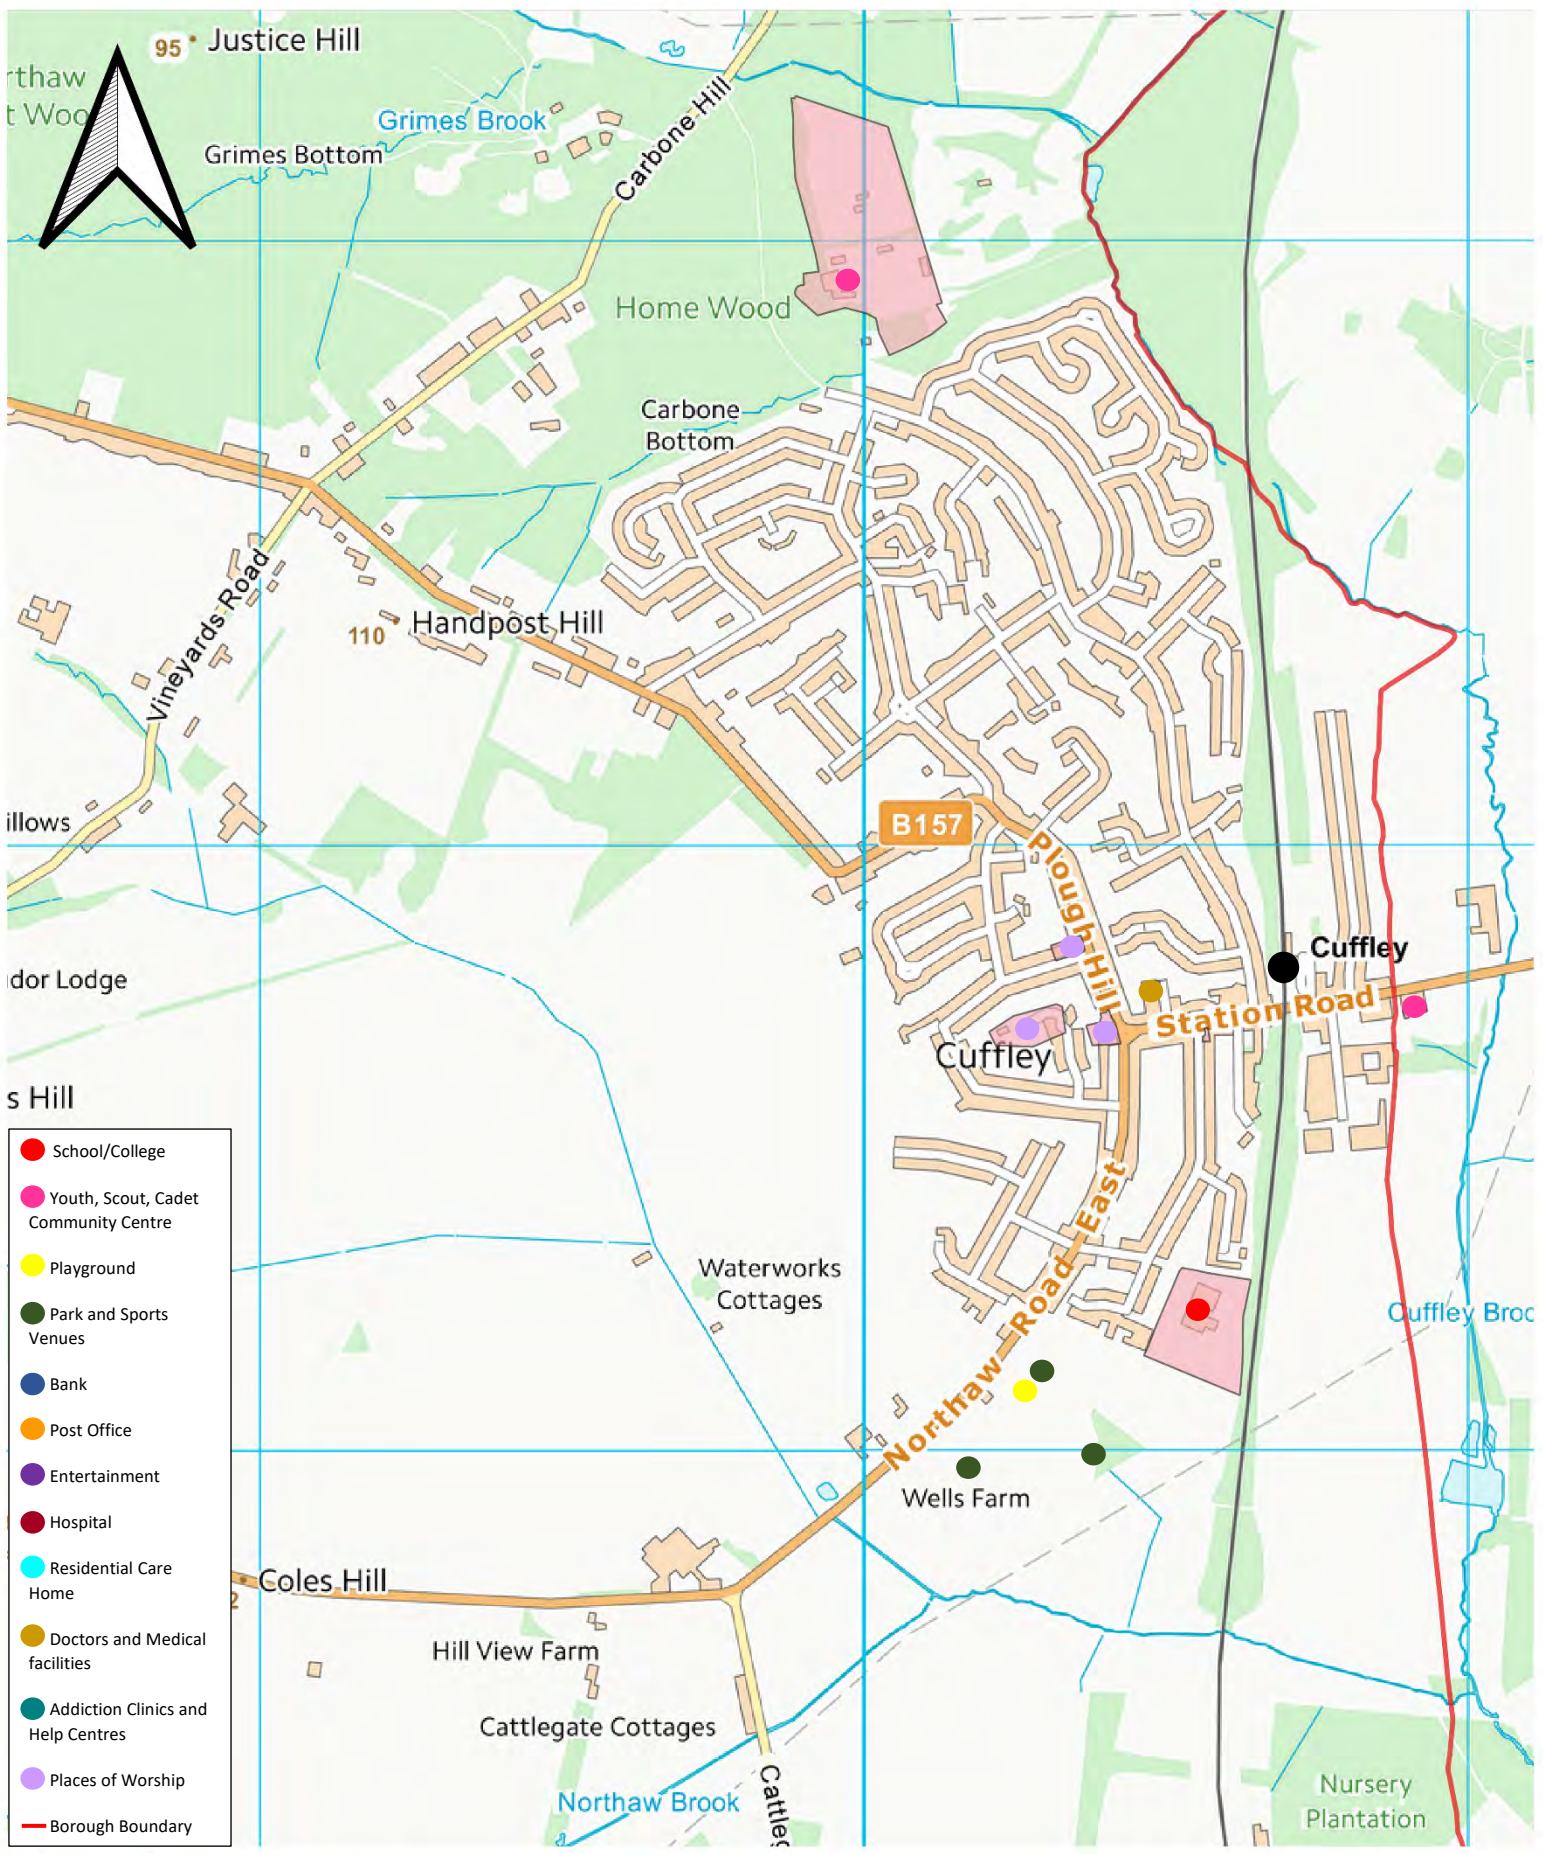

Council Offices, The Campus
Welwyn Garden City, Herts, AL8 6AE

Title: Brookmans Park	Scale:	Notes:
	Date: 11-06-2024	
Project:	Drawn:	
© Crown Copyright. All rights reserved Welwyn Hatfield Borough Council LA100019547 2019		