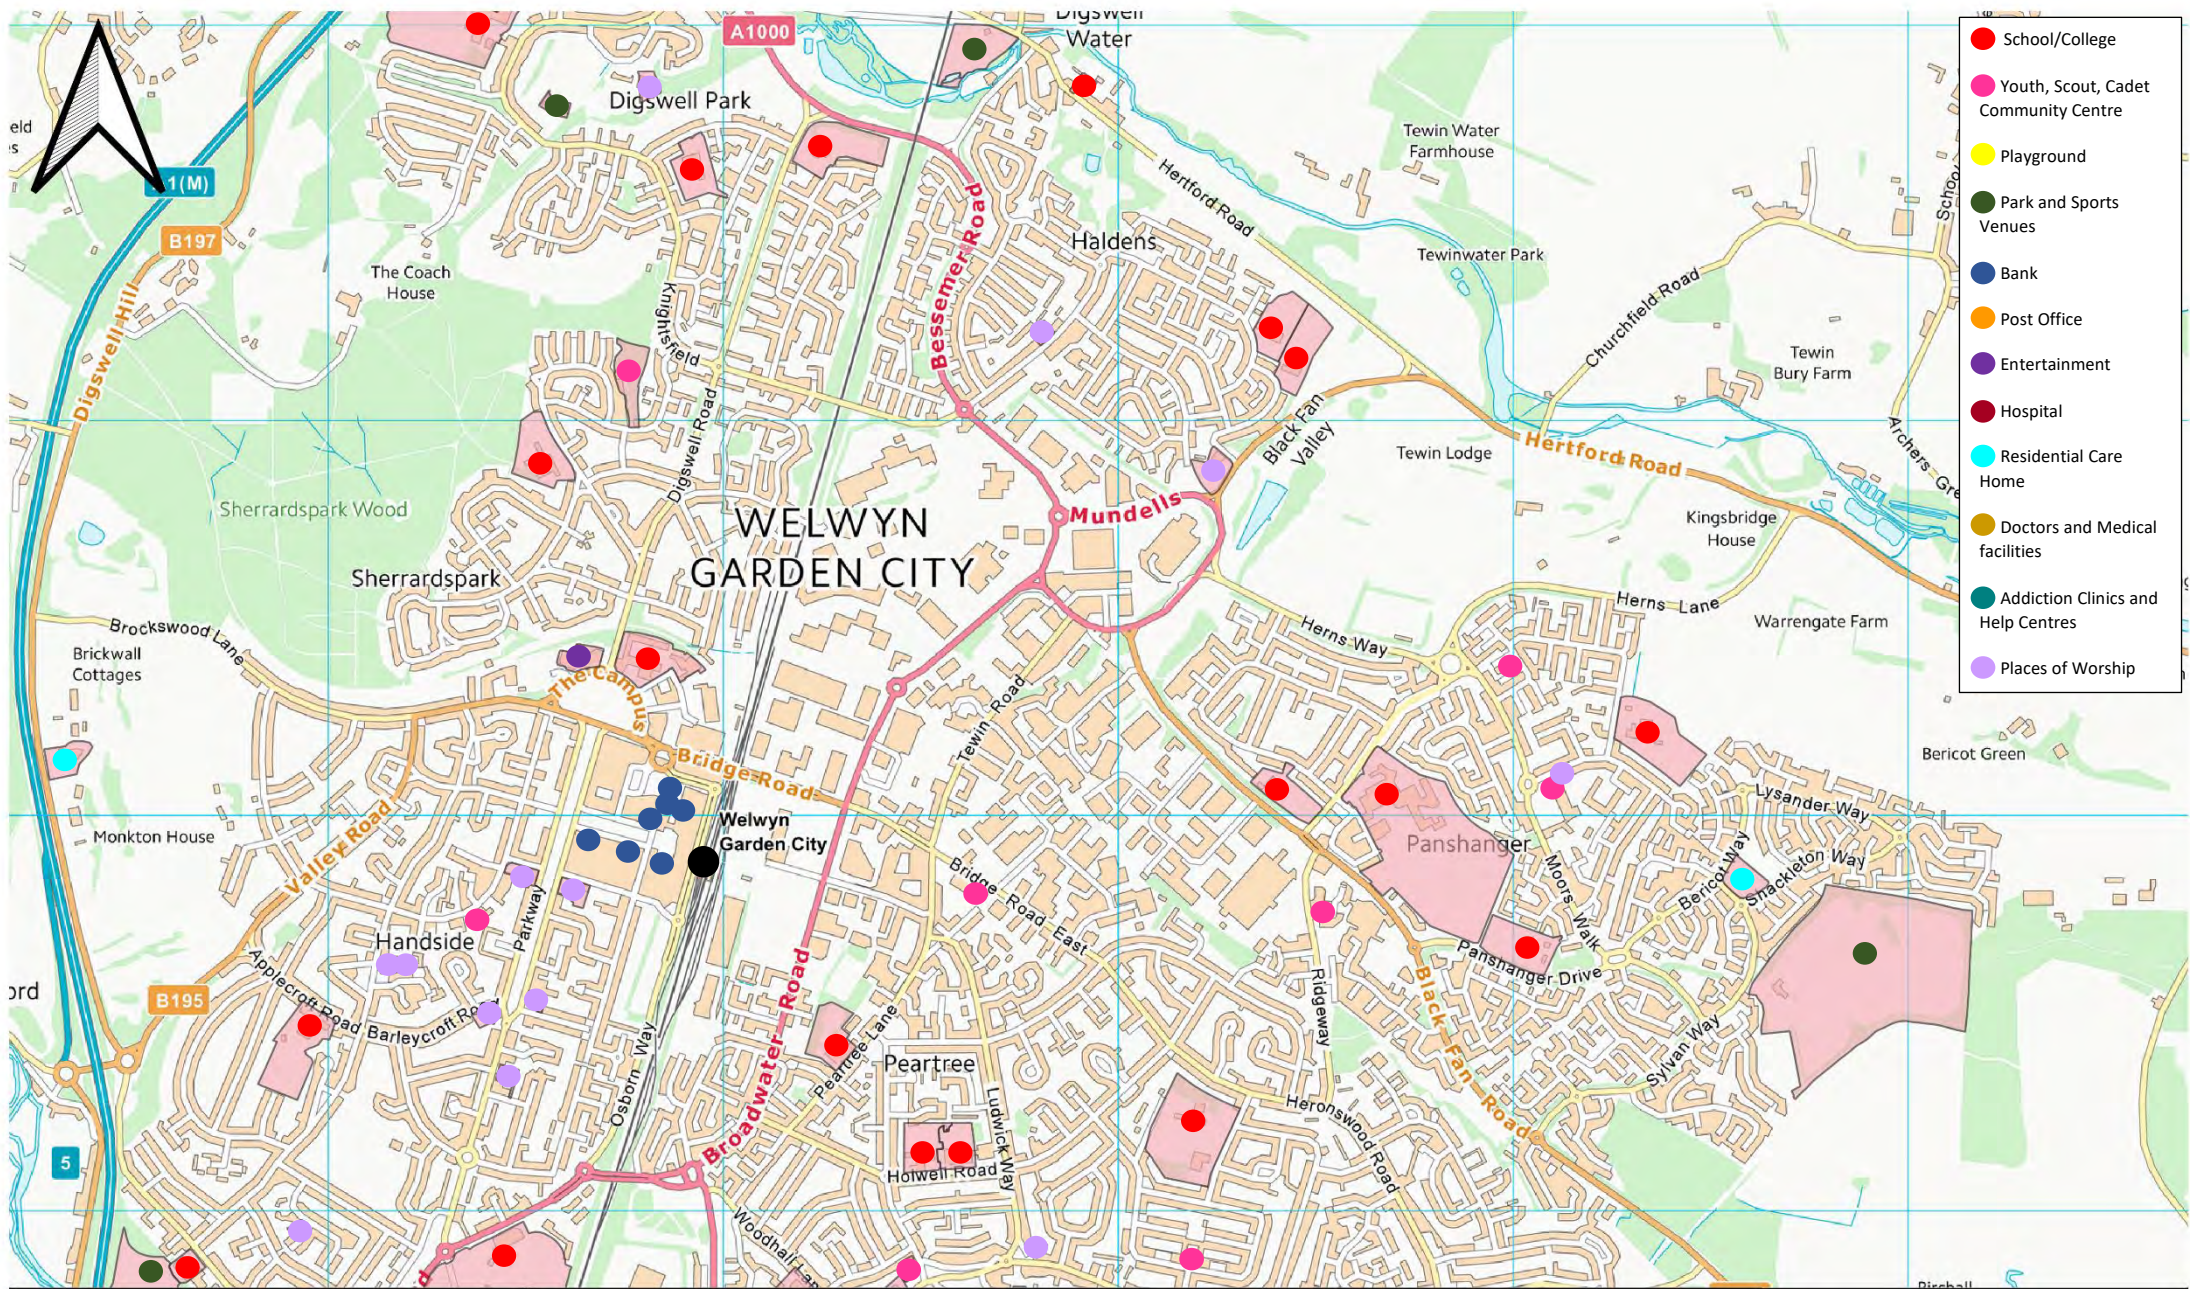

Council Offices, The Campus
Welwyn Garden City, Herts, AL8 6AE

Title: Welwyn Garden City North	Scale:	Notes:
	Date: 17-06-2024	
Project:	Drawn:	
	© Crown Copyright. All rights reserved Welwyn Hatfield Borough Council LA100019547 2019