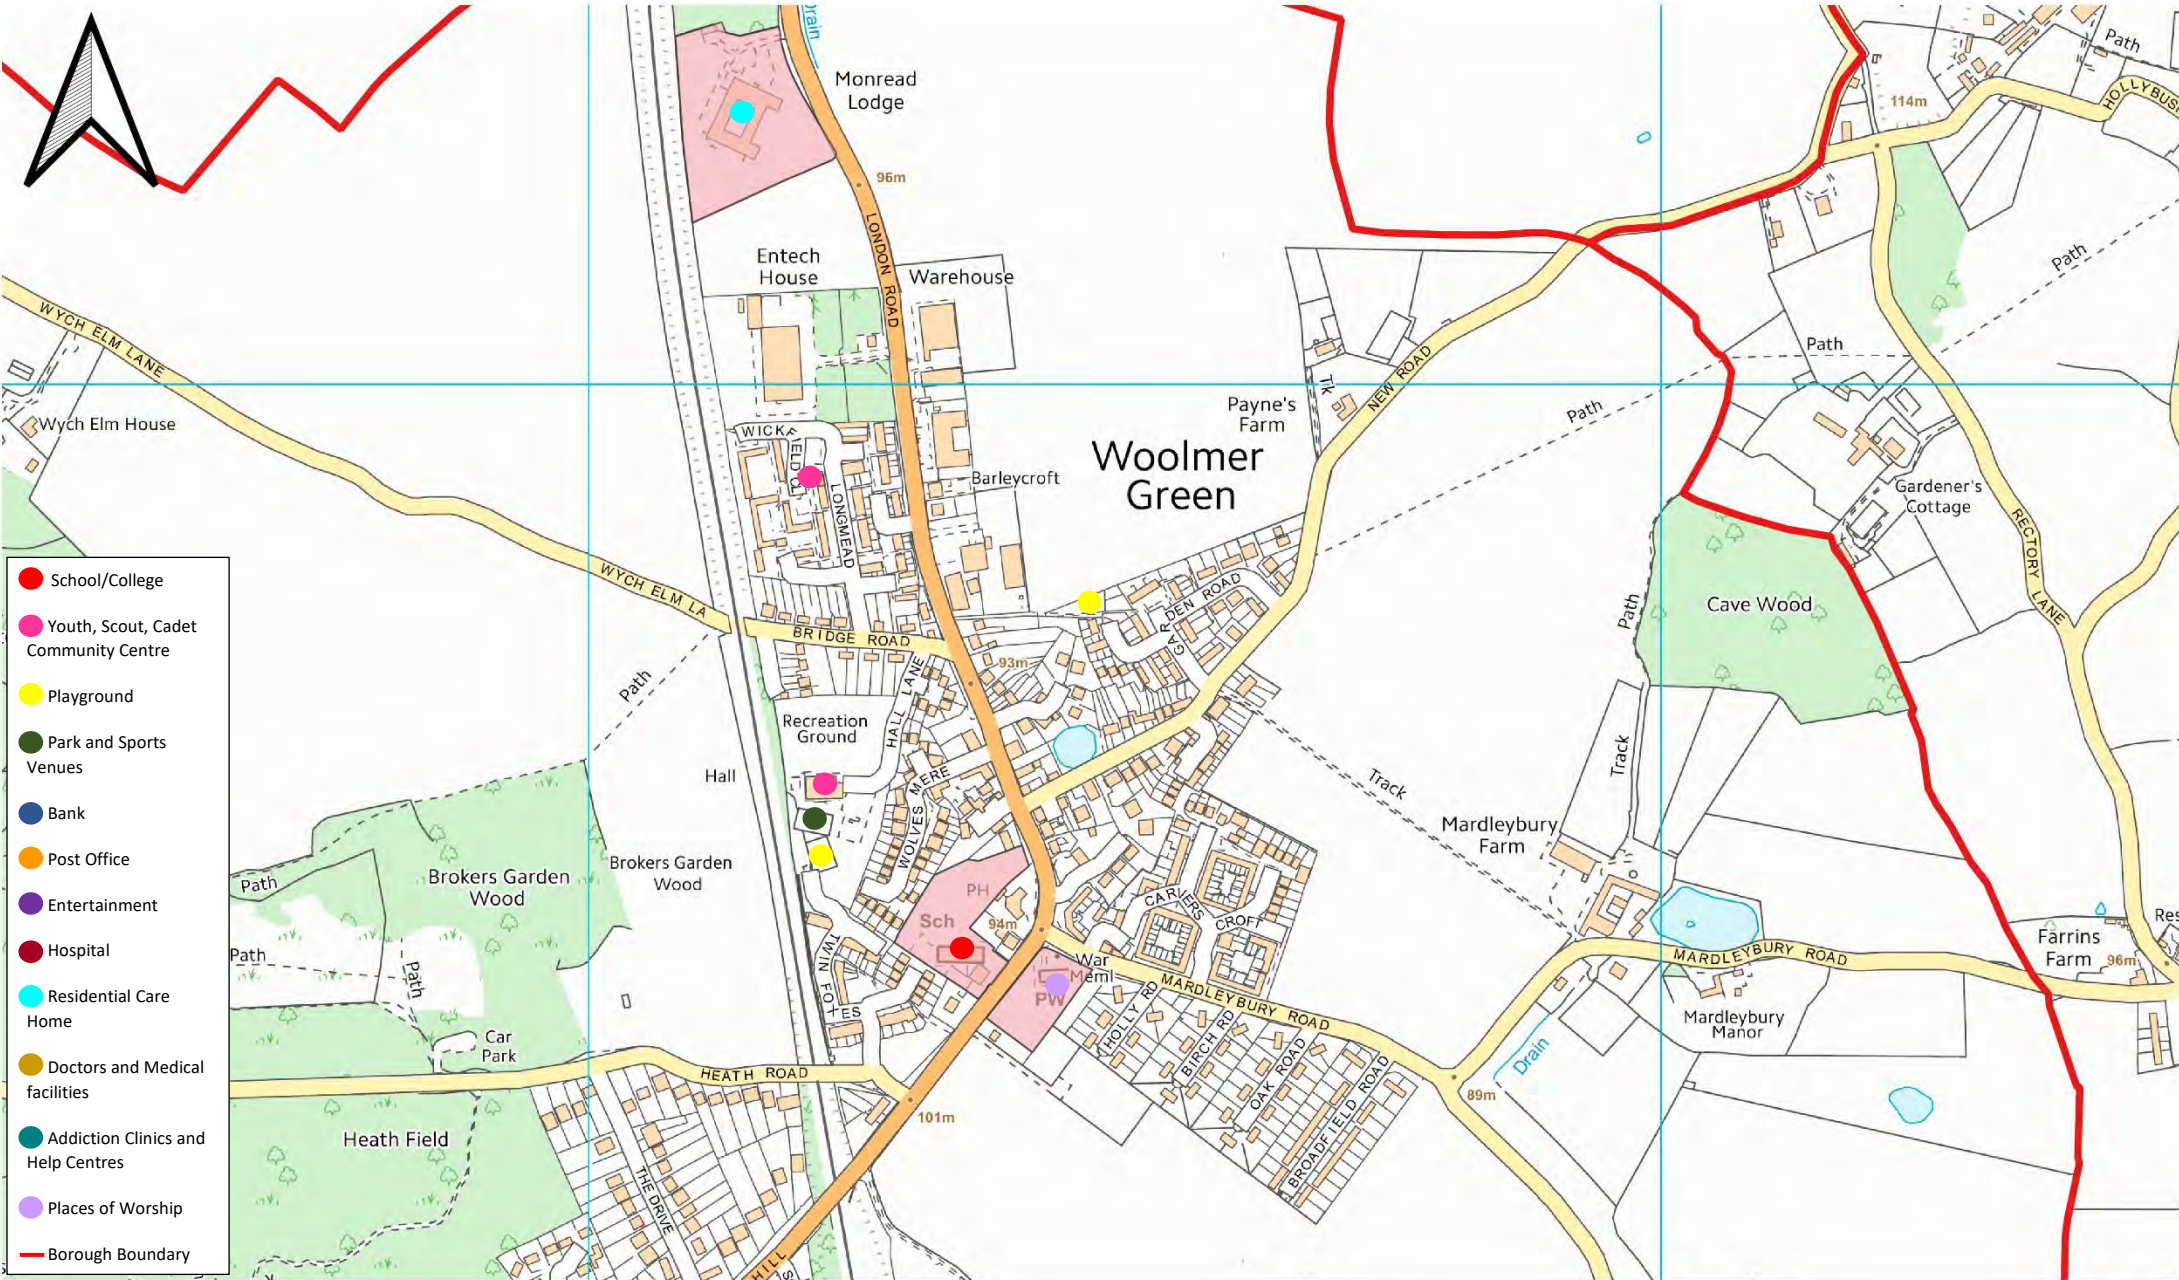

Council Offices, The Campus
Welwyn Garden City, Herts, AL8 6AE

Title: Welwyn Garden City South

Project:

Scale:

Date: 17-06-2024

Drawn:

Notes:

 <p>WELWYN HATFIELD</p> <p>Council Offices, The Campus Welwyn Garden City, Herts, AL8 6AE</p>	Title:	Woolmer Green	Scale:		Notes:
			Date:	17-06-2024	
	Project:		Drawn:		
	© Crown Copyright. All rights reserved Welwyn Hatfield Borough Council LA100019547 2019				