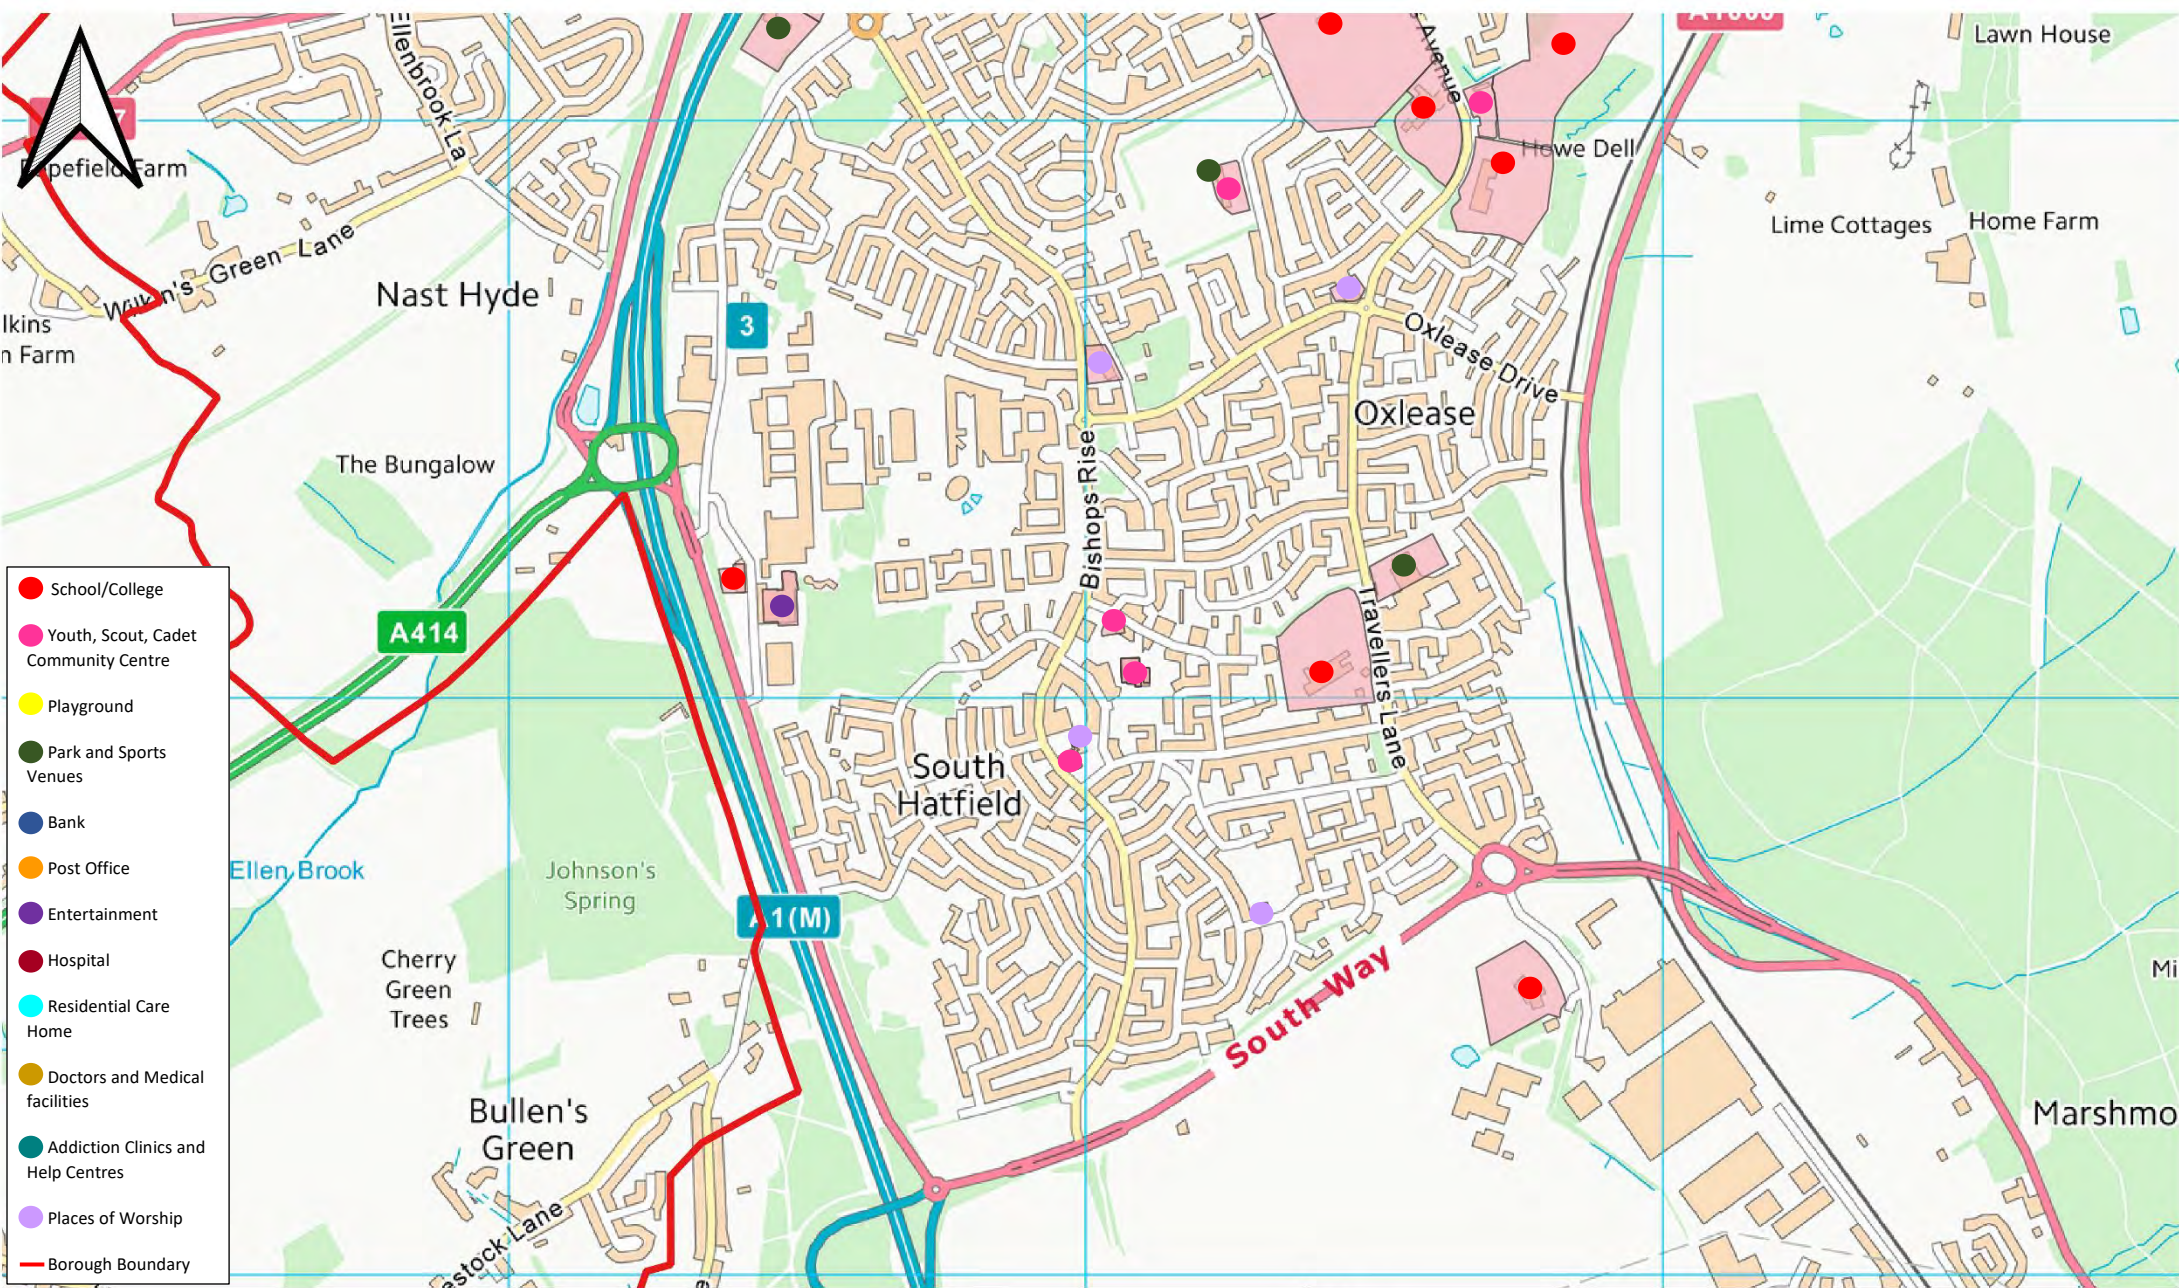

Council Offices, The Campus
Welwyn Garden City, Herts, AL8 6AE

Title: Hatfield South	Scale:	Notes:
	Date: 15-06-2024	
Project:	Drawn:	
© Crown Copyright. All rights reserved Welwyn Hatfield Borough Council LA100019547 2019