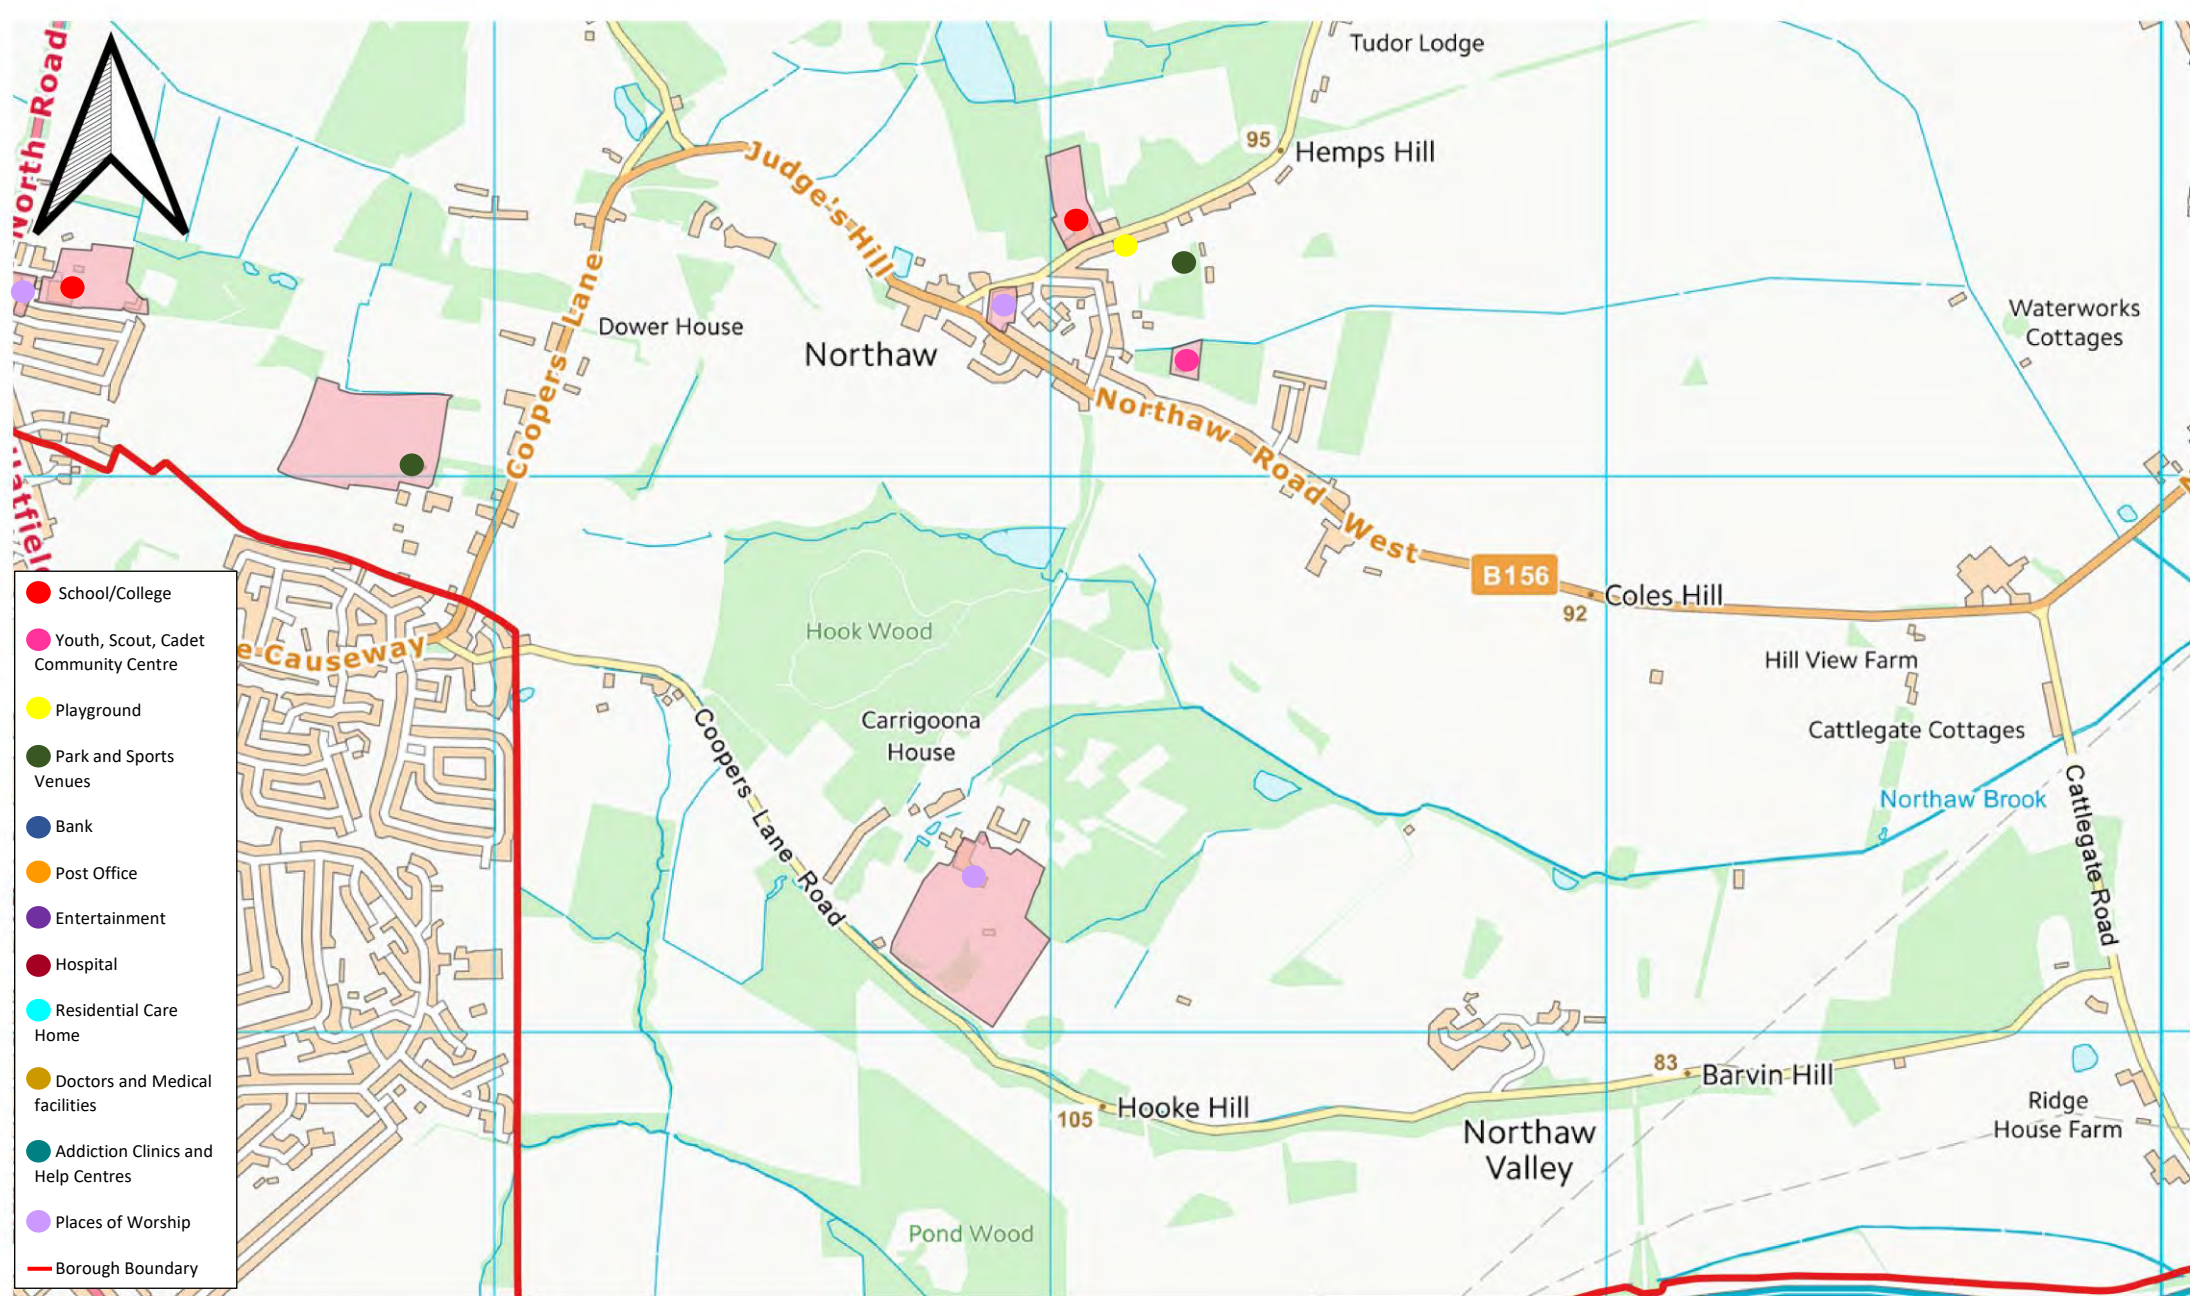

Council Offices, The Campus
Welwyn Garden City, Herts, AL8 6AE

Title: Northaw	Scale:	Notes:
	Date: 16-06-2024	
Project:	Drawn:	
© Crown Copyright. All rights reserved Welwyn Hatfield Borough Council LA100019547 2019