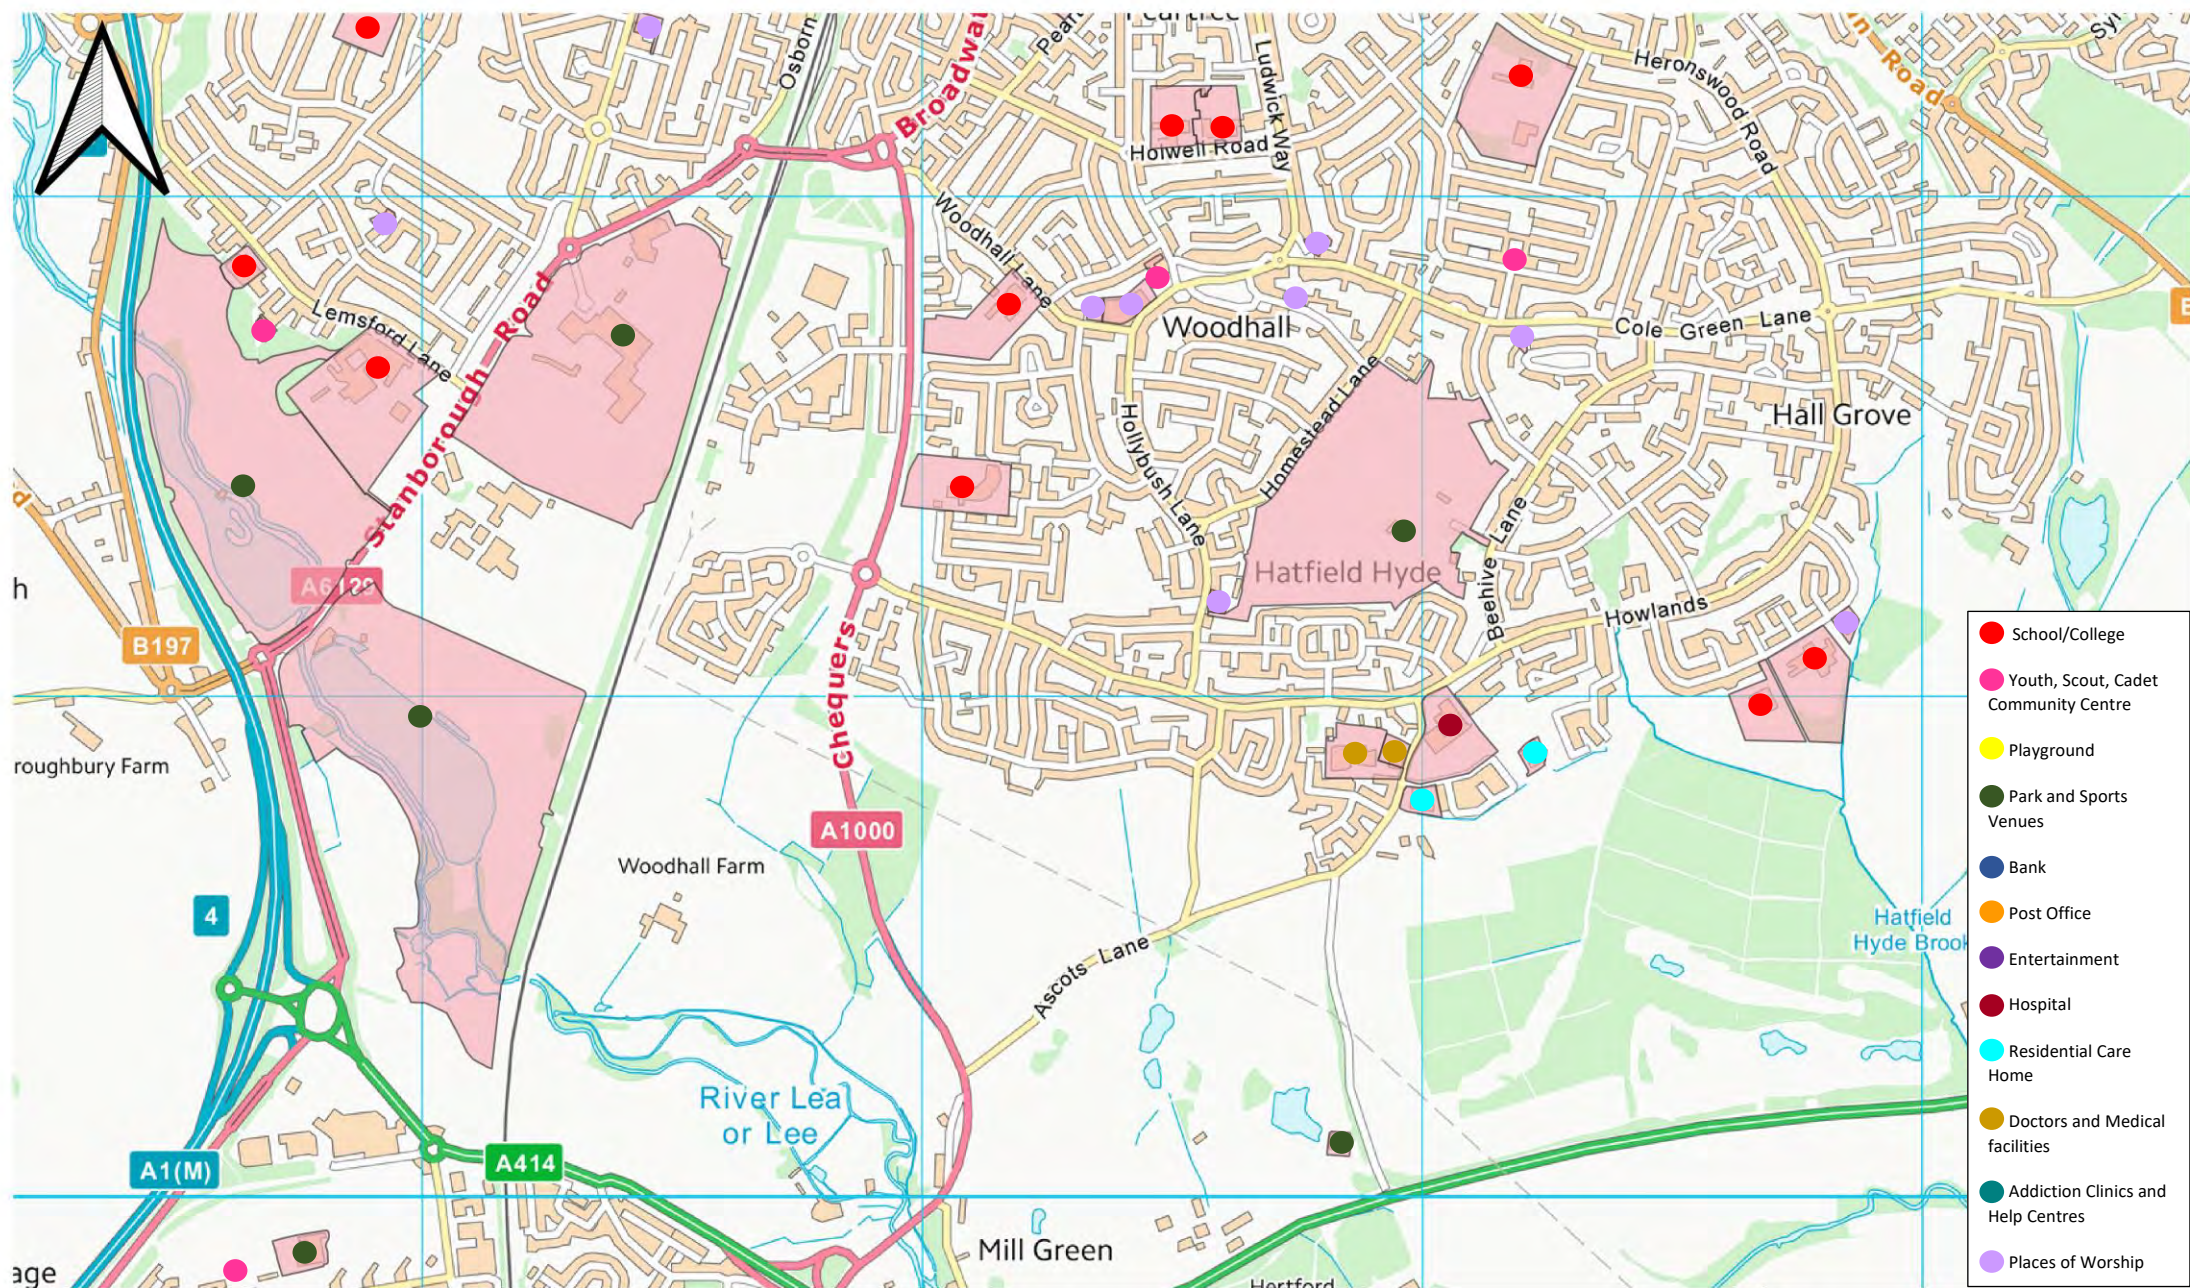

Council Offices, The Campus
Welwyn Garden City, Herts, AL8 6AE

Title: Welwyn		Scale:
Project:		Date: 17-06-2024
Drawing Number:		Drawn:

Council Offices, The Campus
Welwyn Garden City, Herts, AL8 6AE

Title: Welwyn Garden City North	Scale:	Notes:
	Date: 17-06-2024	
Project:	Drawn:	
	© Crown Copyright. All rights reserved Welwyn Hatfield Borough Council LA100019547 2019	