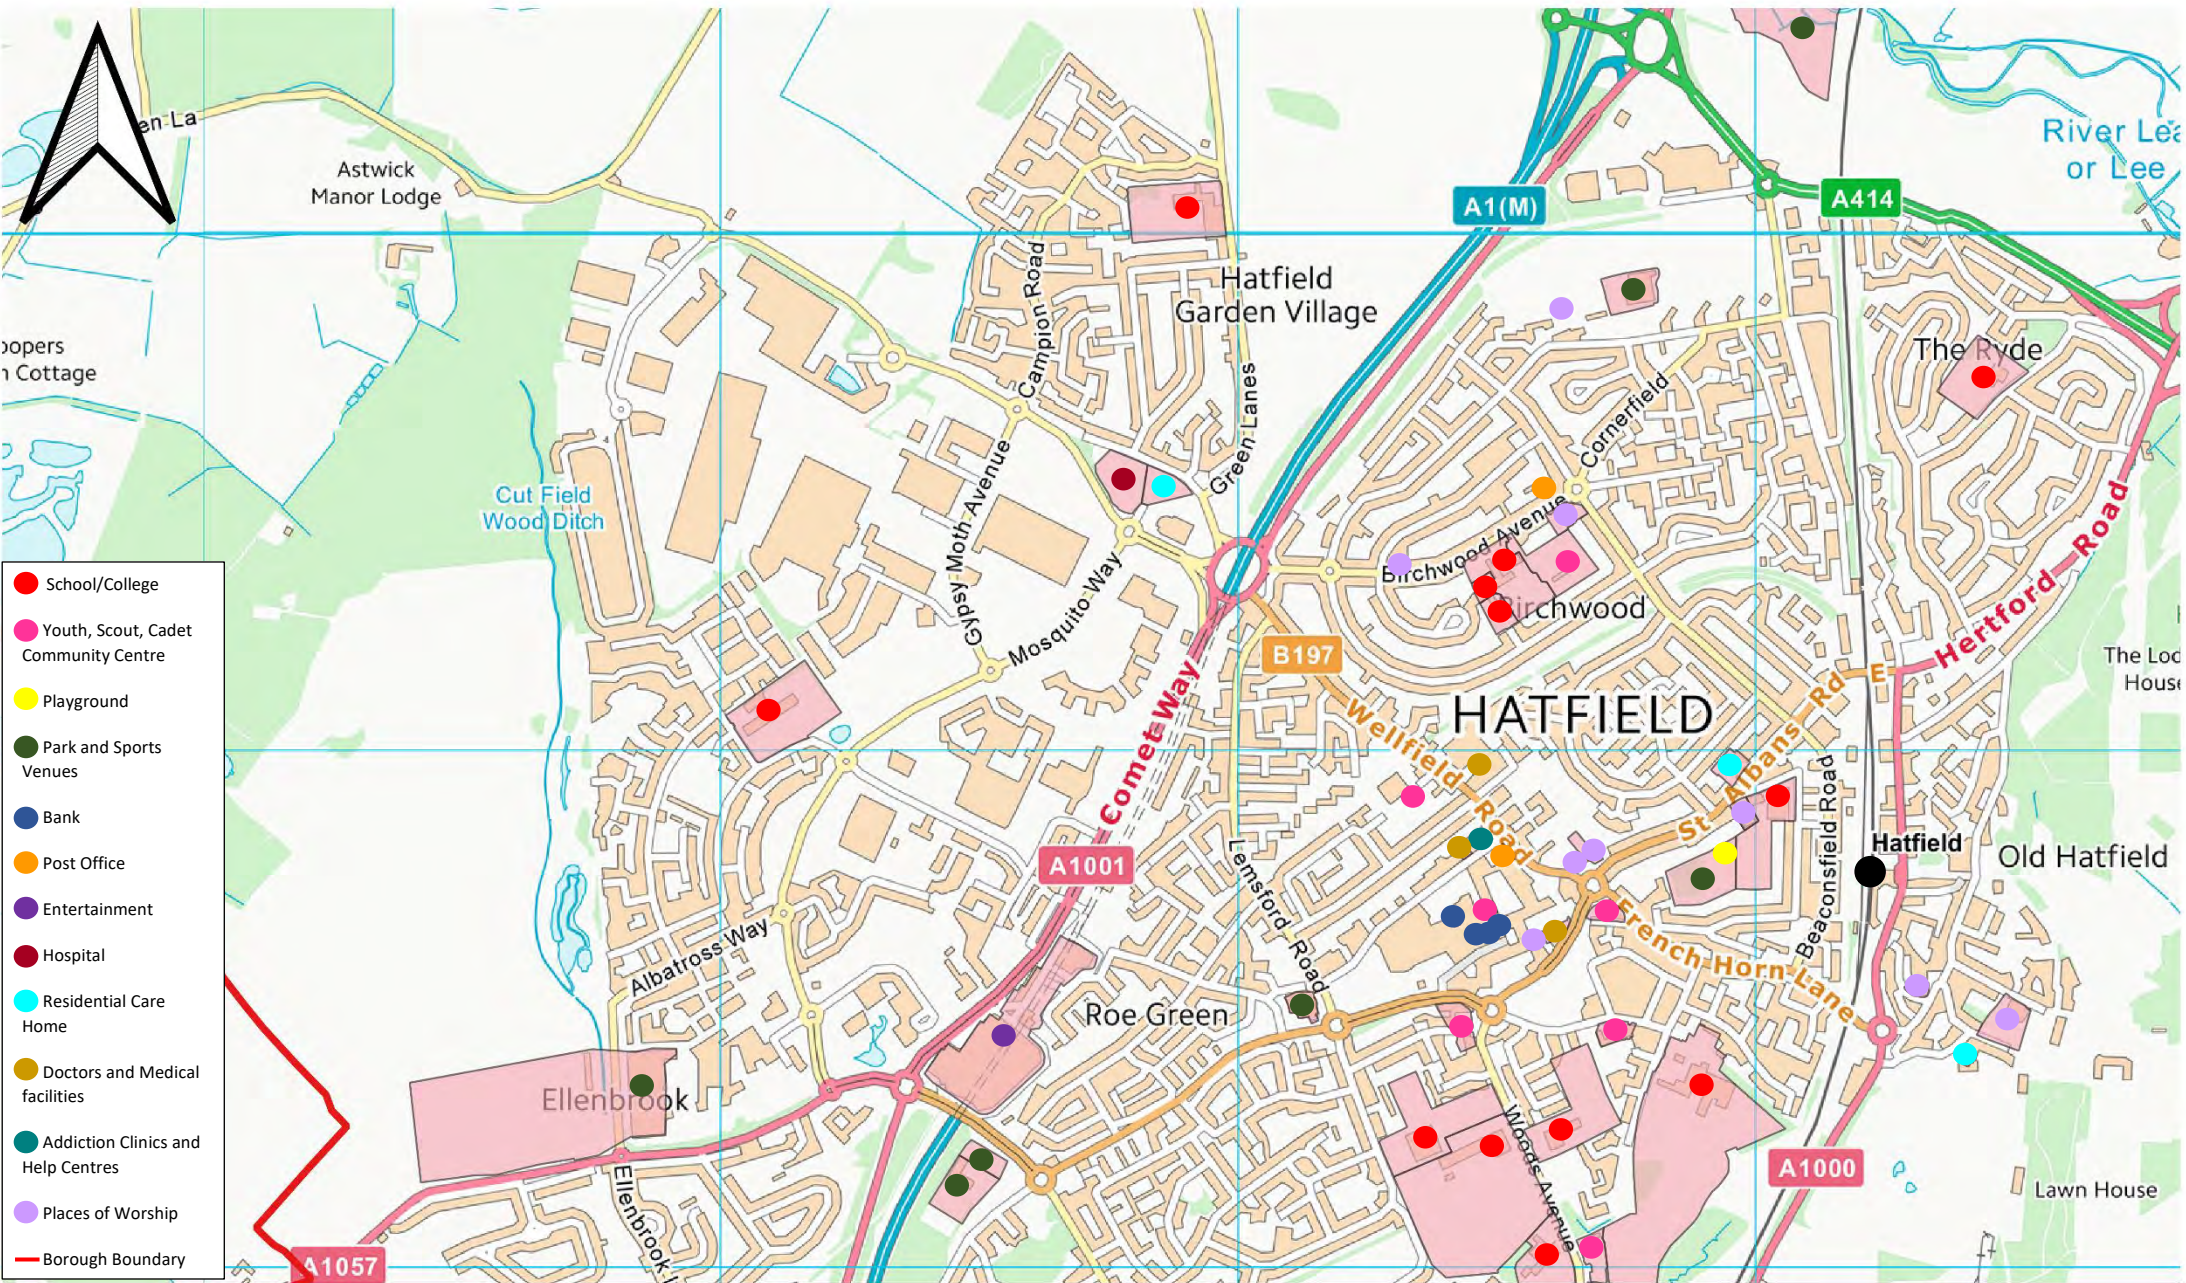

Title: Essendon		Scale:
Project:		Date: 13-06-2024
Drawing Number:		Drawn:
© Crown Copyright. All rights reserved Welwyn Hatfield Borough Council LA100019547 2019		

Council Offices, The Campus
Welwyn Garden City, Herts, AL8 6AE