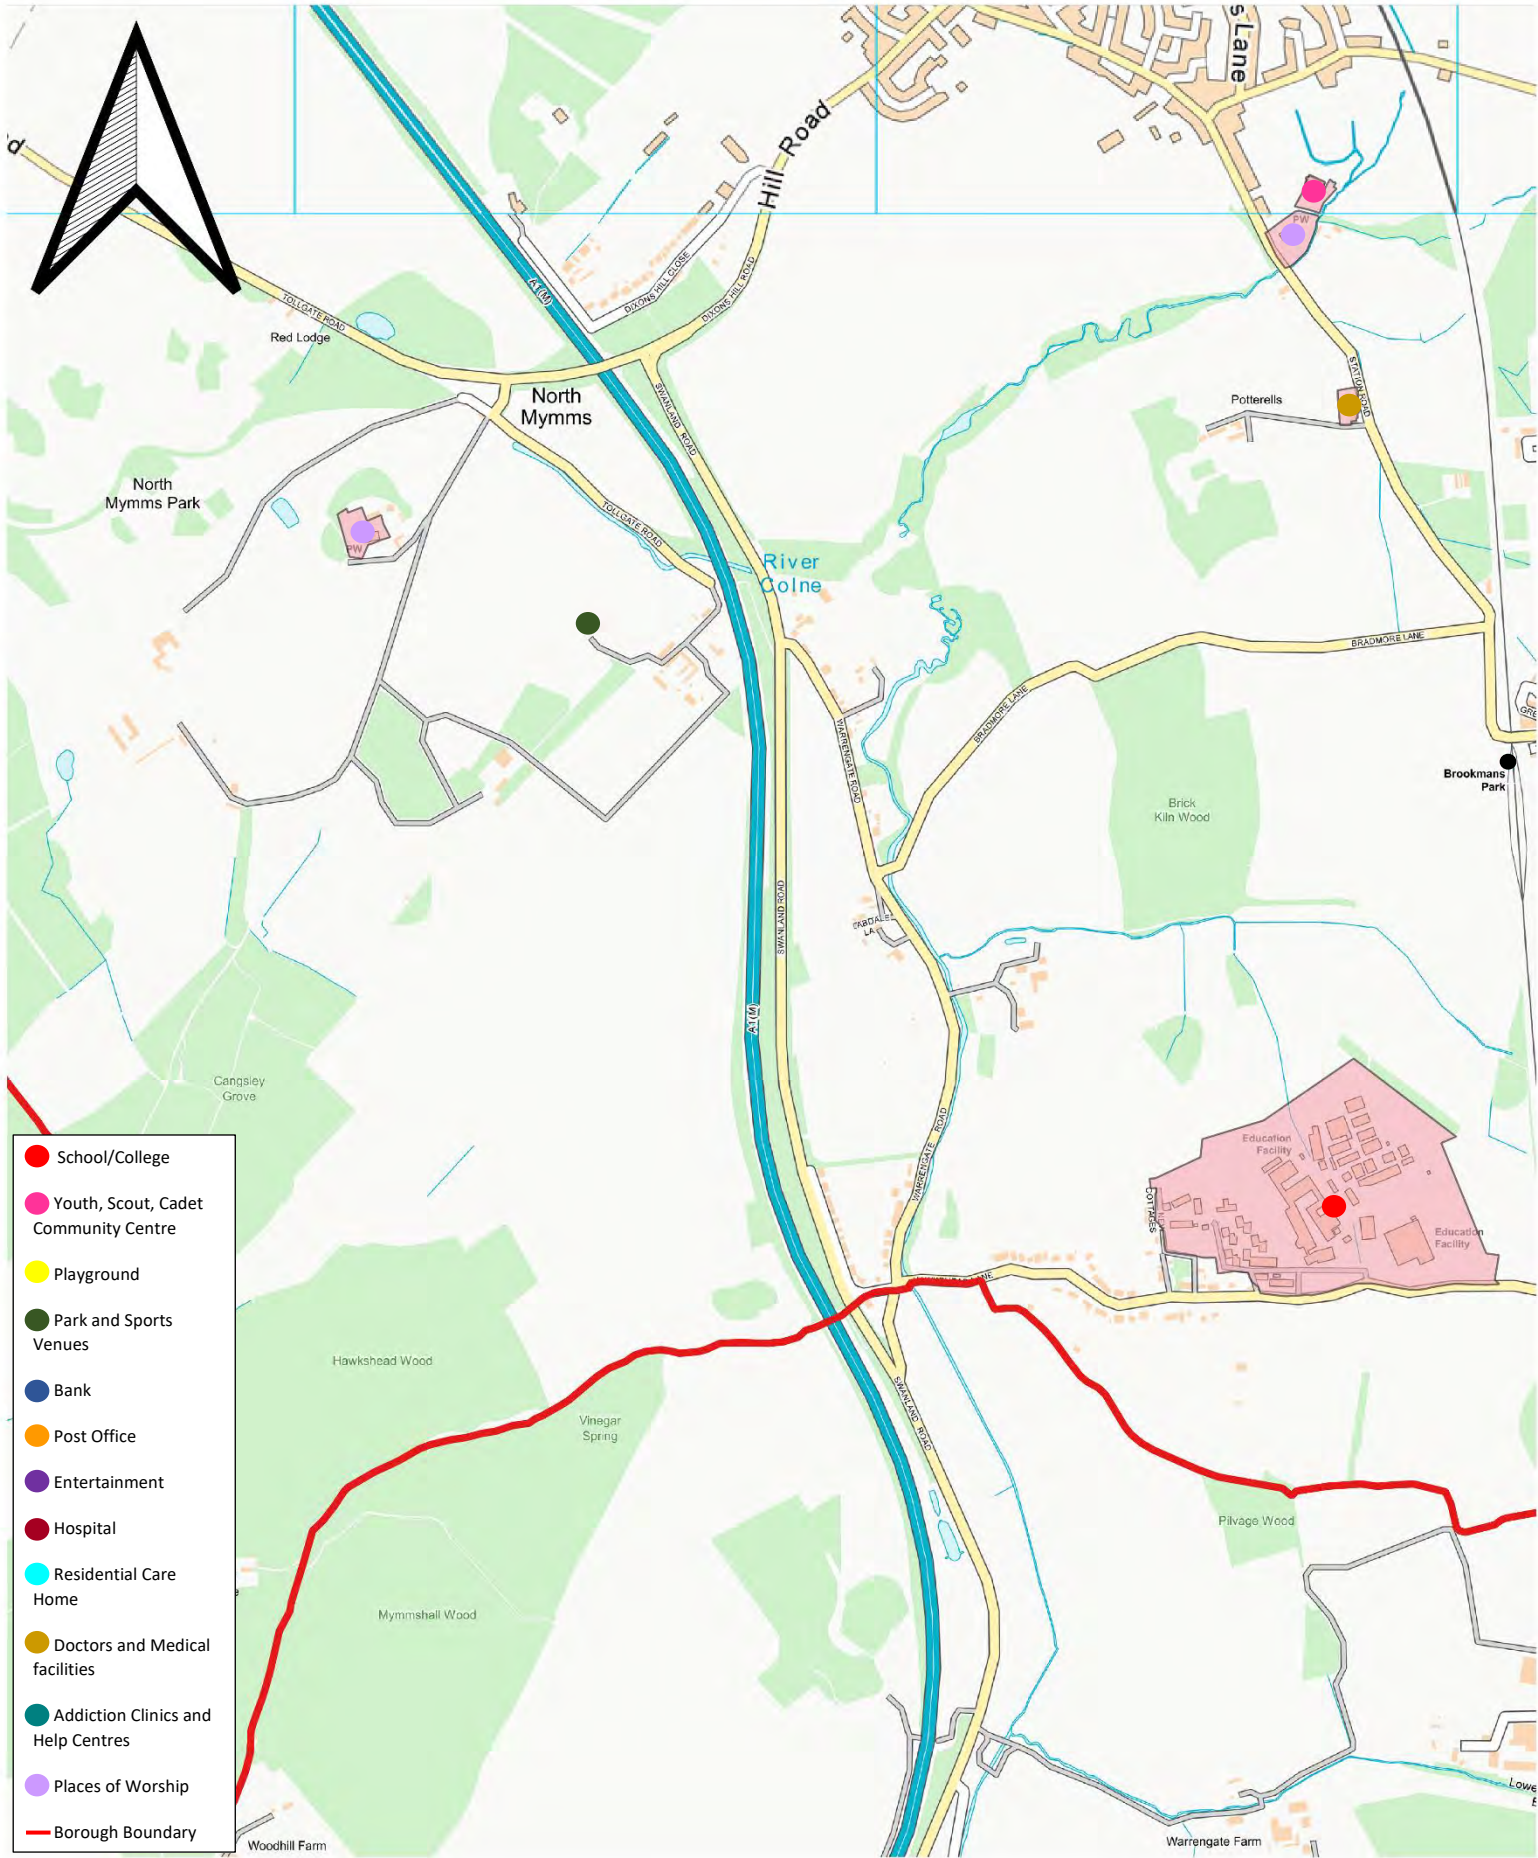

**WELWYN
HATFIELD**

Council Offices, The Campus
Welwyn Garden City, Herts, AL8 6AE

Title: North Mymms		Scale:
Project:		Date: 16-06-2024
Drawing Number:		Drawn:

© Crown Copyright. All rights reserved Welwyn Hatfield Borough Council LA100019547 2019