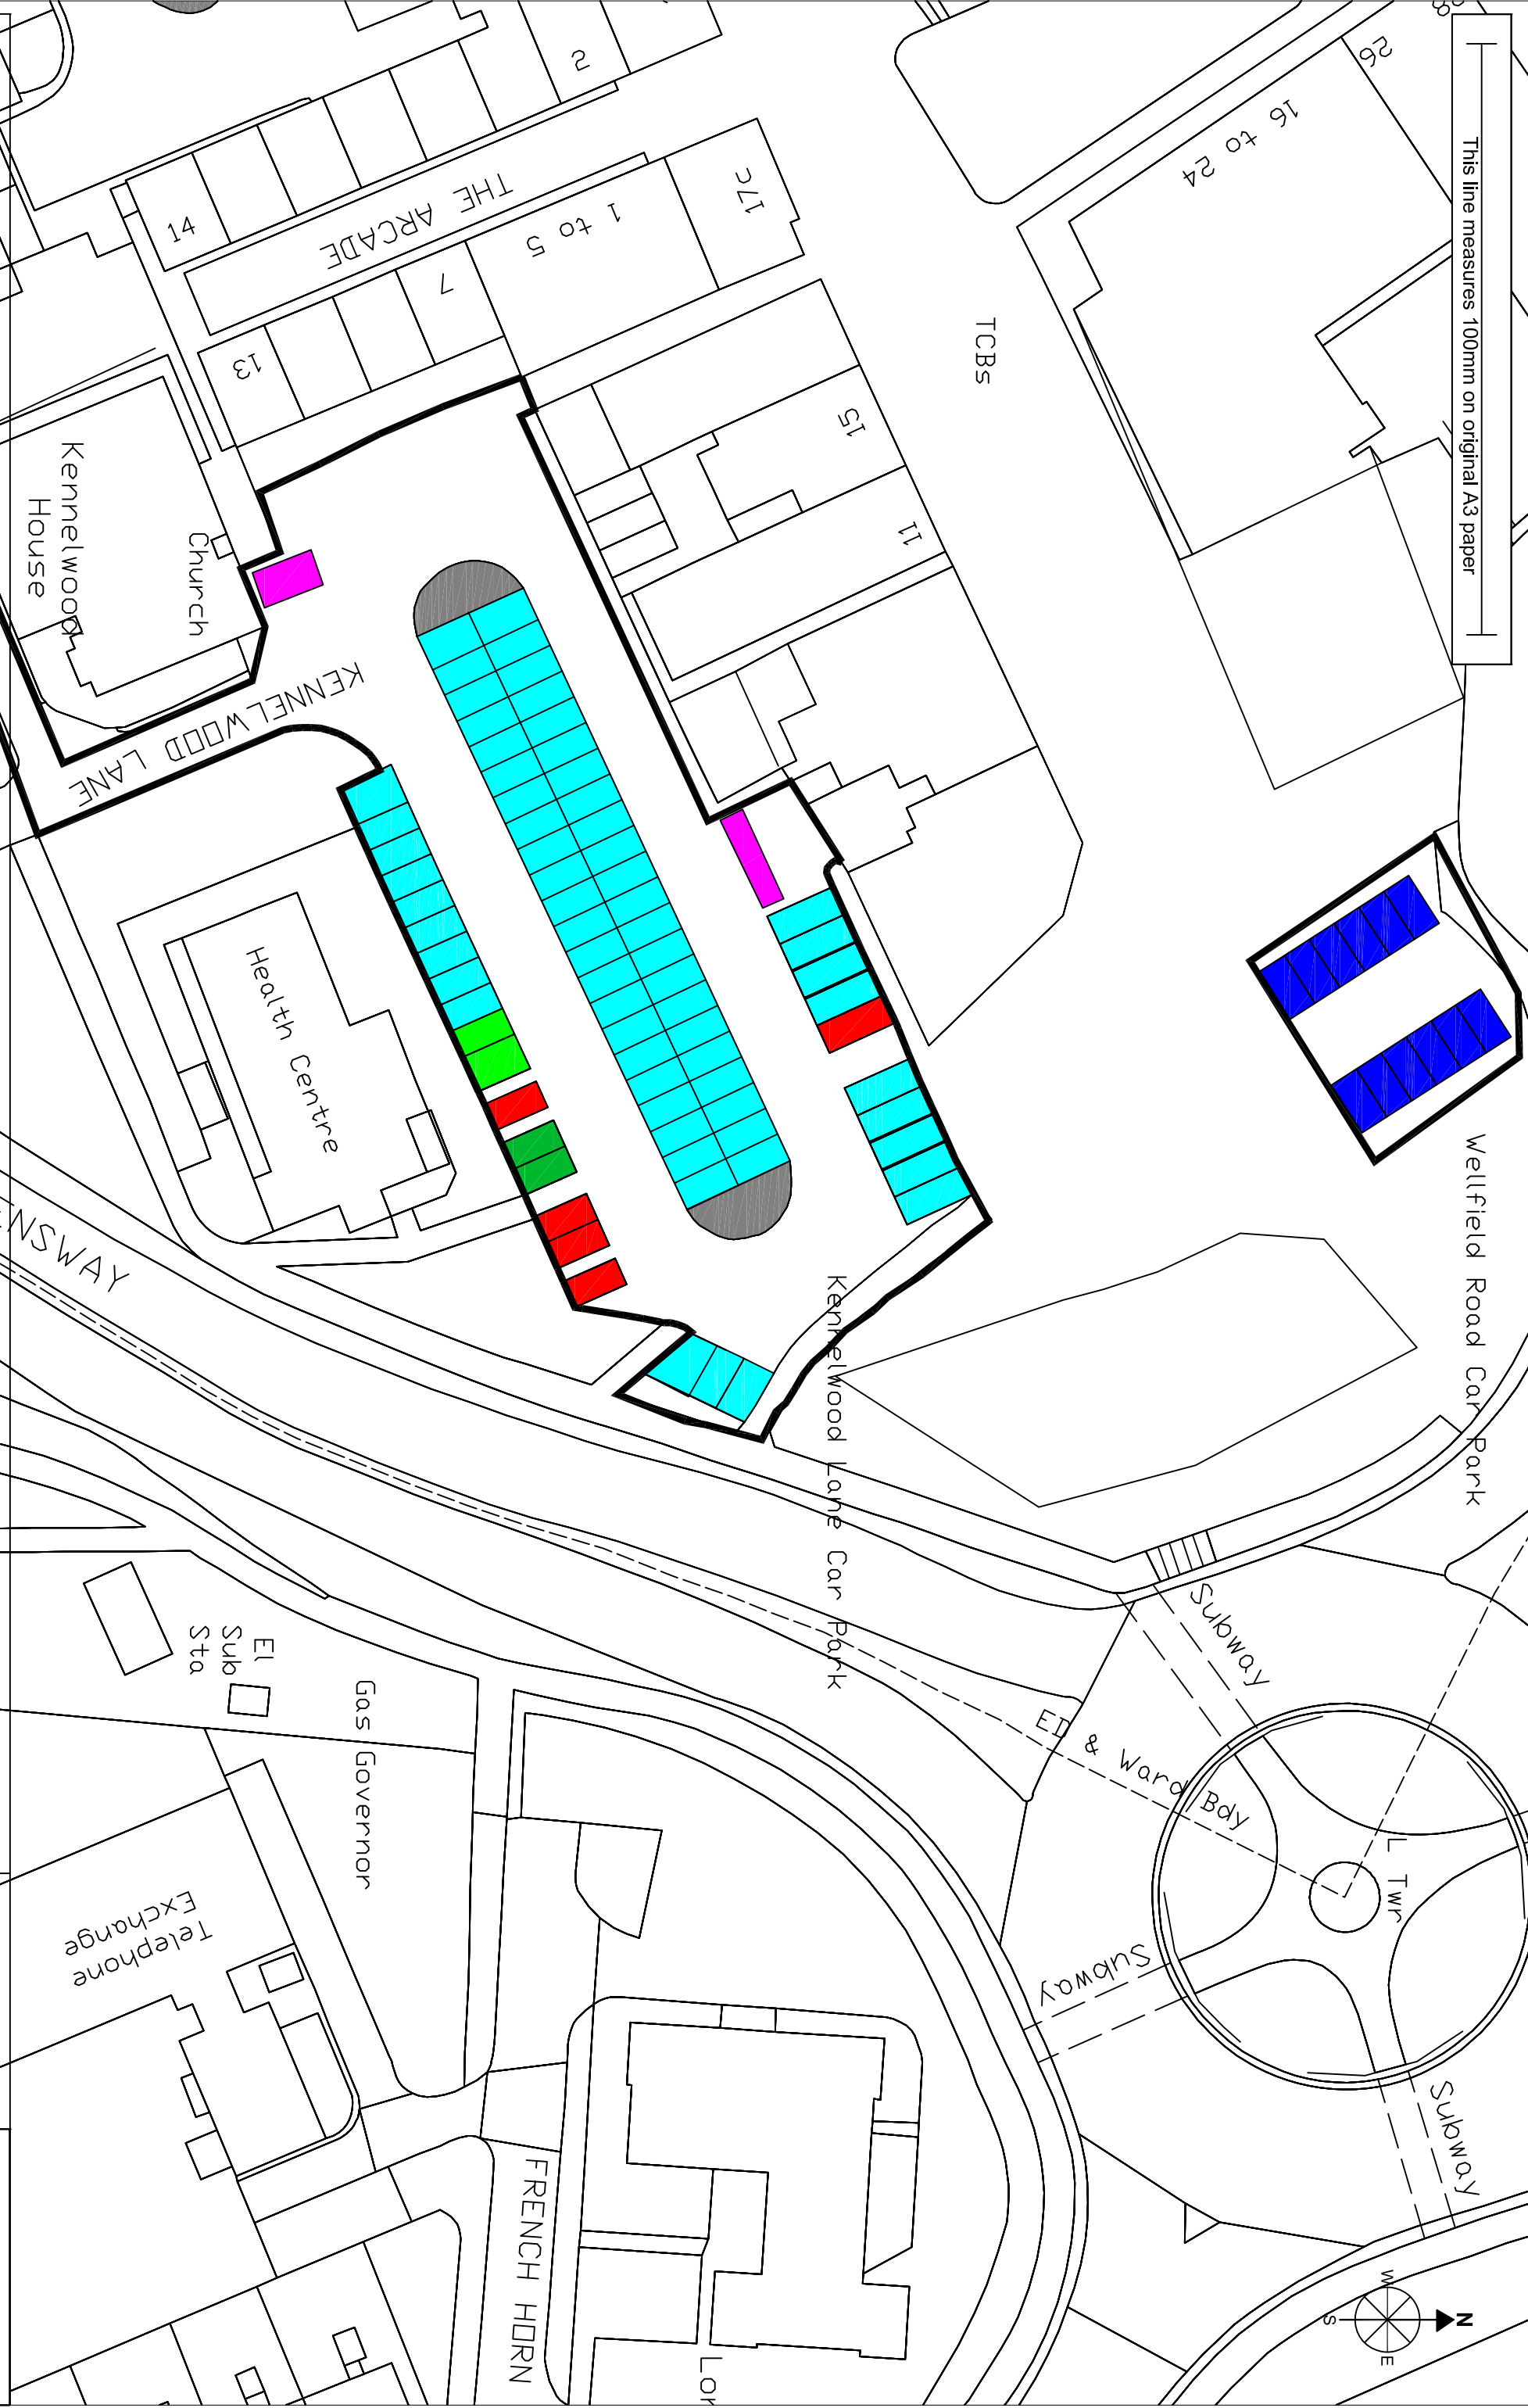

This line measures 100mm on original A3 paper

Wellfield Road Car Park

TCBS

Kennelwood Lane Car Park

Kennelwood House

Health Centre

E1 Sub Sta

Gas Governor

FRENCH HORN

Telephone Exchange

- Key:-
- Boundary of parking place
 - Structural features
 - Limits of all marked parking bays
 - Pay and Display 7am to 5:30pm Mon-Sun, and permit holders Mon-Sun 7am to 9pm
 - Paid Disabled Badge parking - 4 hours stay limit applies Mon to Sun 7am to 5:30pm
 - Disabled Badge Electric Vehicle Charging Only 4 hours stay limit applies Mon-Sun 7am-5:30pm
 - Permit Holders Only Mon-Sun 7am to 9pm
 - Loading Bay
 - Electric Vehicle Charging Only 4 hour stay limit applies Mon-Sun 7am-5:30pm

Dwg/No. HA/TWR/2023 Title:- The Borough of Welwyn Hatfield (Off-Street Parking Places) Plans

Scale - 1:500 on A3
Drawn - 10/08/2023
By - MM

© Crown Copyright All rights reserved Welwyn Hatfield Borough Council License No. LA 100019547 2023