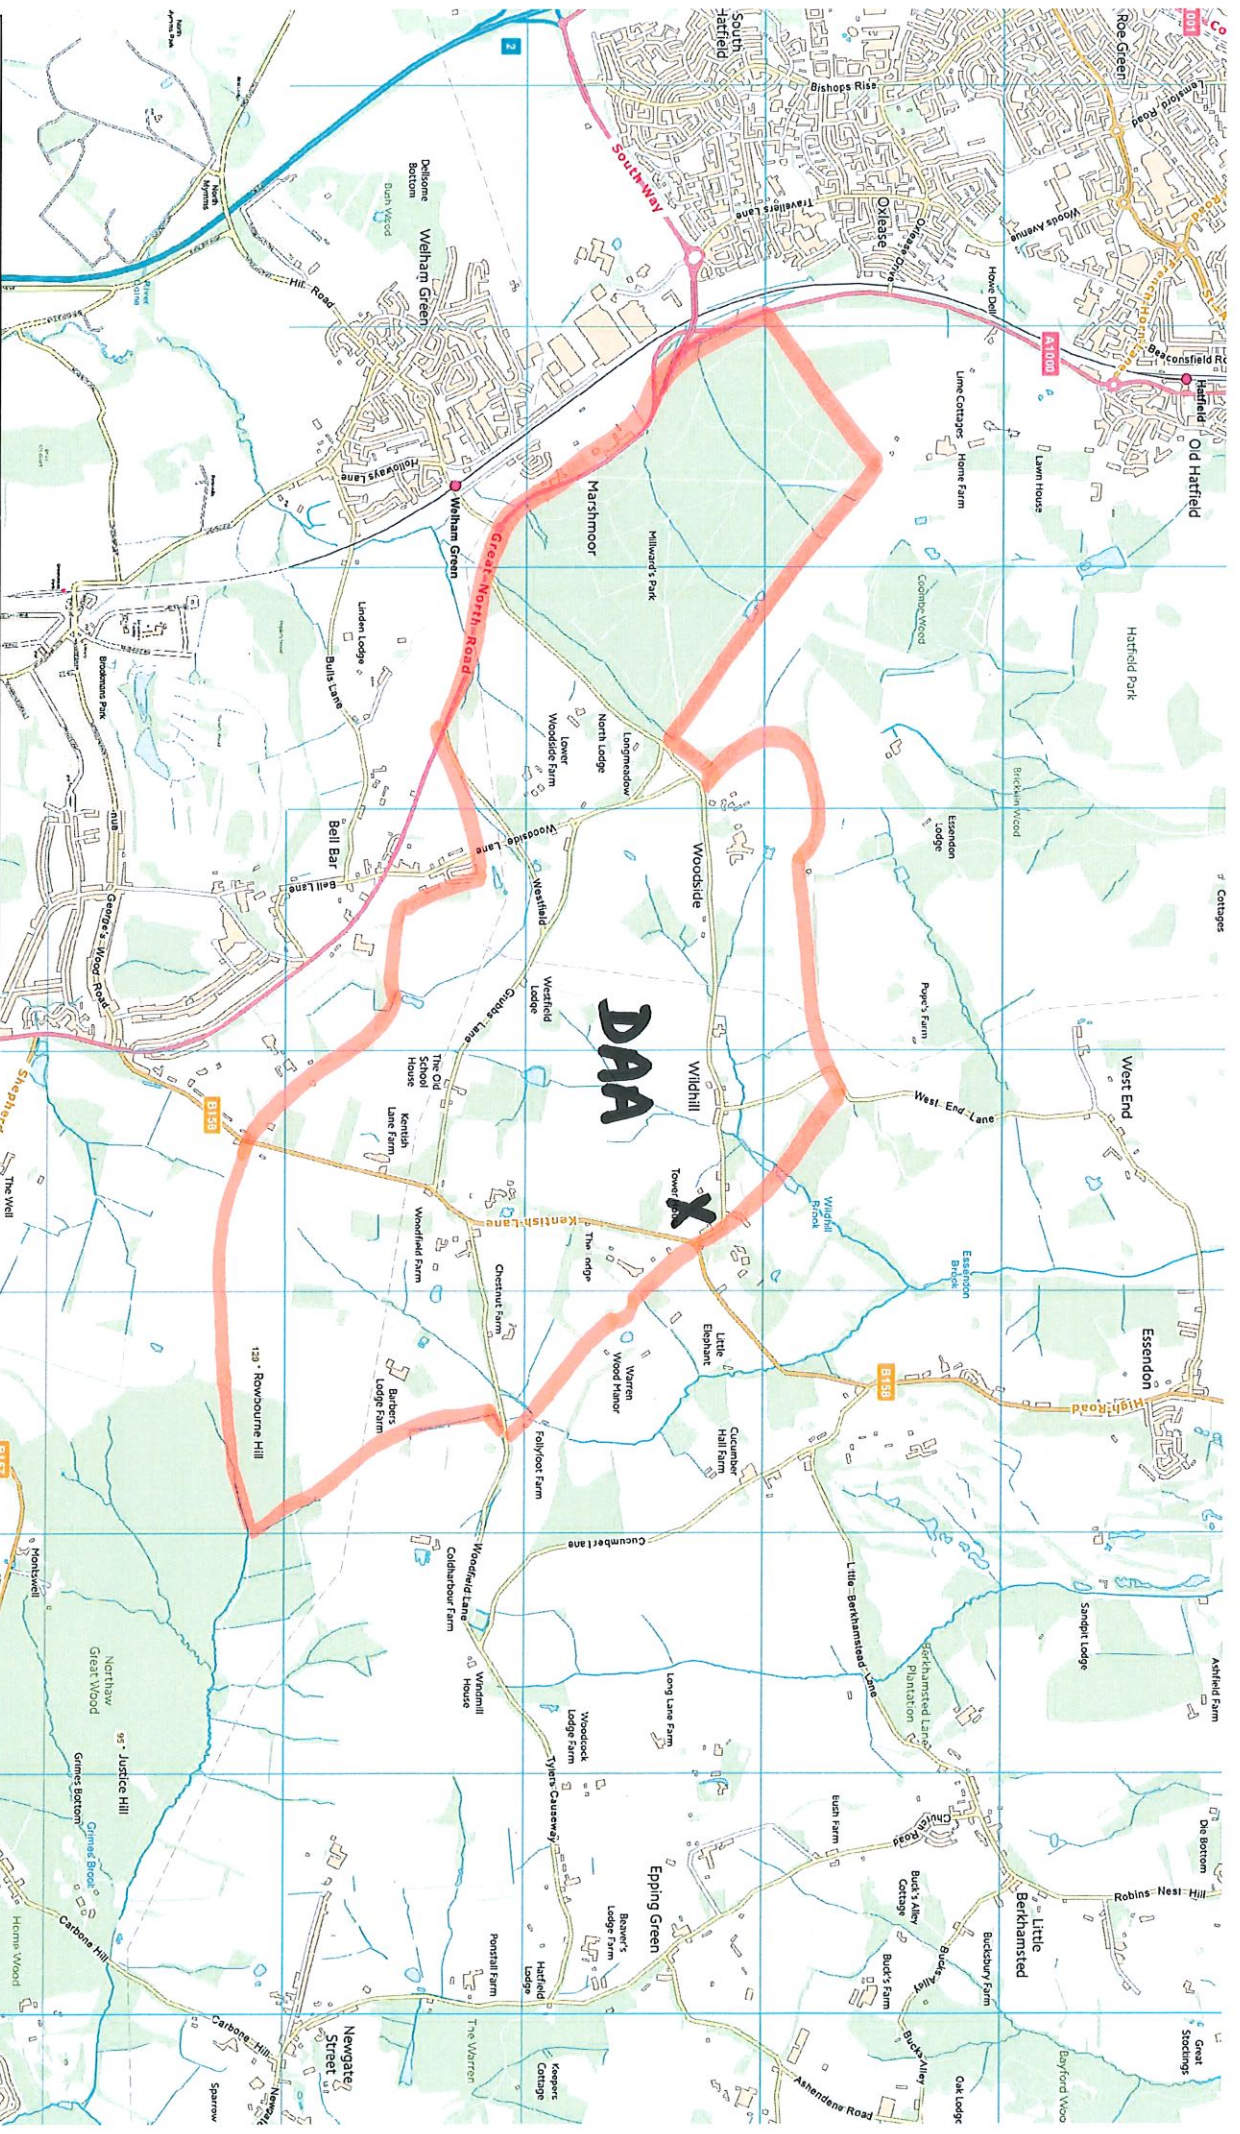

Council Offices, The Campus
Welwyn Garden City, Herts, AL8 5AE

Title:

Brookmans Park and Little Heath Ward

Scale:

Date:

29-09-2023

Notes:

Project:

Polling Station X

Drawn:

© Crown Copyright. All rights reserved Welwyn Hatfield Borough Council LA100019547 2023