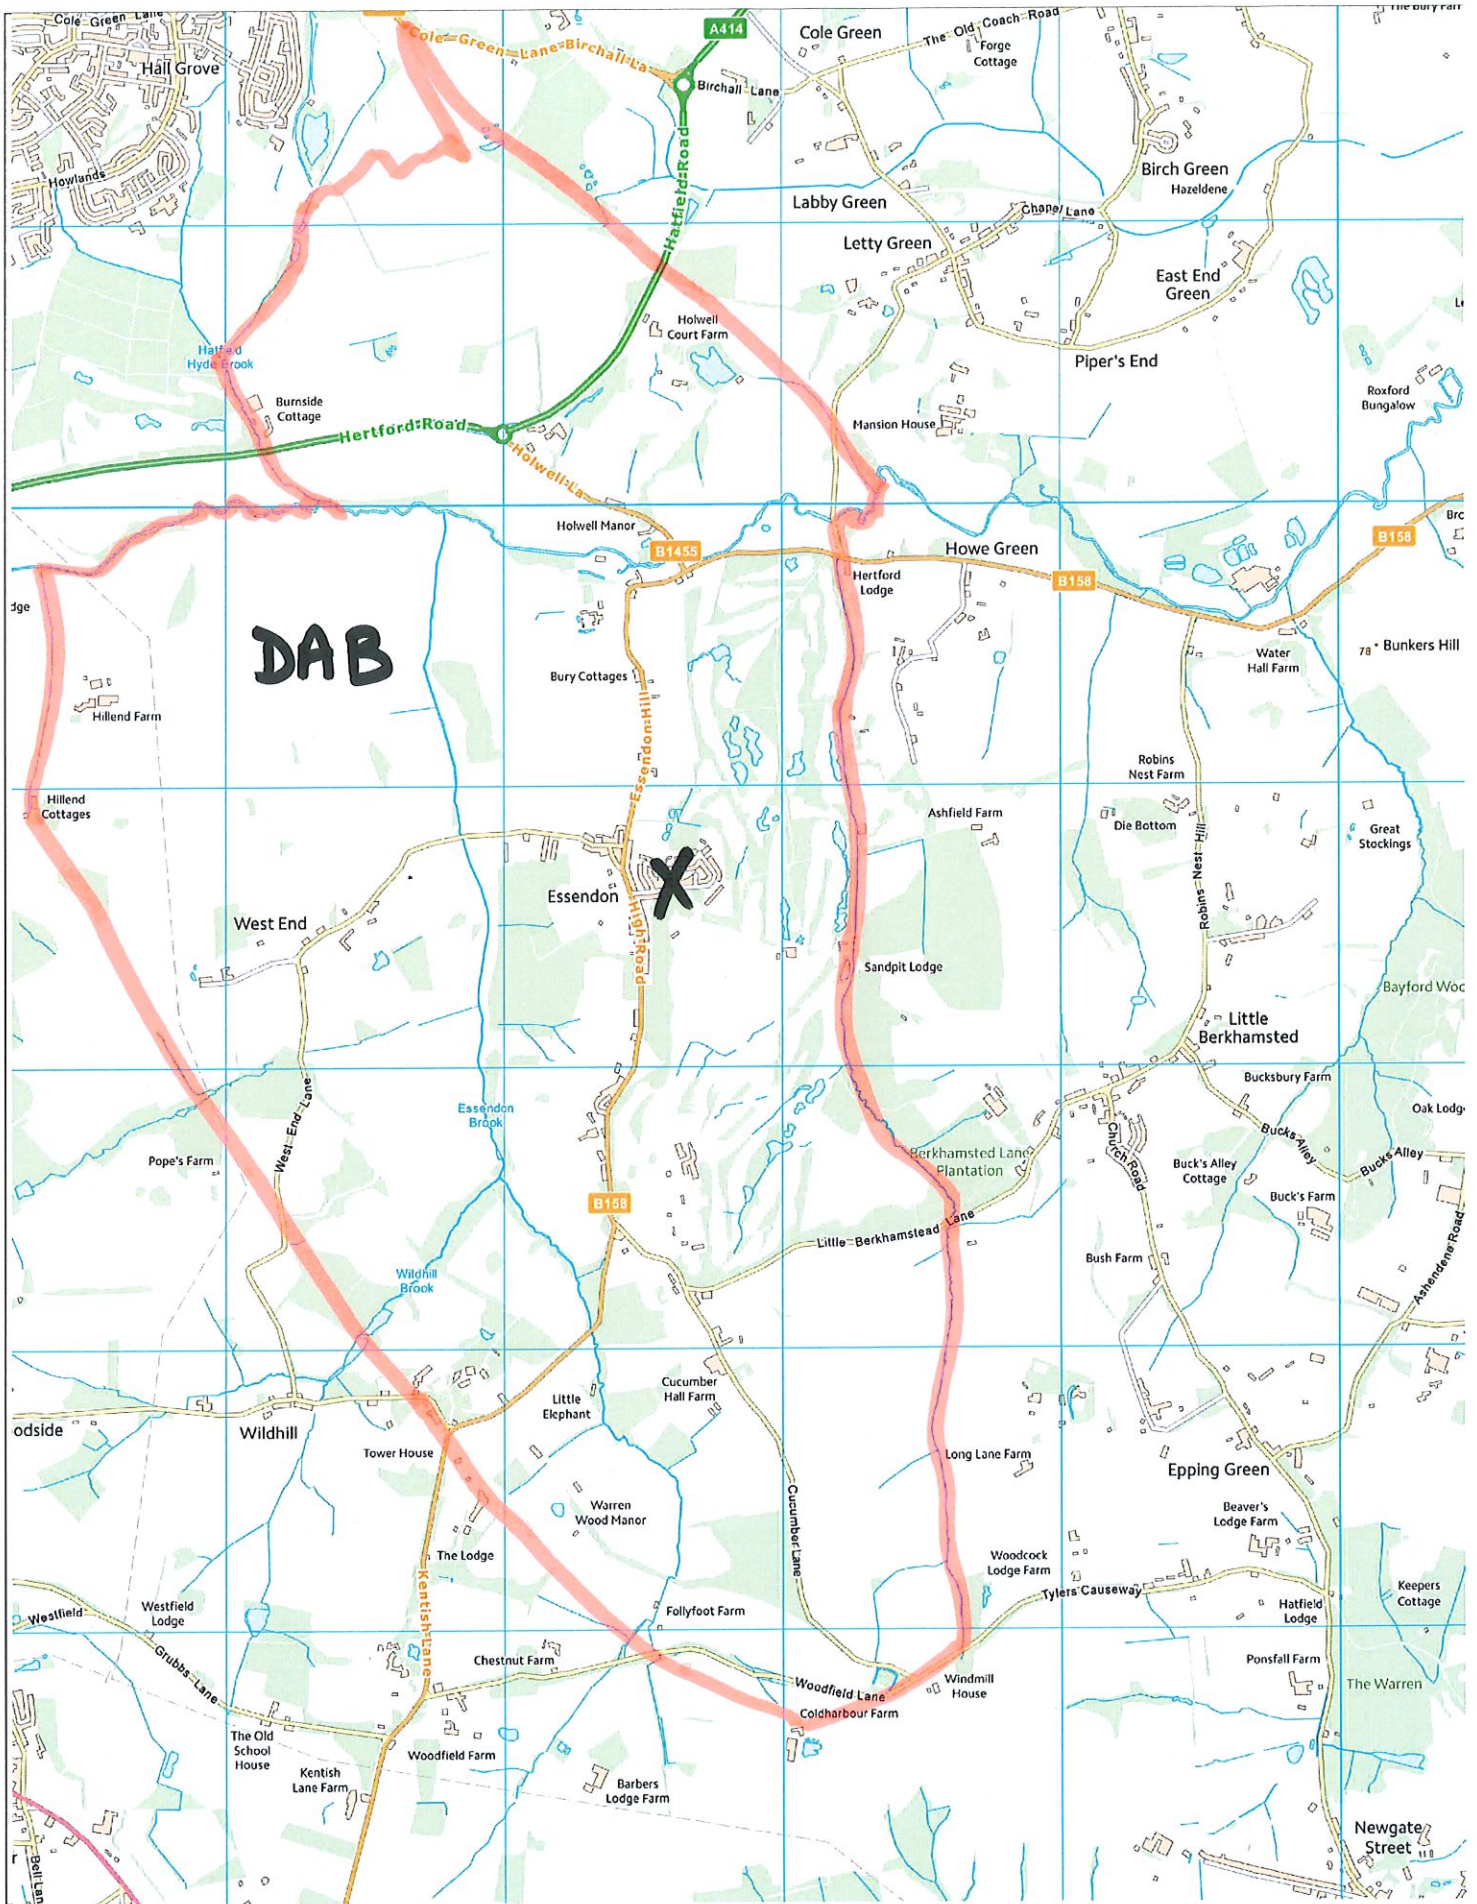

Title:

Brookmans Park and Little Heath Ward

Project:

Polling Station X

Drawing Number:

Scale:

Date: 29-09-2023

Drawn: