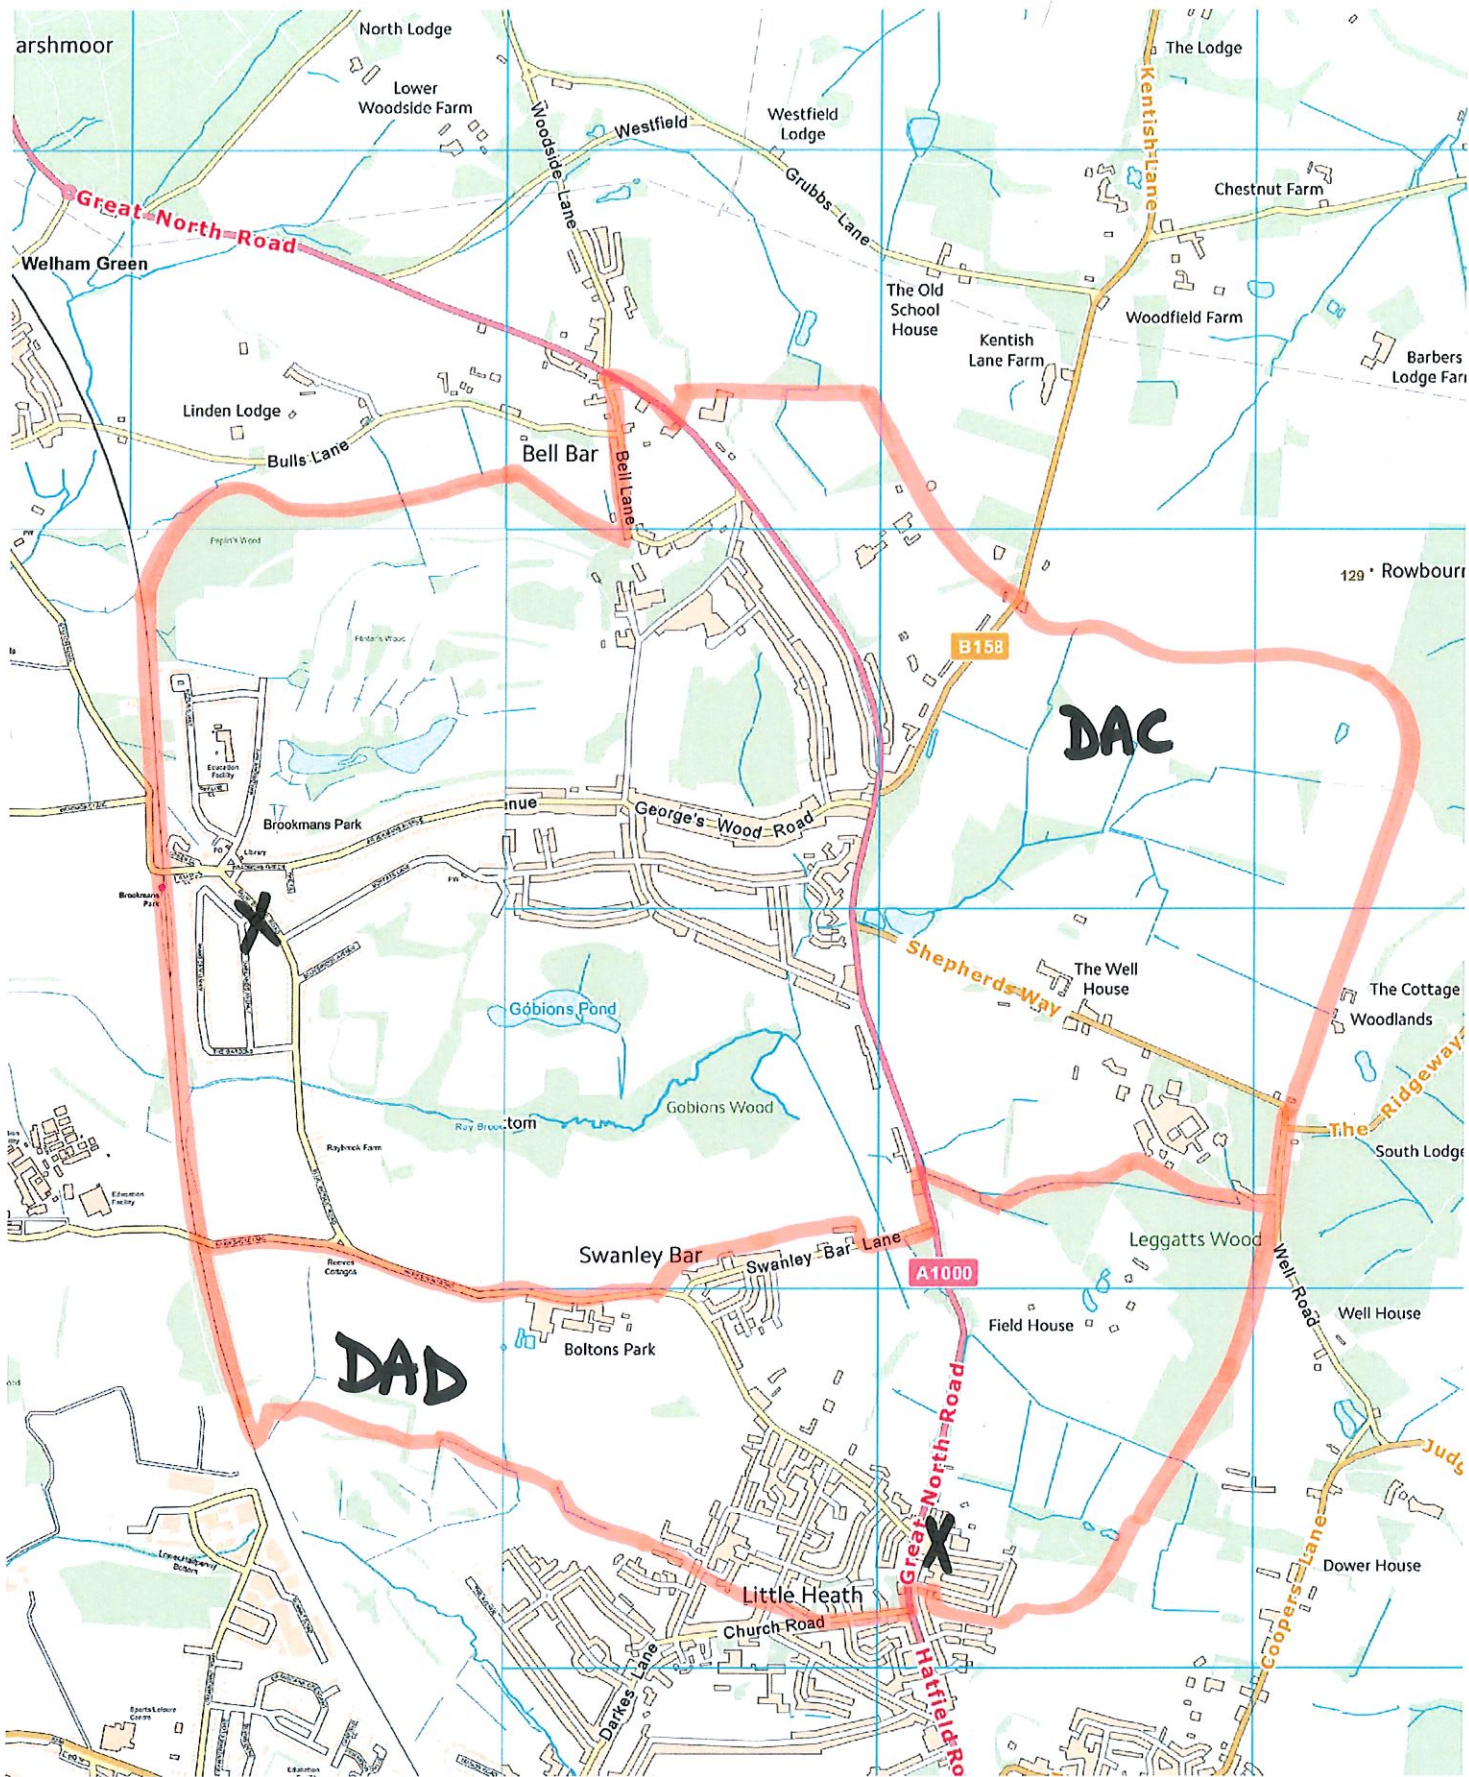

Electors from the following streets vote here:

Grubbs Lane
Hatfield Park (part)
Kentish Lane (part)
Lower Woodside
Warren Wood
Westfield
Wild Hill
Wildhill Road
Woodfield Lane (part)
Woodhill
Woodside
Woodside Green
Woodside Lane (part)

It is proposed that there will be no changes to the existing arrangement.

Welwyn Hatfield Borough Council

Review of Polling Districts, Places and Stations

Constituency:	Welwyn Hatfield
Borough Ward:	Brookmans Park and Little Heath
County Division:	Hatfield Rural
Parish:	Essendon Parish Council
Polling District:	DAB
Electorate:	666
Polling Station:	Essendon Village Hall School Lane Essendon AL9 6HD
Voters in Person:	561
Number of Absent Voters:	105

Electors from the following streets vote here:

Chester Close	Heathfield Close
Church Road	Heronfield
Coopers Road	Kerdistone Close
Cranmer Close	Newlands Way
Fairview	Orchard Way
Frampton Road	Osborne Gardens
Gobions Way	Osborne Road
Grangewood	Rosemead
Great North Road (part)	School Road
Gresley Court	Speyhawk Place
Hatfield Road	Swanley Bar Lane
Hawkshead Lane (part)	Swanley Crescent
Hawkshead Road	Thornton Road
Heath Close	Wain Close
Heath Road	

Project:

Polling Station X

Drawing Number:

Scale:

Date: 29-09-2023

Drawn:

Council Offices, The Campus
Welwyn Garden City, Herts, AL8 6AE

Title:		Scale:	
Brookmans Park and Little Heath Ward			
Project:		Date:	
Polling Station X		29-09-2023	
Drawing Number:		Drawn:	