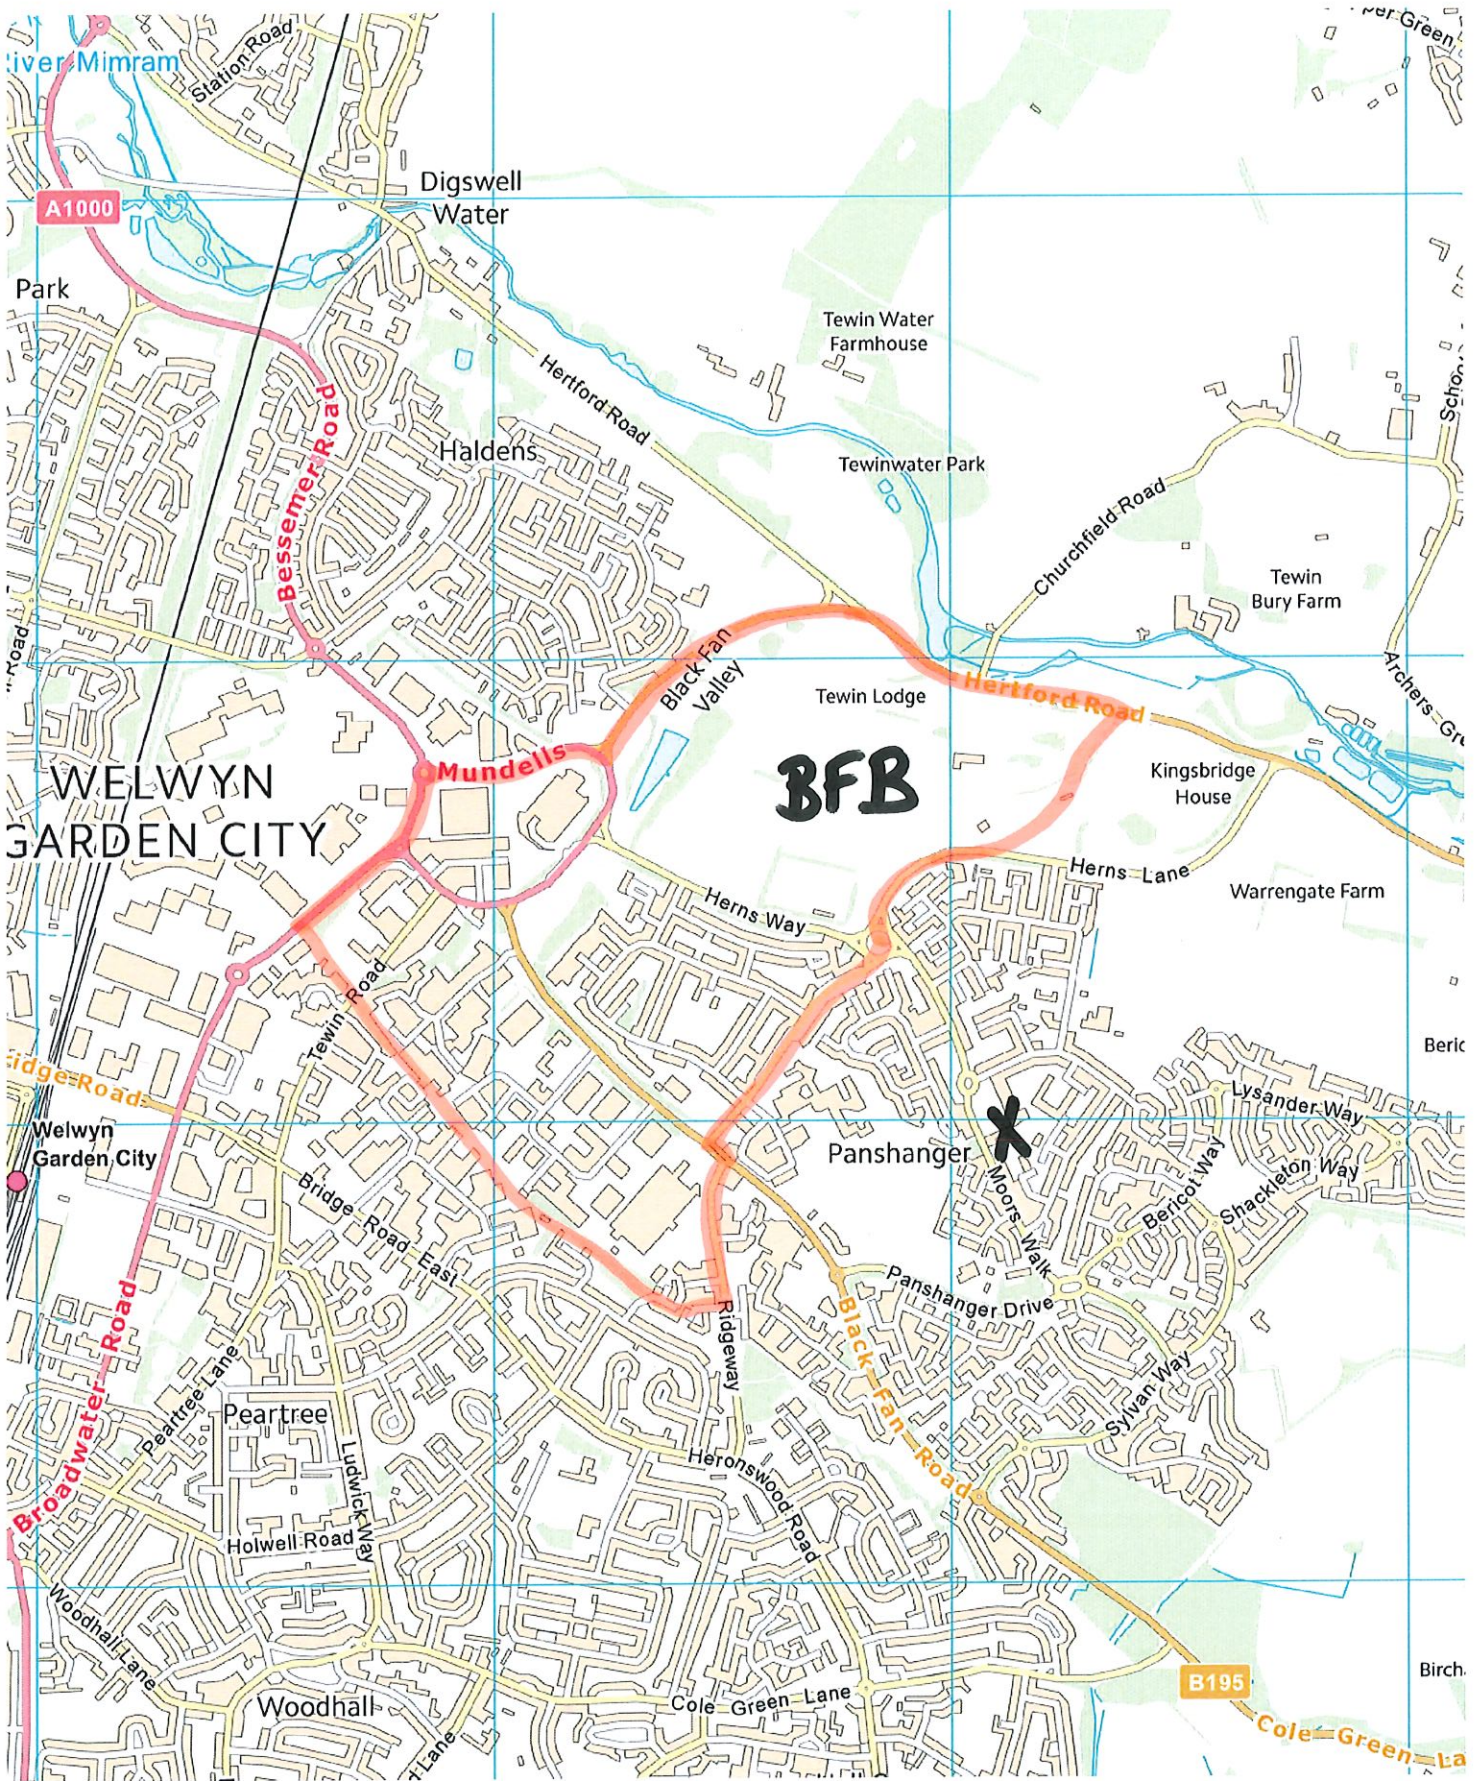

Council Offices, The Campus
Welwyn Garden City, Herts, AL8 6AE

Title: Haldens Ward		Scale: ____
Polling Station X		Date: 28-09-2023
Project:	Drawing Number:	Drawn: