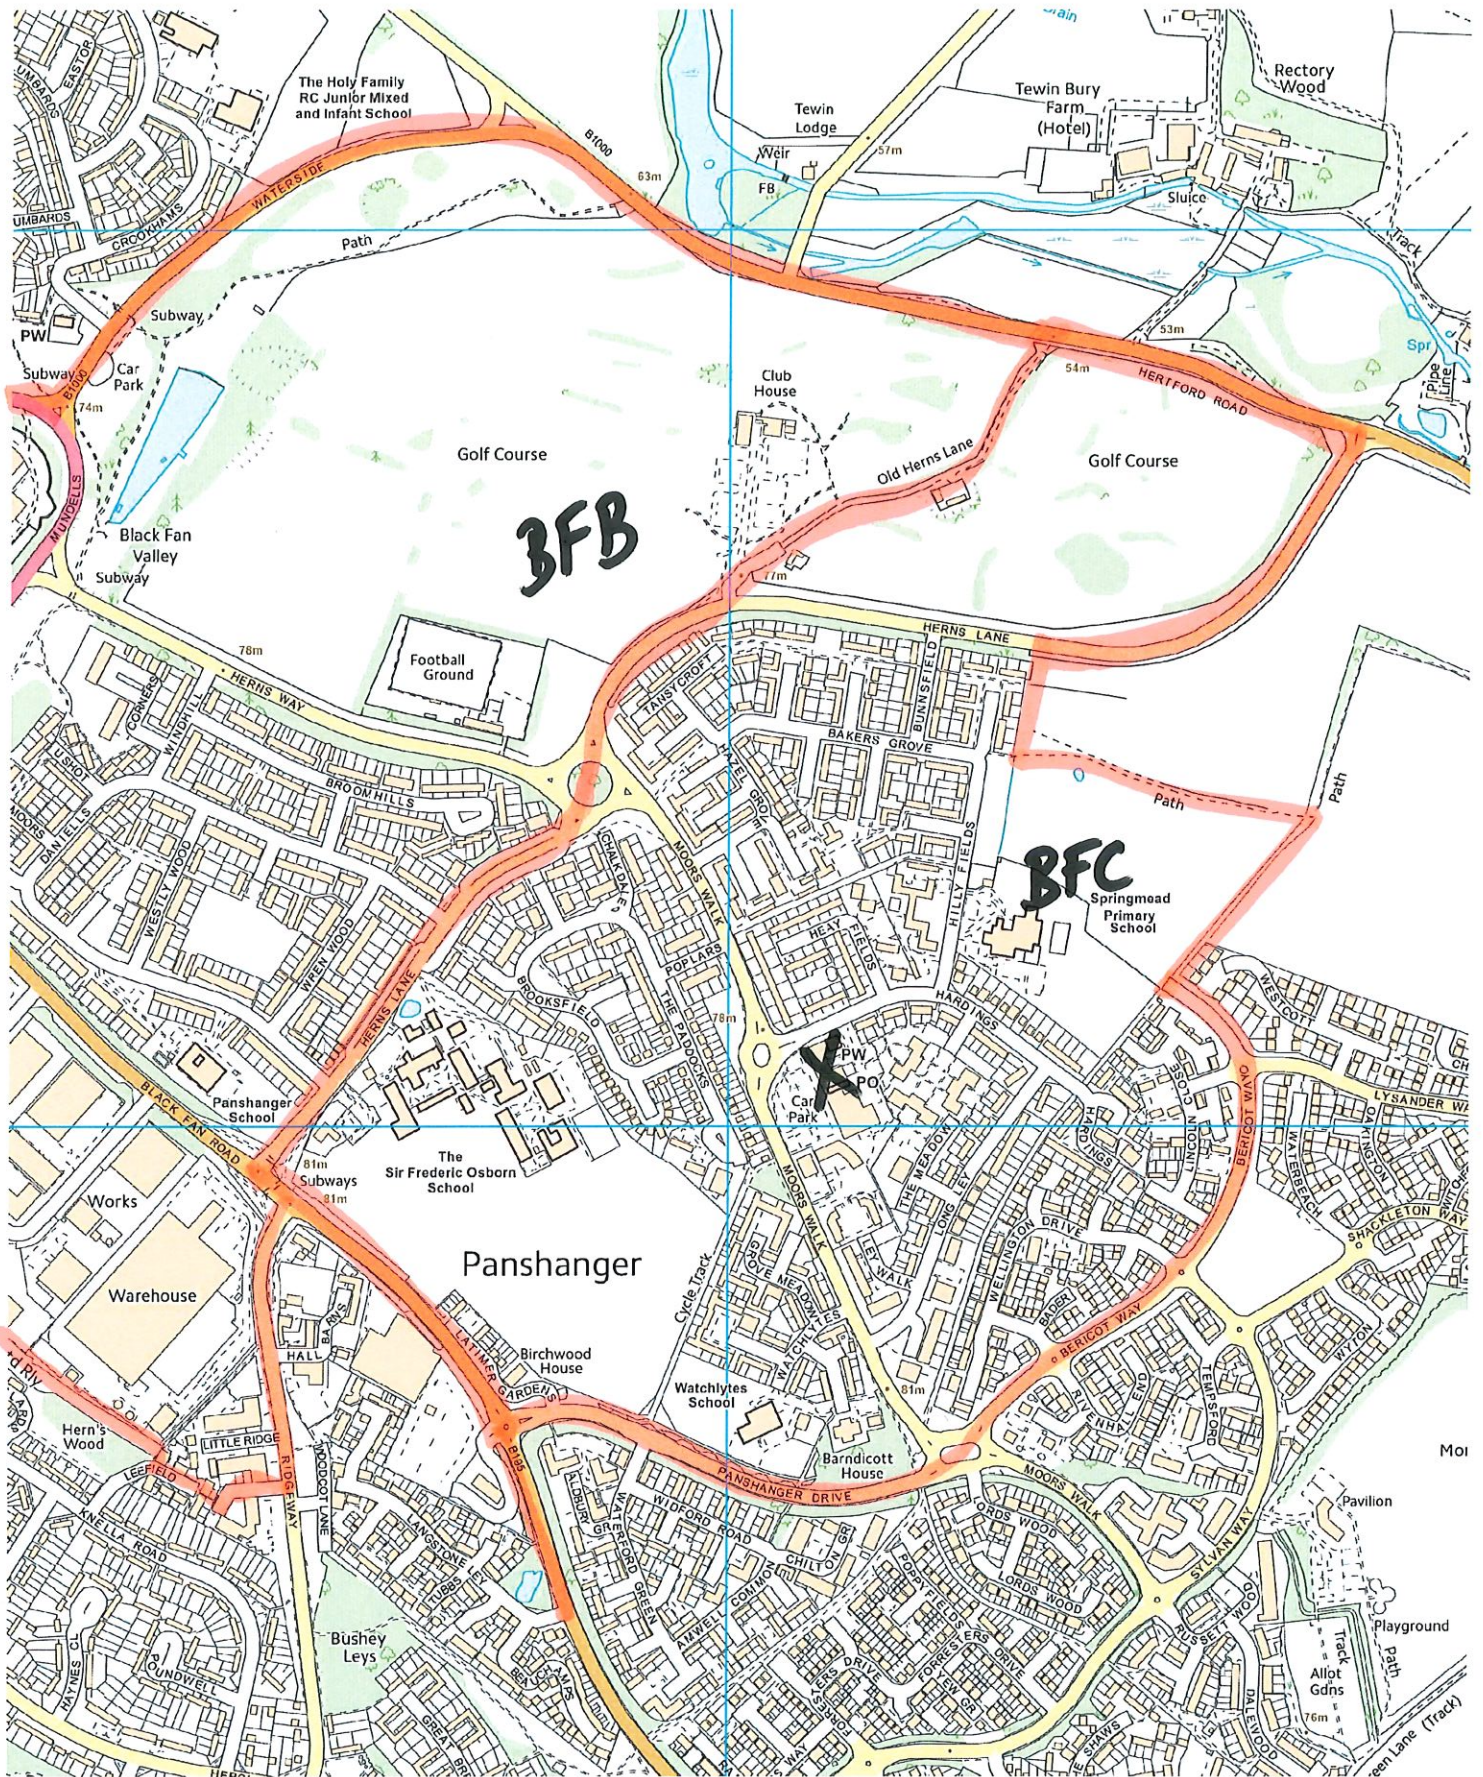

**WELWYN
HATFIELD**

Council Offices, The Campus
Welwyn Garden City, Herts, AL8 6AE

Title:	Haldens Ward	Scale:	DNS
	Polling Station X	Date:	27-09-2023
Project:		Drawing Number:	
		Drawn:	
© Crown Copyright. All rights reserved Welwyn Hatfield Borough Council LA100019547 2021