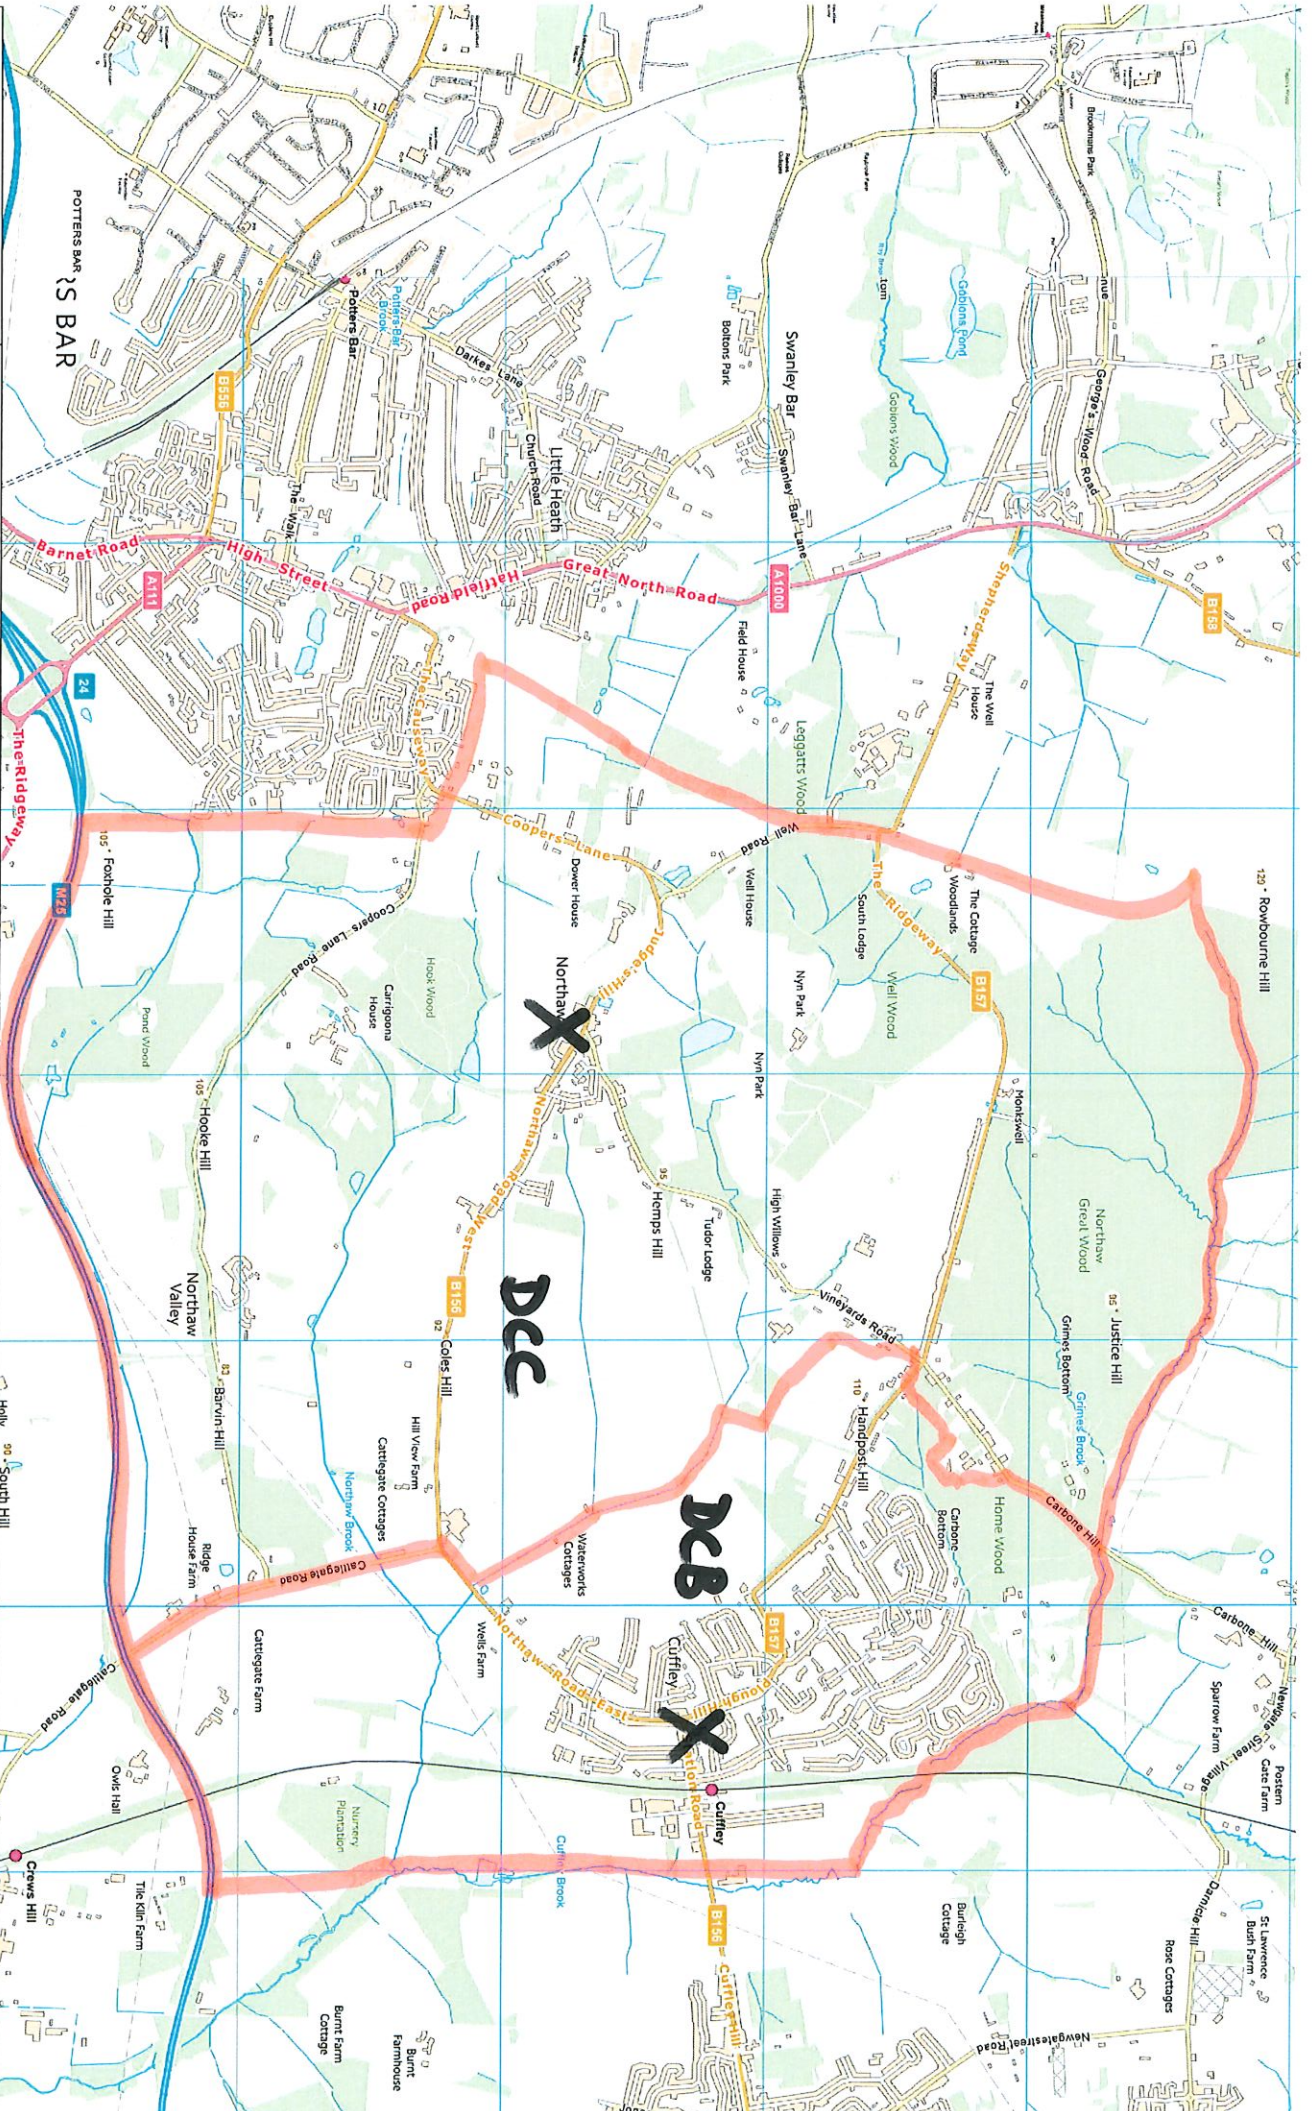

Council Offices, The Campus
Welwyn Garden City, Herts. AL9 6AE

Title:
Northaw and Cuffley Ward

Project:
Polling Station X

© Crown Copyright. All rights reserved. Welwyn Hatfield Borough Council LA100019547 2021

Scale:

Date: 26-09-2023

Drawn:

Notes: