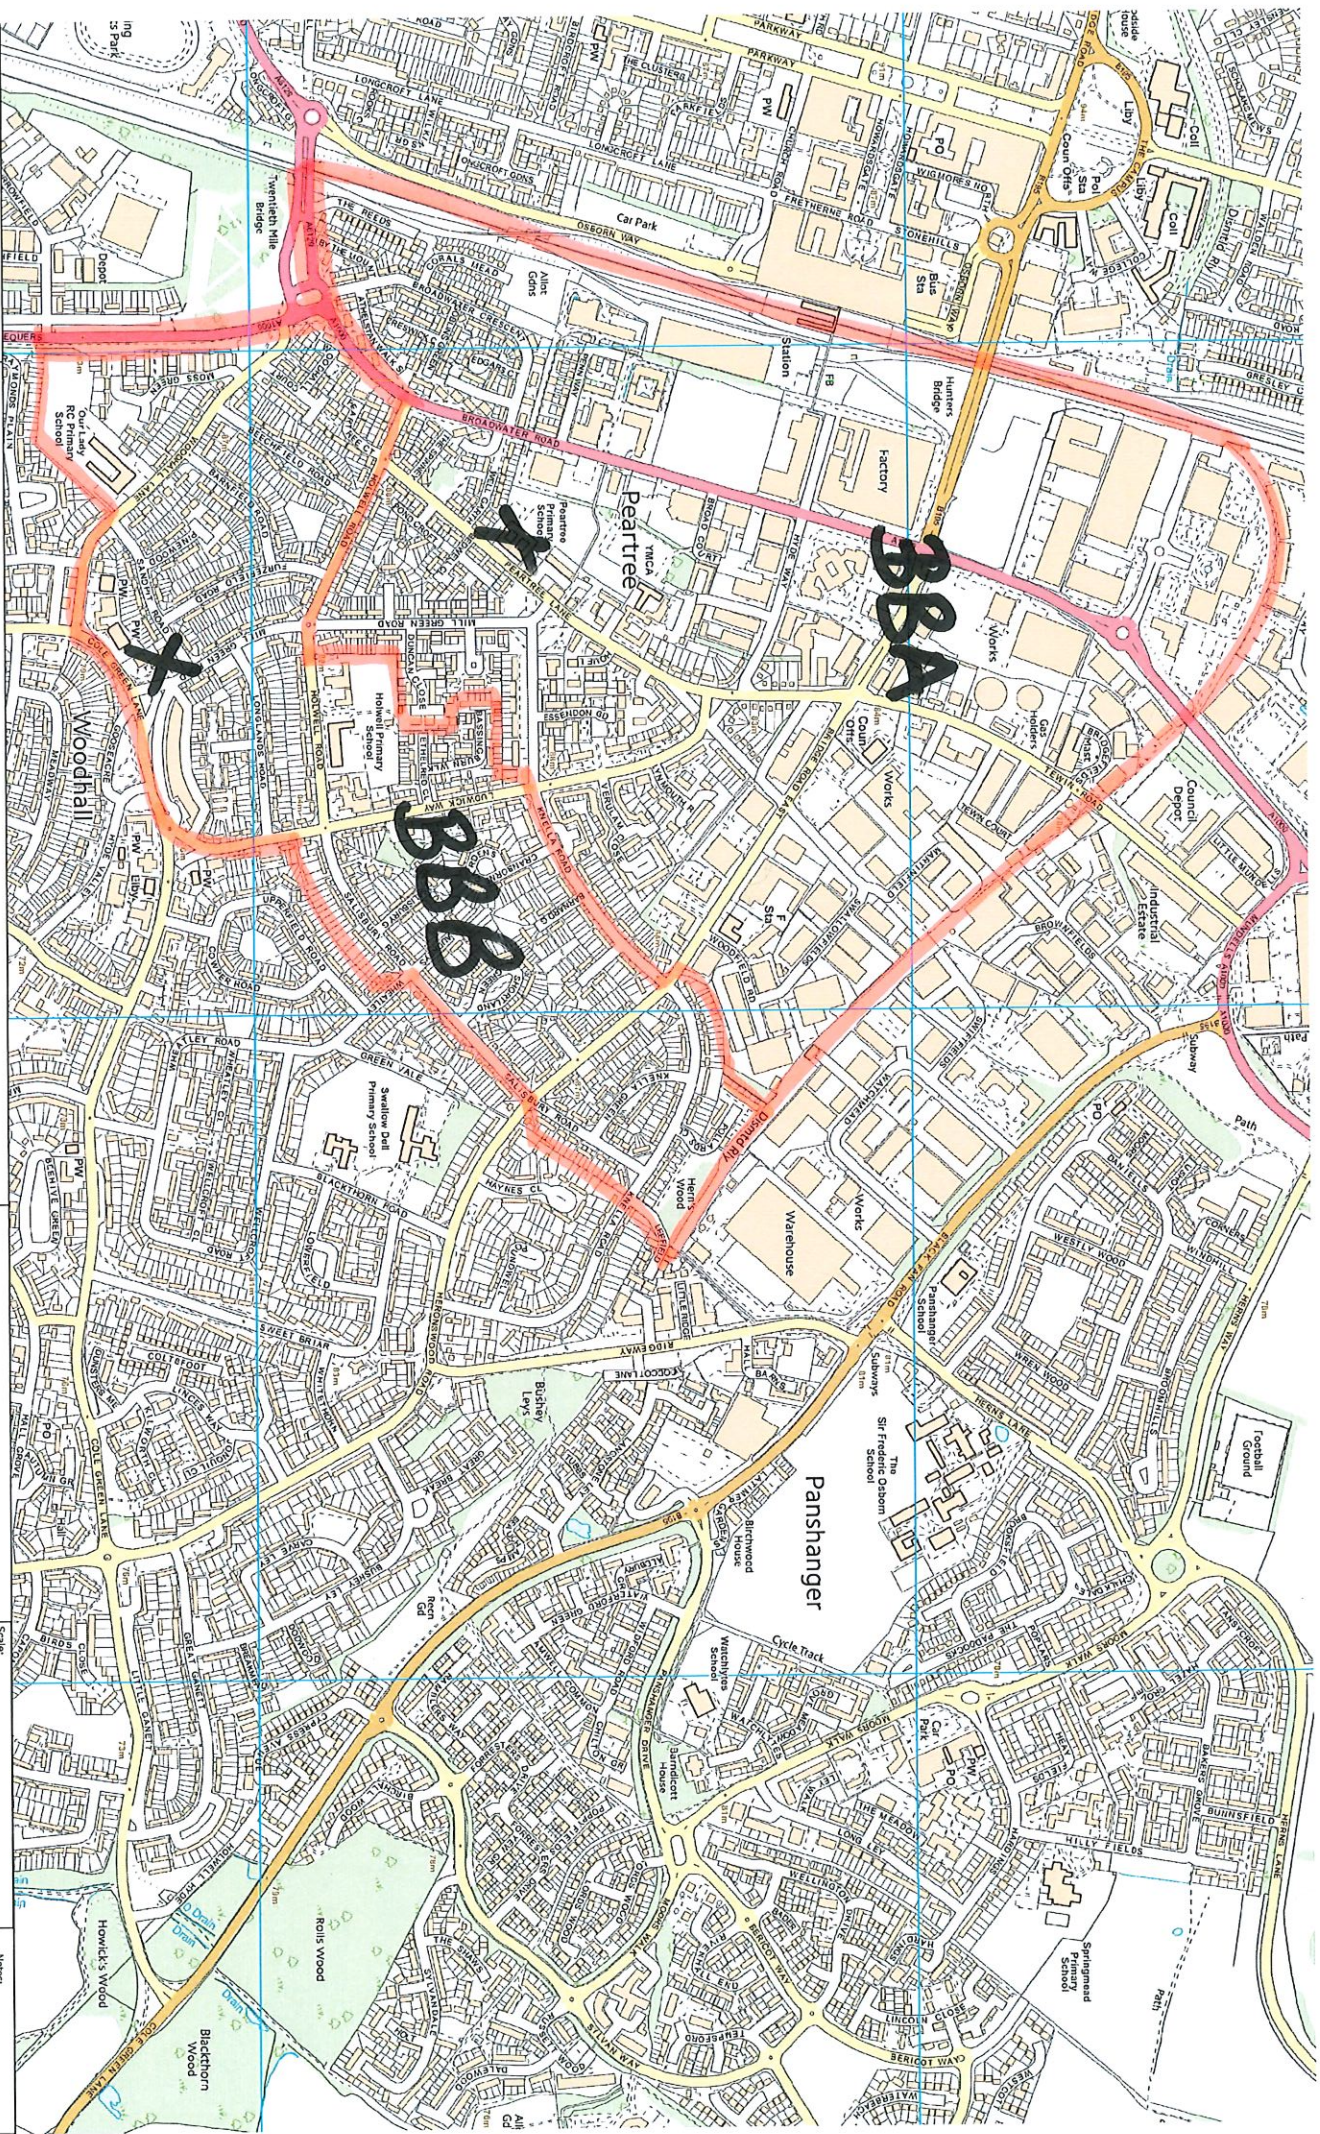

Council Offices, The Campus
Welwyn Garden City, Herts, AL8 5AE

Title:

Peartree Ward - Current

Project:

Polling Station X

Scale:

Date: 29-09-2023

Notes:

Drawn:

© Crown Copyright. All rights reserved Welwyn Hatfield Borough Council LA100019547 2021