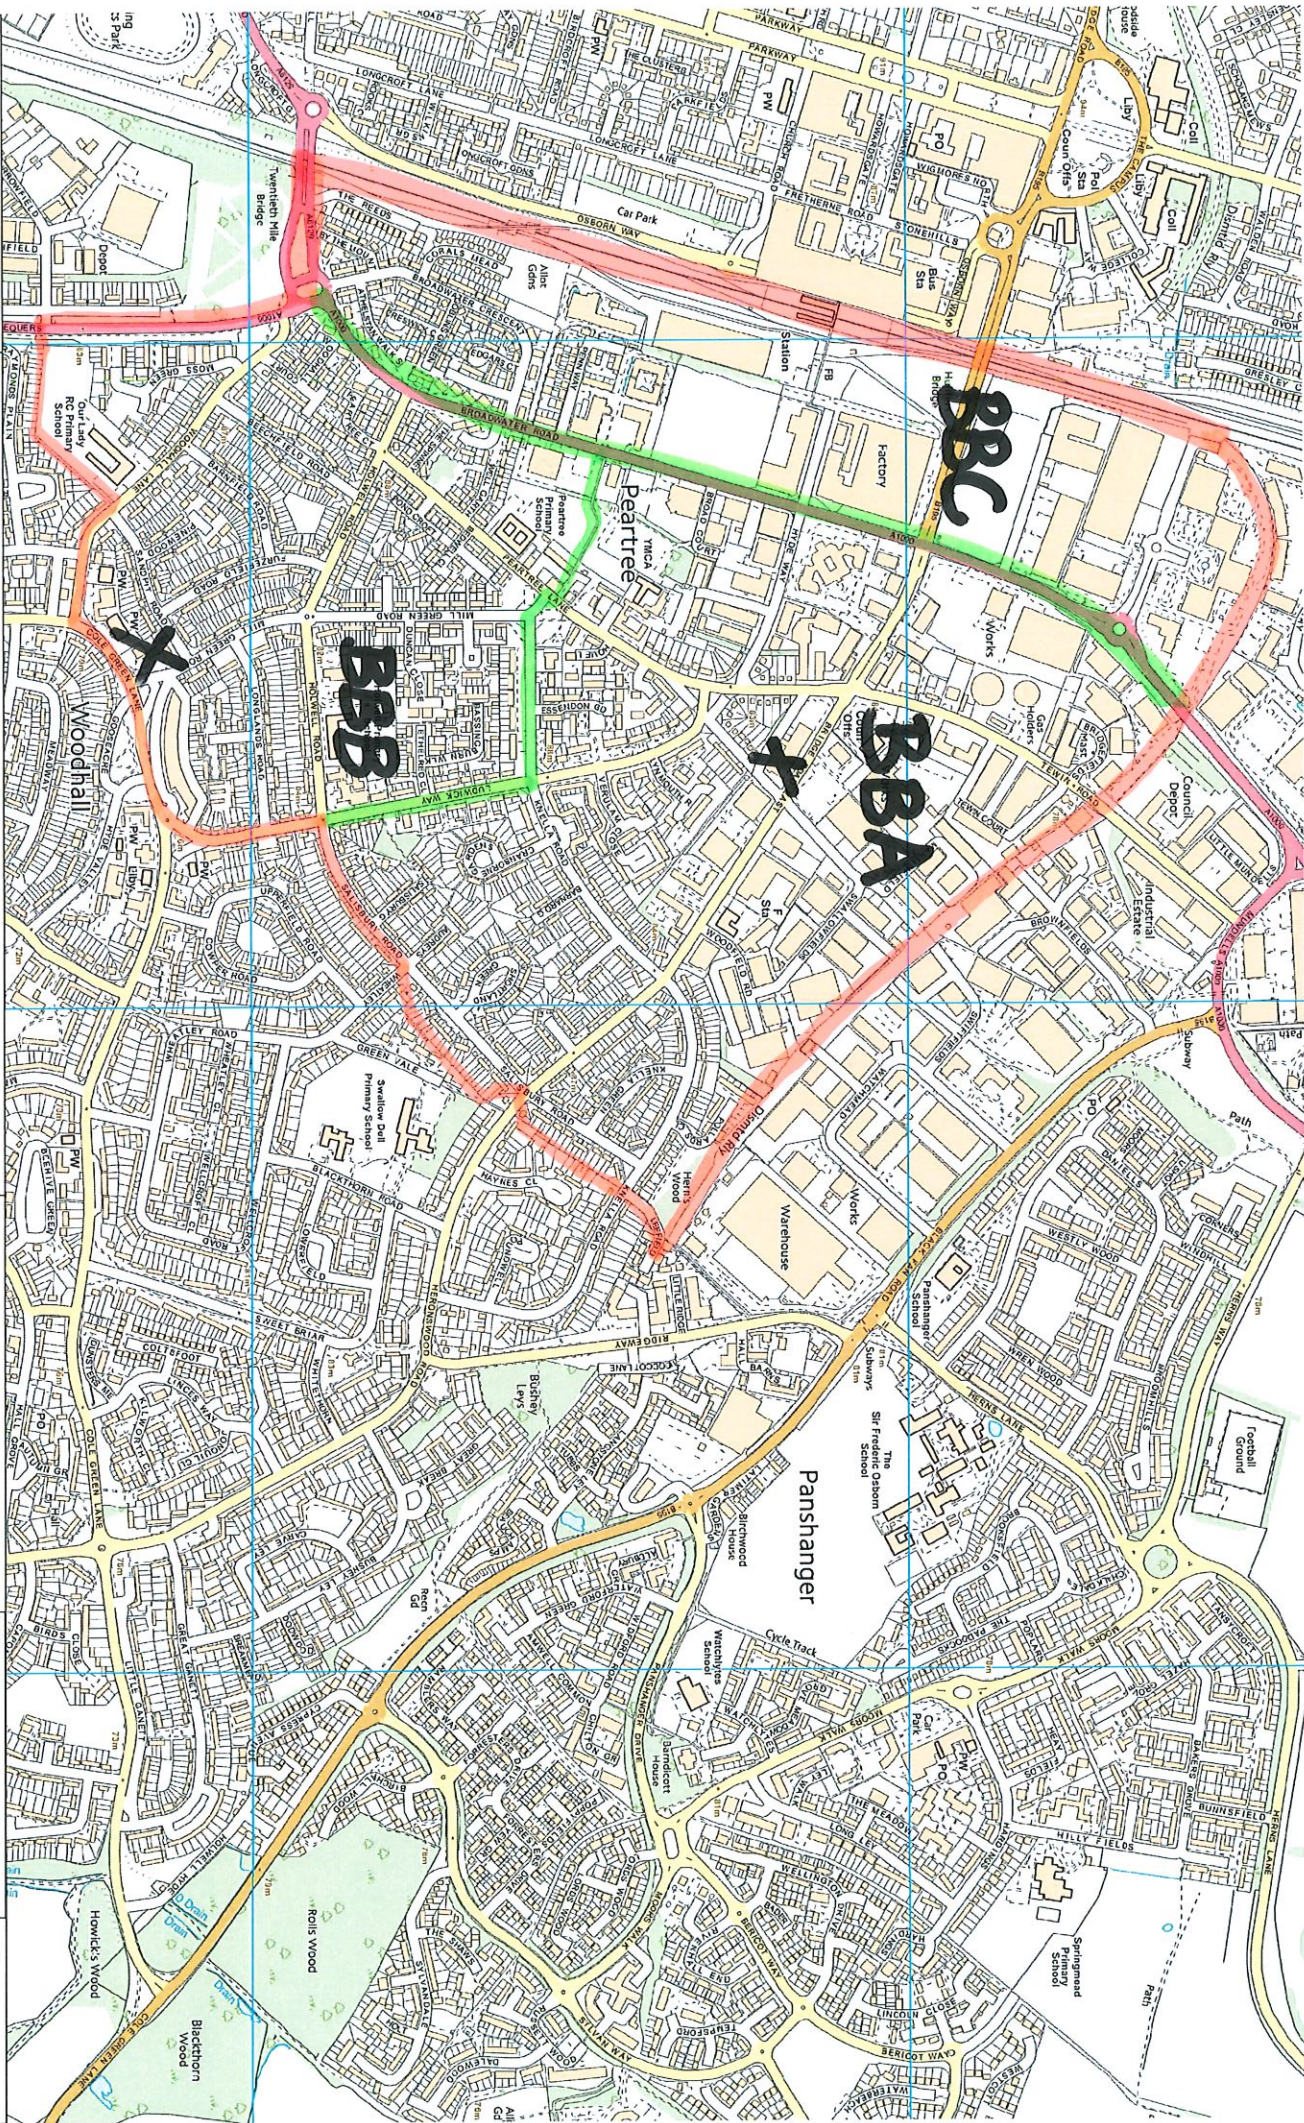

Council Offices, The Campus
Welwyn Garden City, Herts, AL9 6AE

Title:
Peartree Ward - proposed

Project:
Polling Station X

© Crown Copyright. All rights reserved. Welwyn Hatfield Borough Council LA100019547 2021

Scale:
Date:
29-09-2023

Drawn:
Notes: