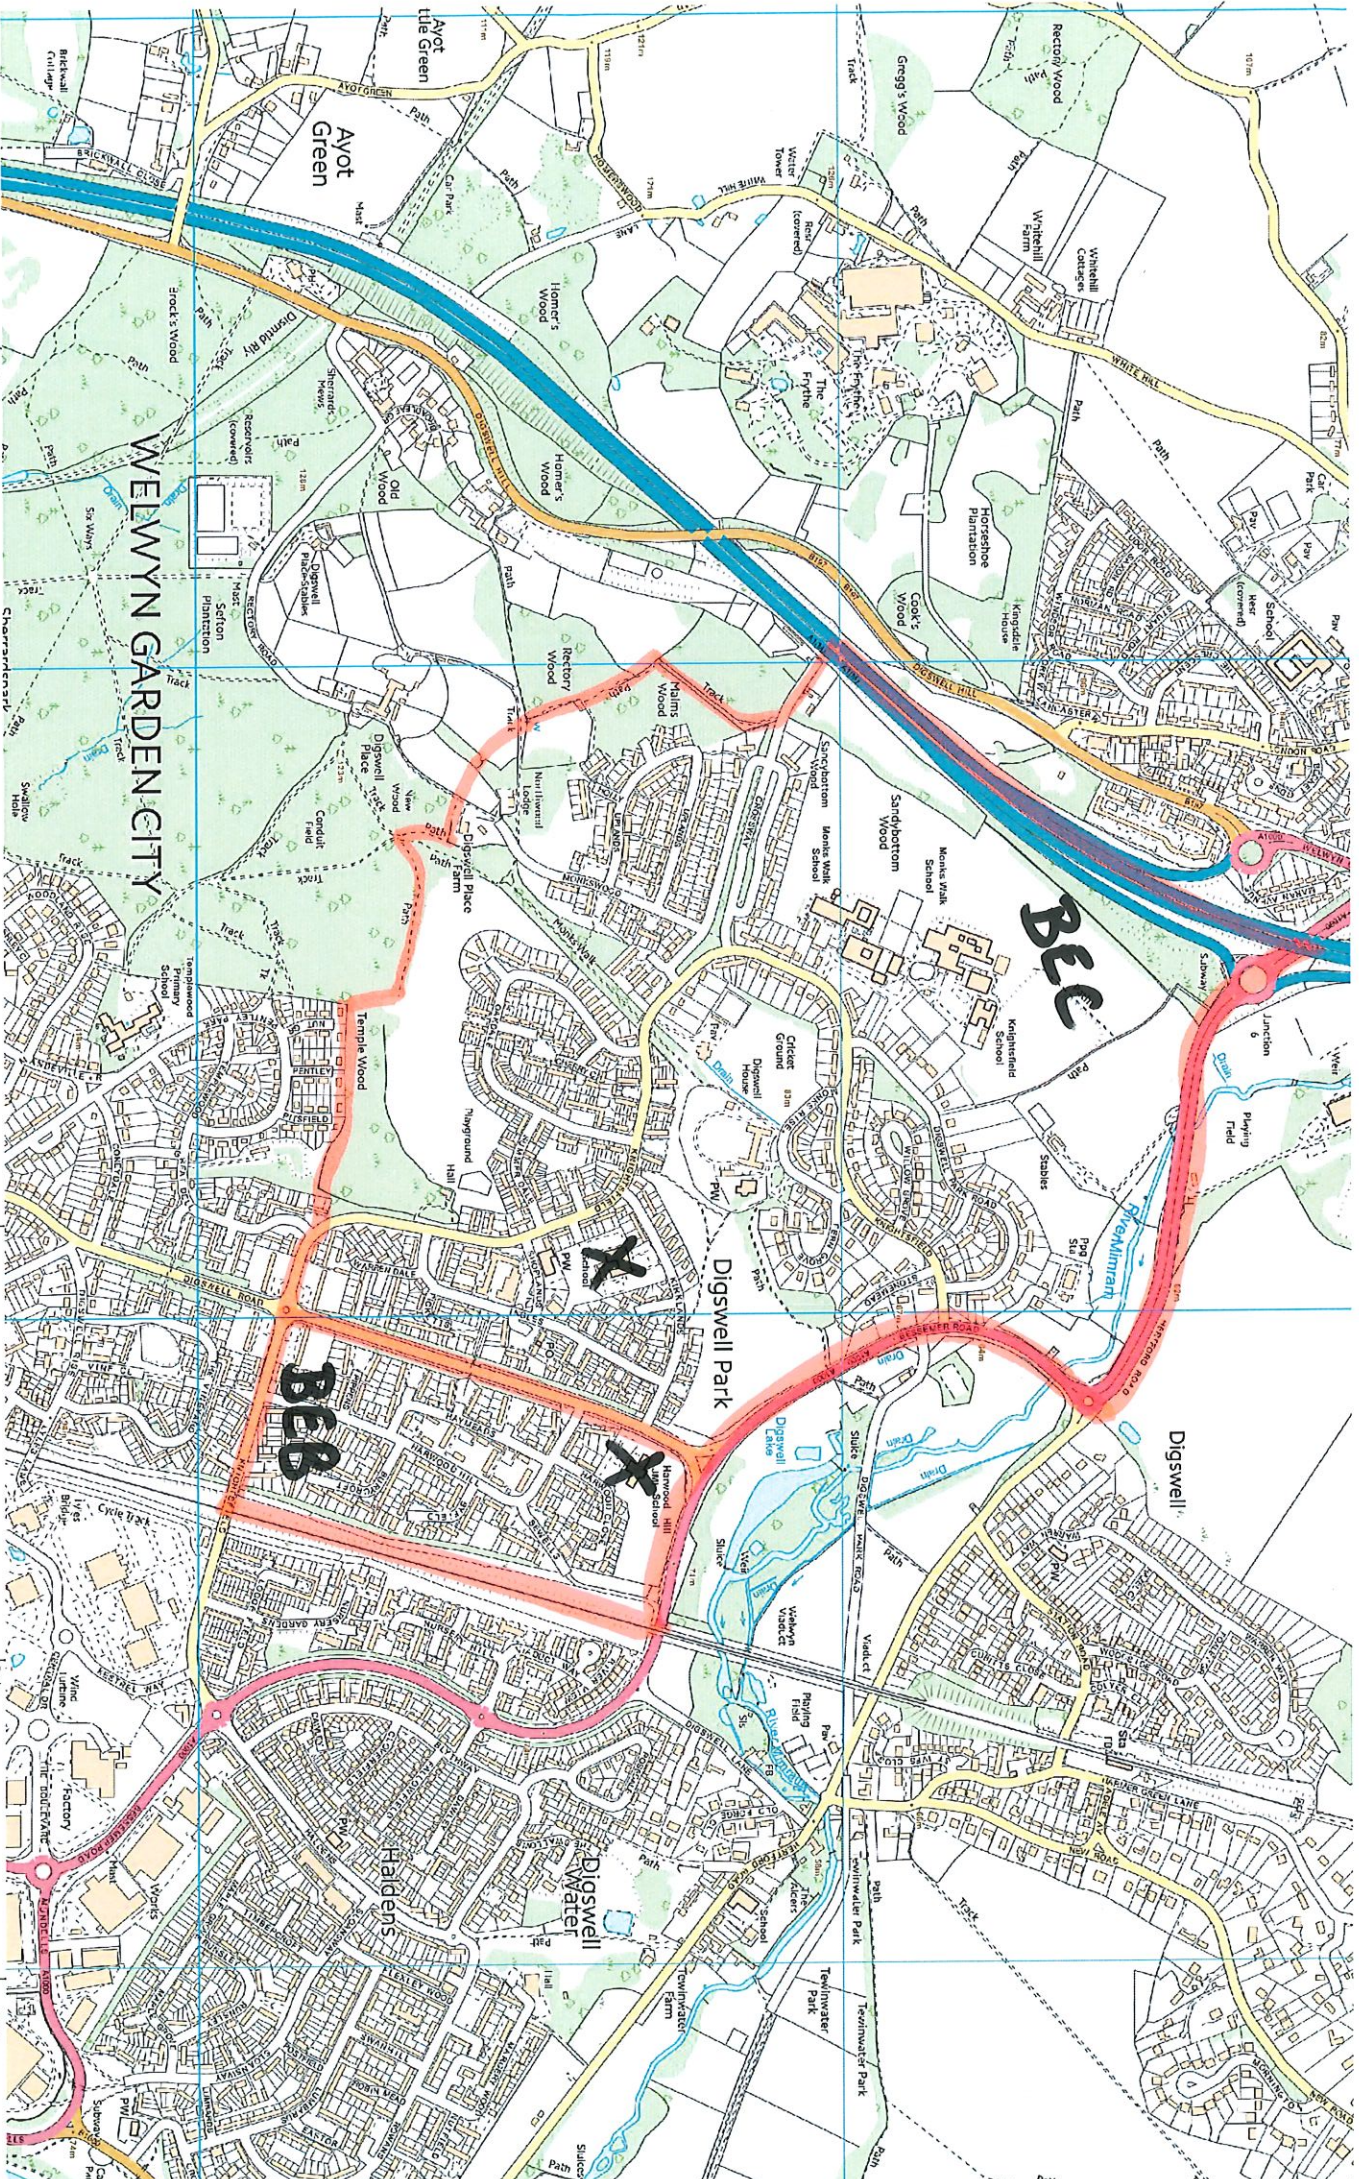

Electors from the following streets vote here:

Ashley Close	Pentley Park
Blakemere Road	Pitsfield
Broadleaf Grove	Rayfield
Brooms Close	Rectory Road
Coneydale	Reddings
Densley Close	Roundwood Drive
Digswell Hill (part)	Scholars Mews
Digswell Rise	Sherrardspark Road
Digswell Road	Templewood
Great Dell	The Glade
Gresley Close	The Lawns
Hawthorns	The Orchard
Knightsfield (part)	The Vineyard
Little Dell	Vine Close
Mandeville Rise	Walden Place
Nut Grove	Walden Road
Pentley Close	Woodland Rise

Scale:

Date:

02-10-2023

Drawn:

Notes:

Council Offices, The Cornus
Welwyn Garden City, Herts, AL9 6AE

Title: **Sherrards Ward**

Project: **Polling Station X**