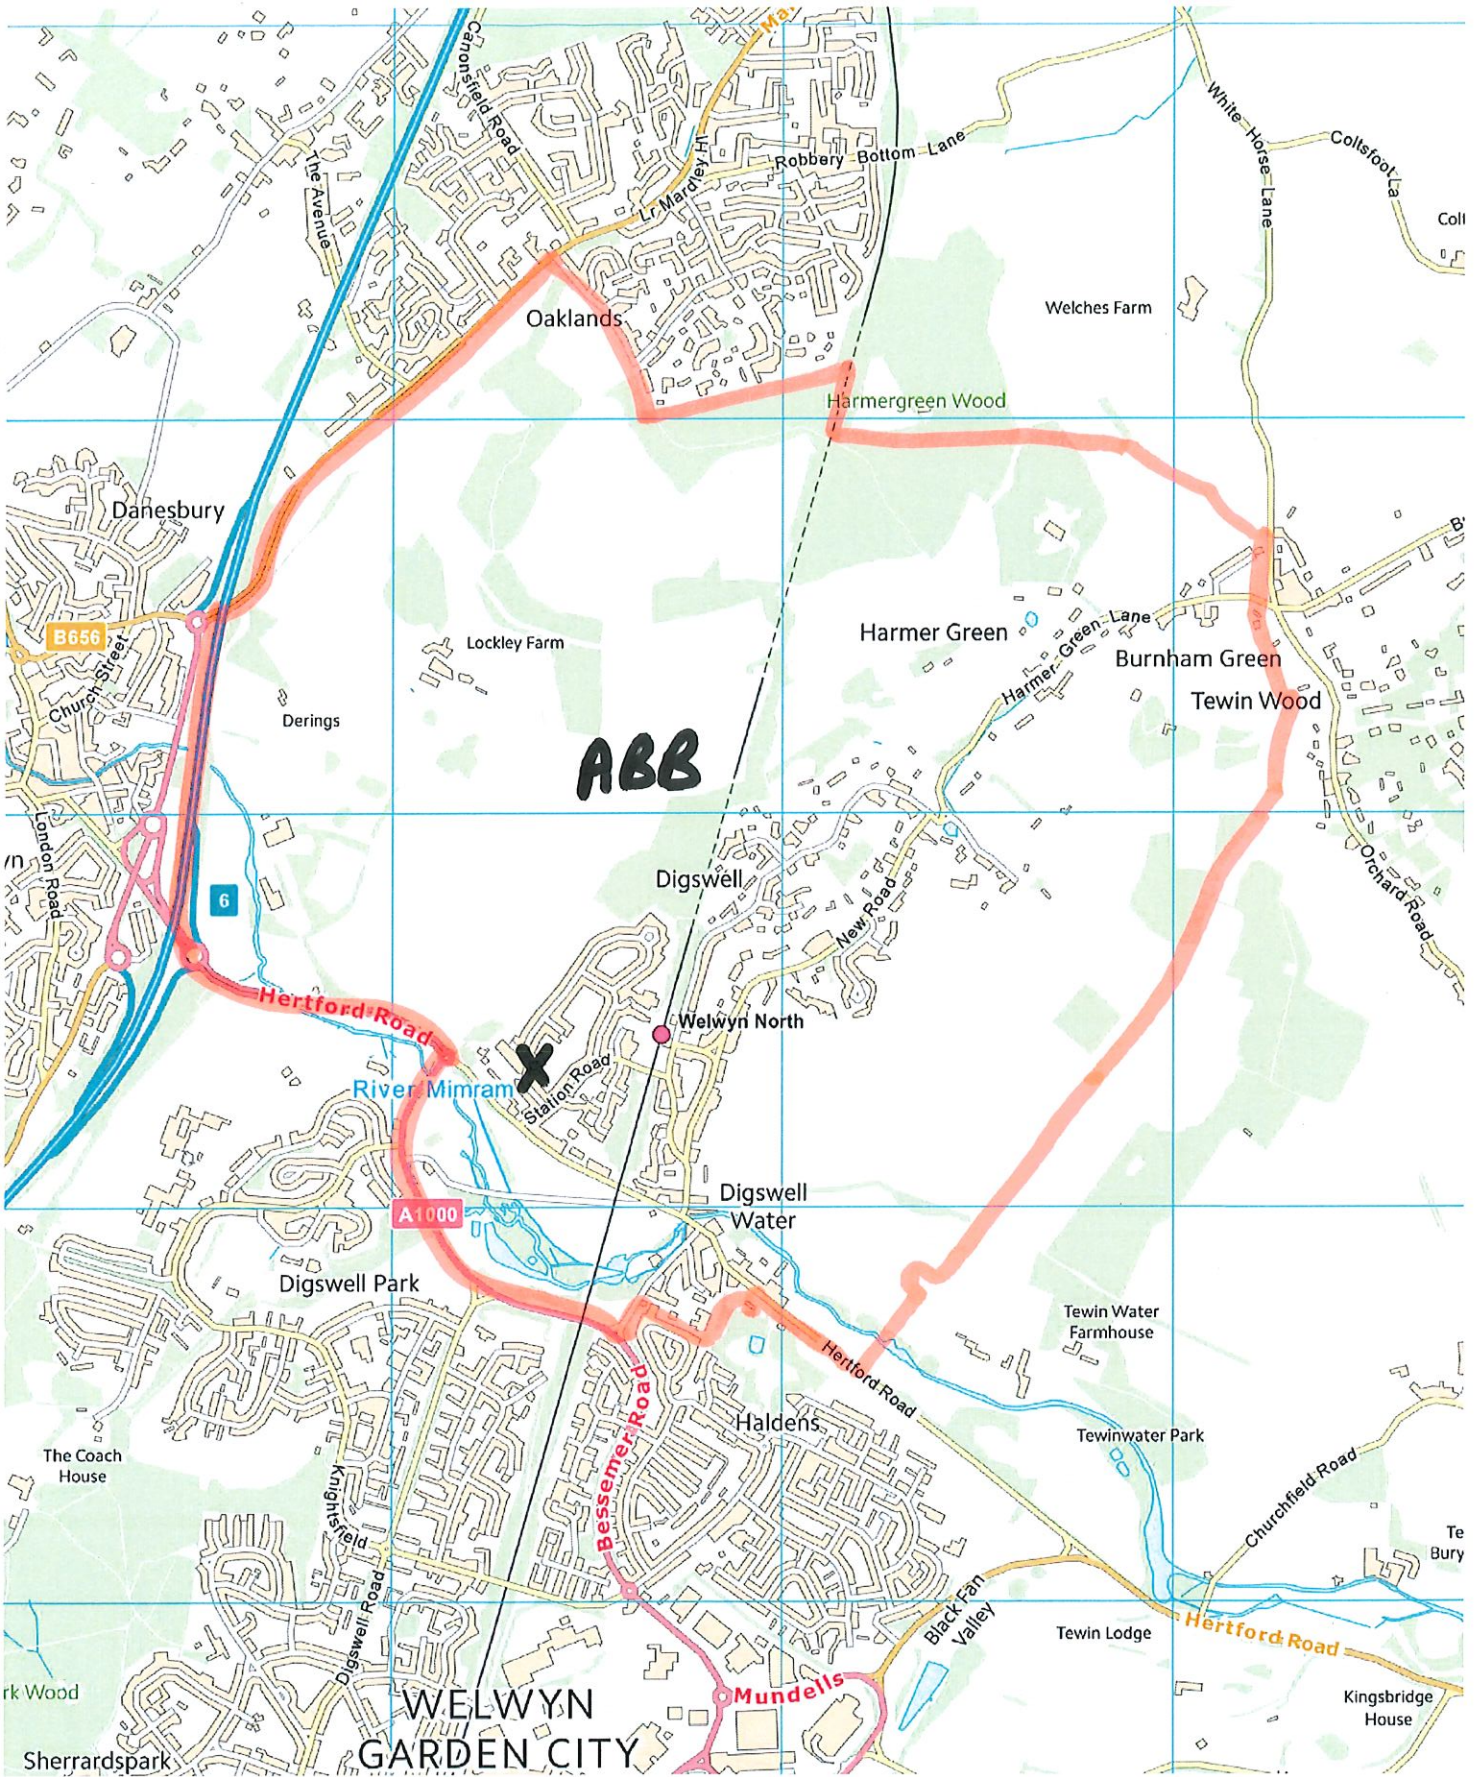

**WELWYN
HATFIELD**

Council Offices, The Campus
Welwyn Garden City, Herts, AL8 6AE

Title: Welwyn East Ward		Scale: _____
Polling Station X		Date: 26-09-2023
Project: _____	Drawing Number: _____	Drawn: _____
© Crown Copyright. All rights reserved Welwyn Hatfield Borough Council LA100019547 2021		

Scale: _____
Date: 26-09-2023
Drawn: _____