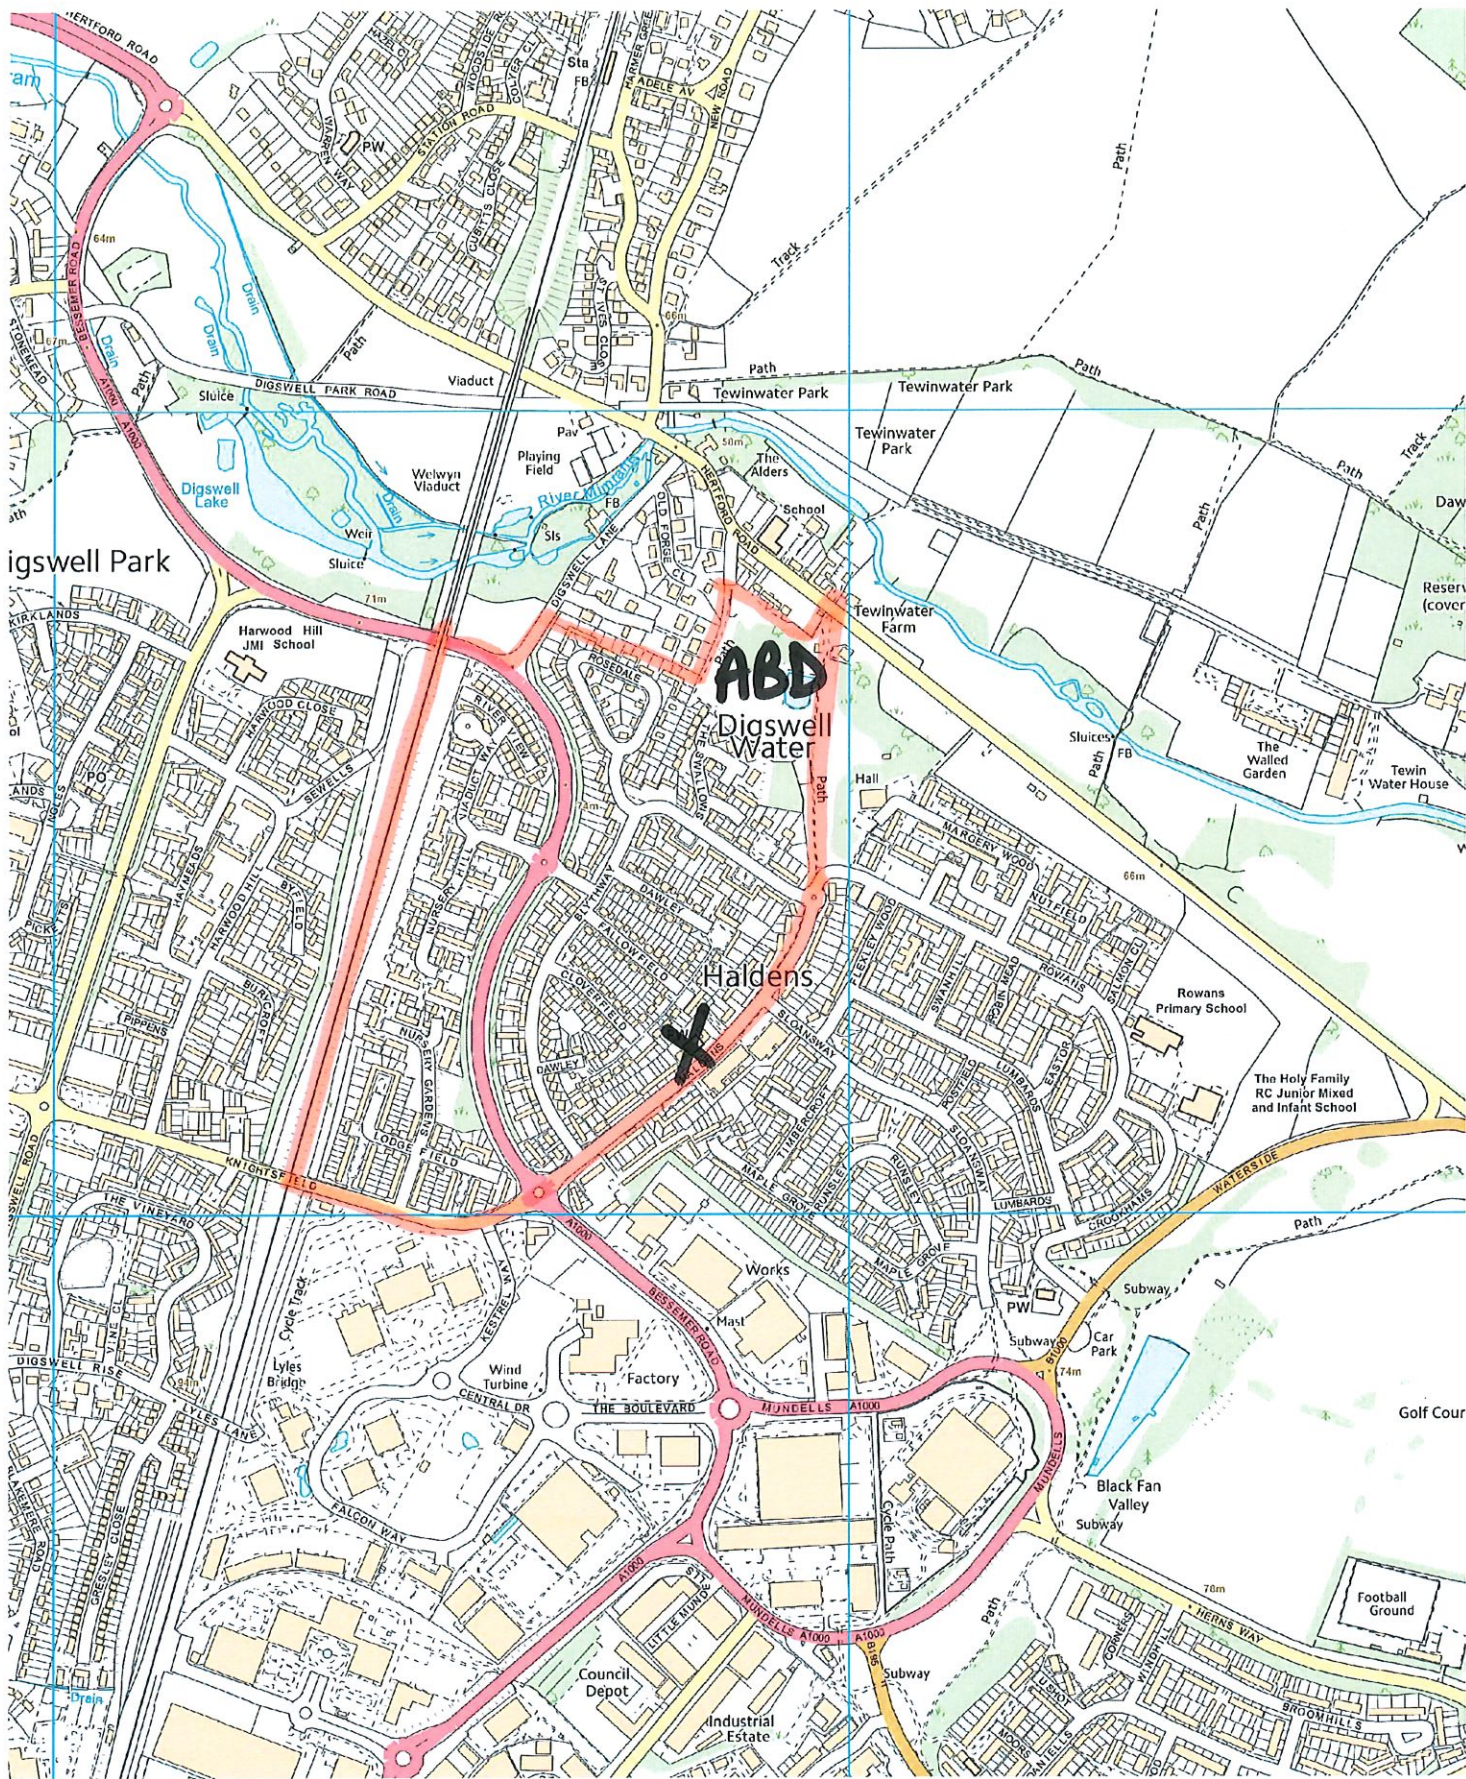

WELWYN HATFIELD Council Offices, The Campus Welwyn Garden City, Herts, AL8 6AE	Title: Welwyn East Ward Polling Station X	Scale: Date: 28-09-2023	
	Project: Drawing Number: Drawn: 	© Crown Copyright. All rights reserved Welwyn Hatfield Borough Council LA100019547 2021