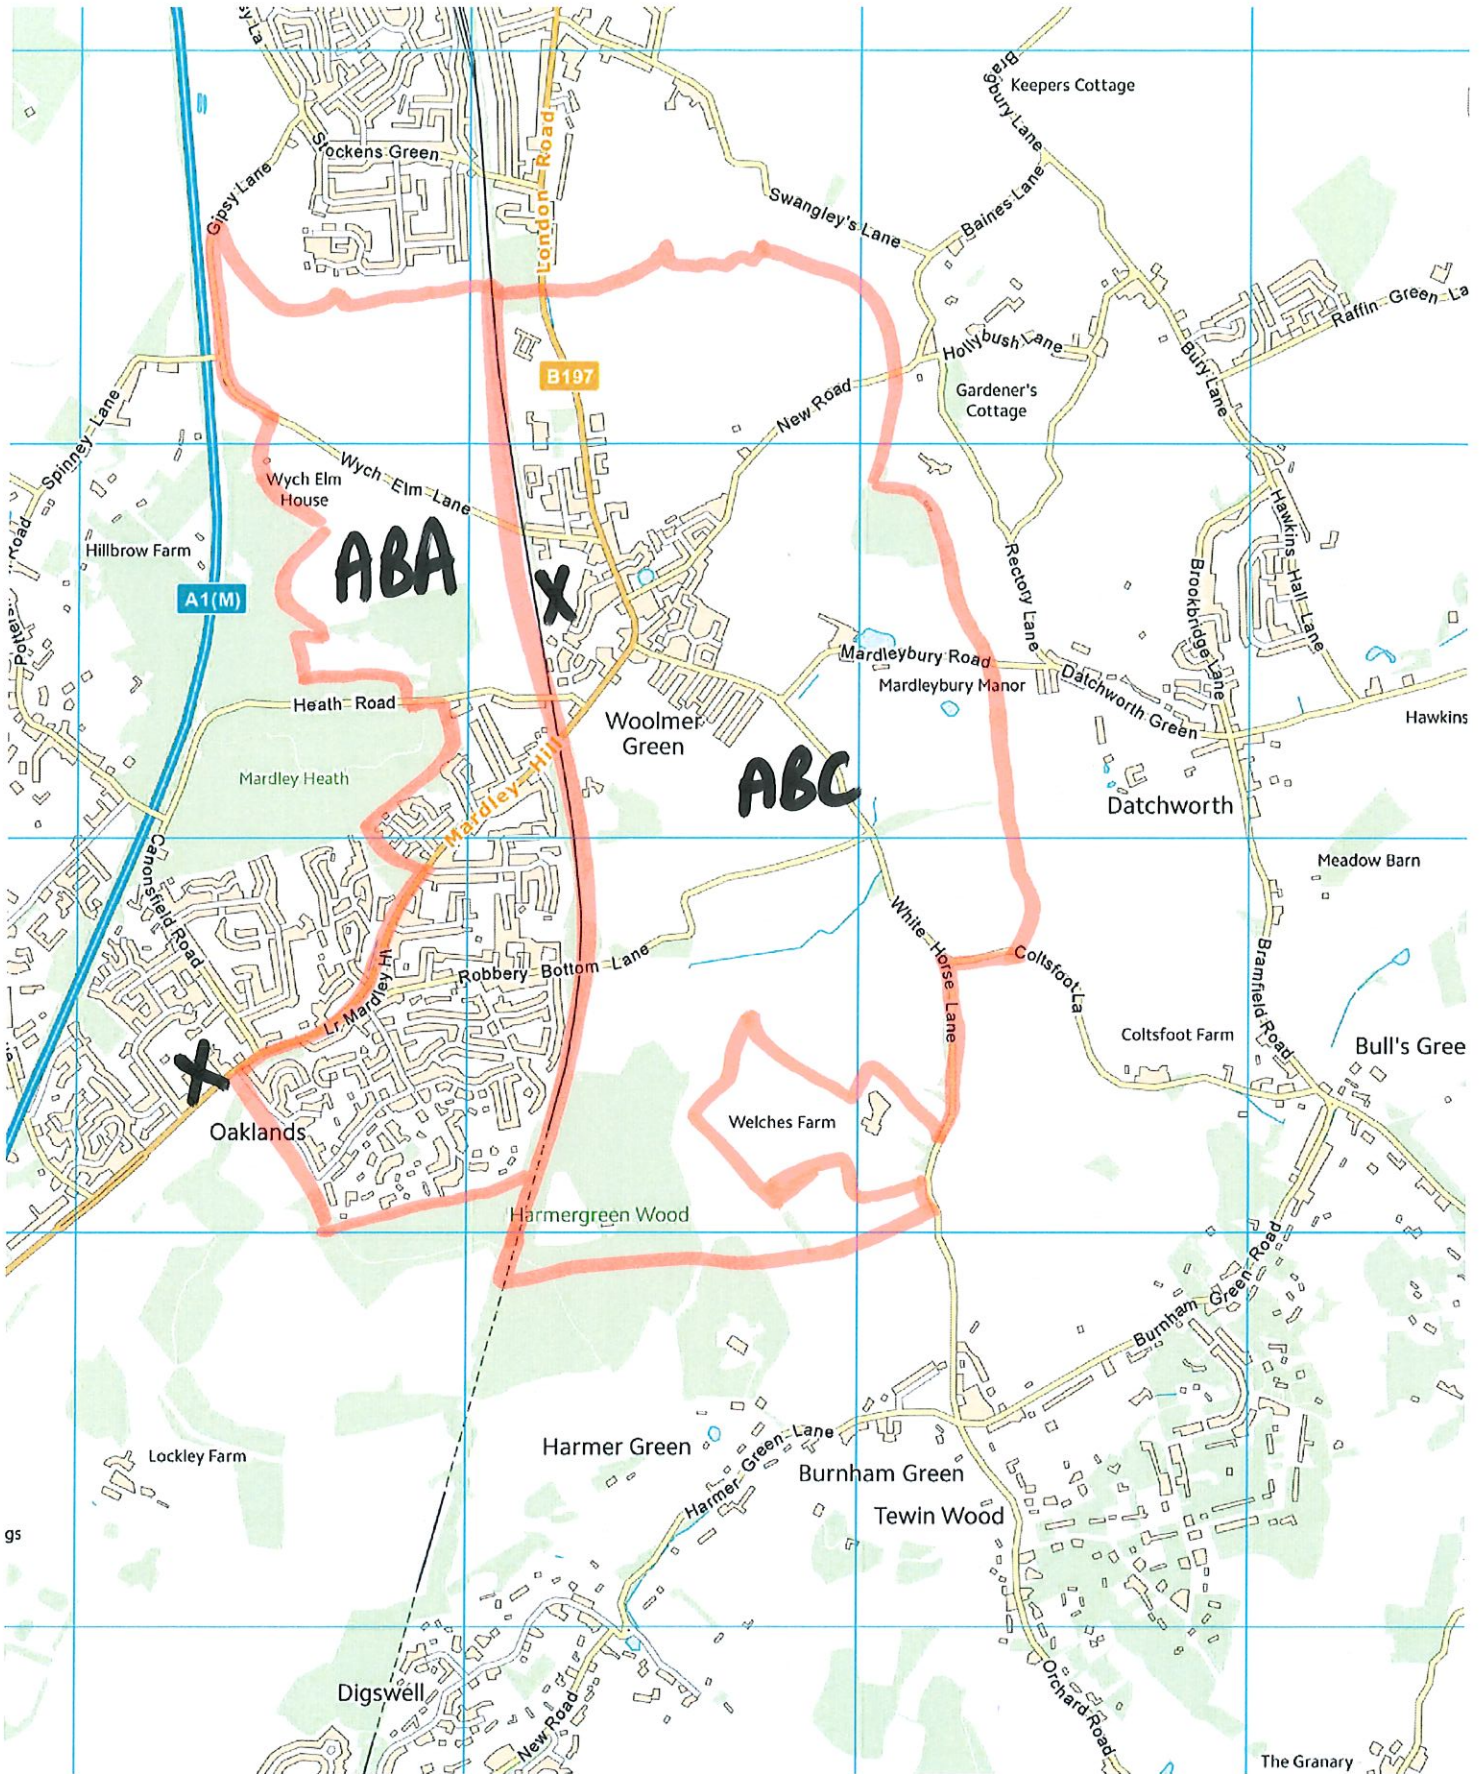

Council Offices, The Campus
Welwyn Garden City, Herts, AL8 6AE

Title: Welwyn East Ward		Scale:
Polling Station X		Date: 26-09-2023
Project:	Drawing Number:	Drawn: