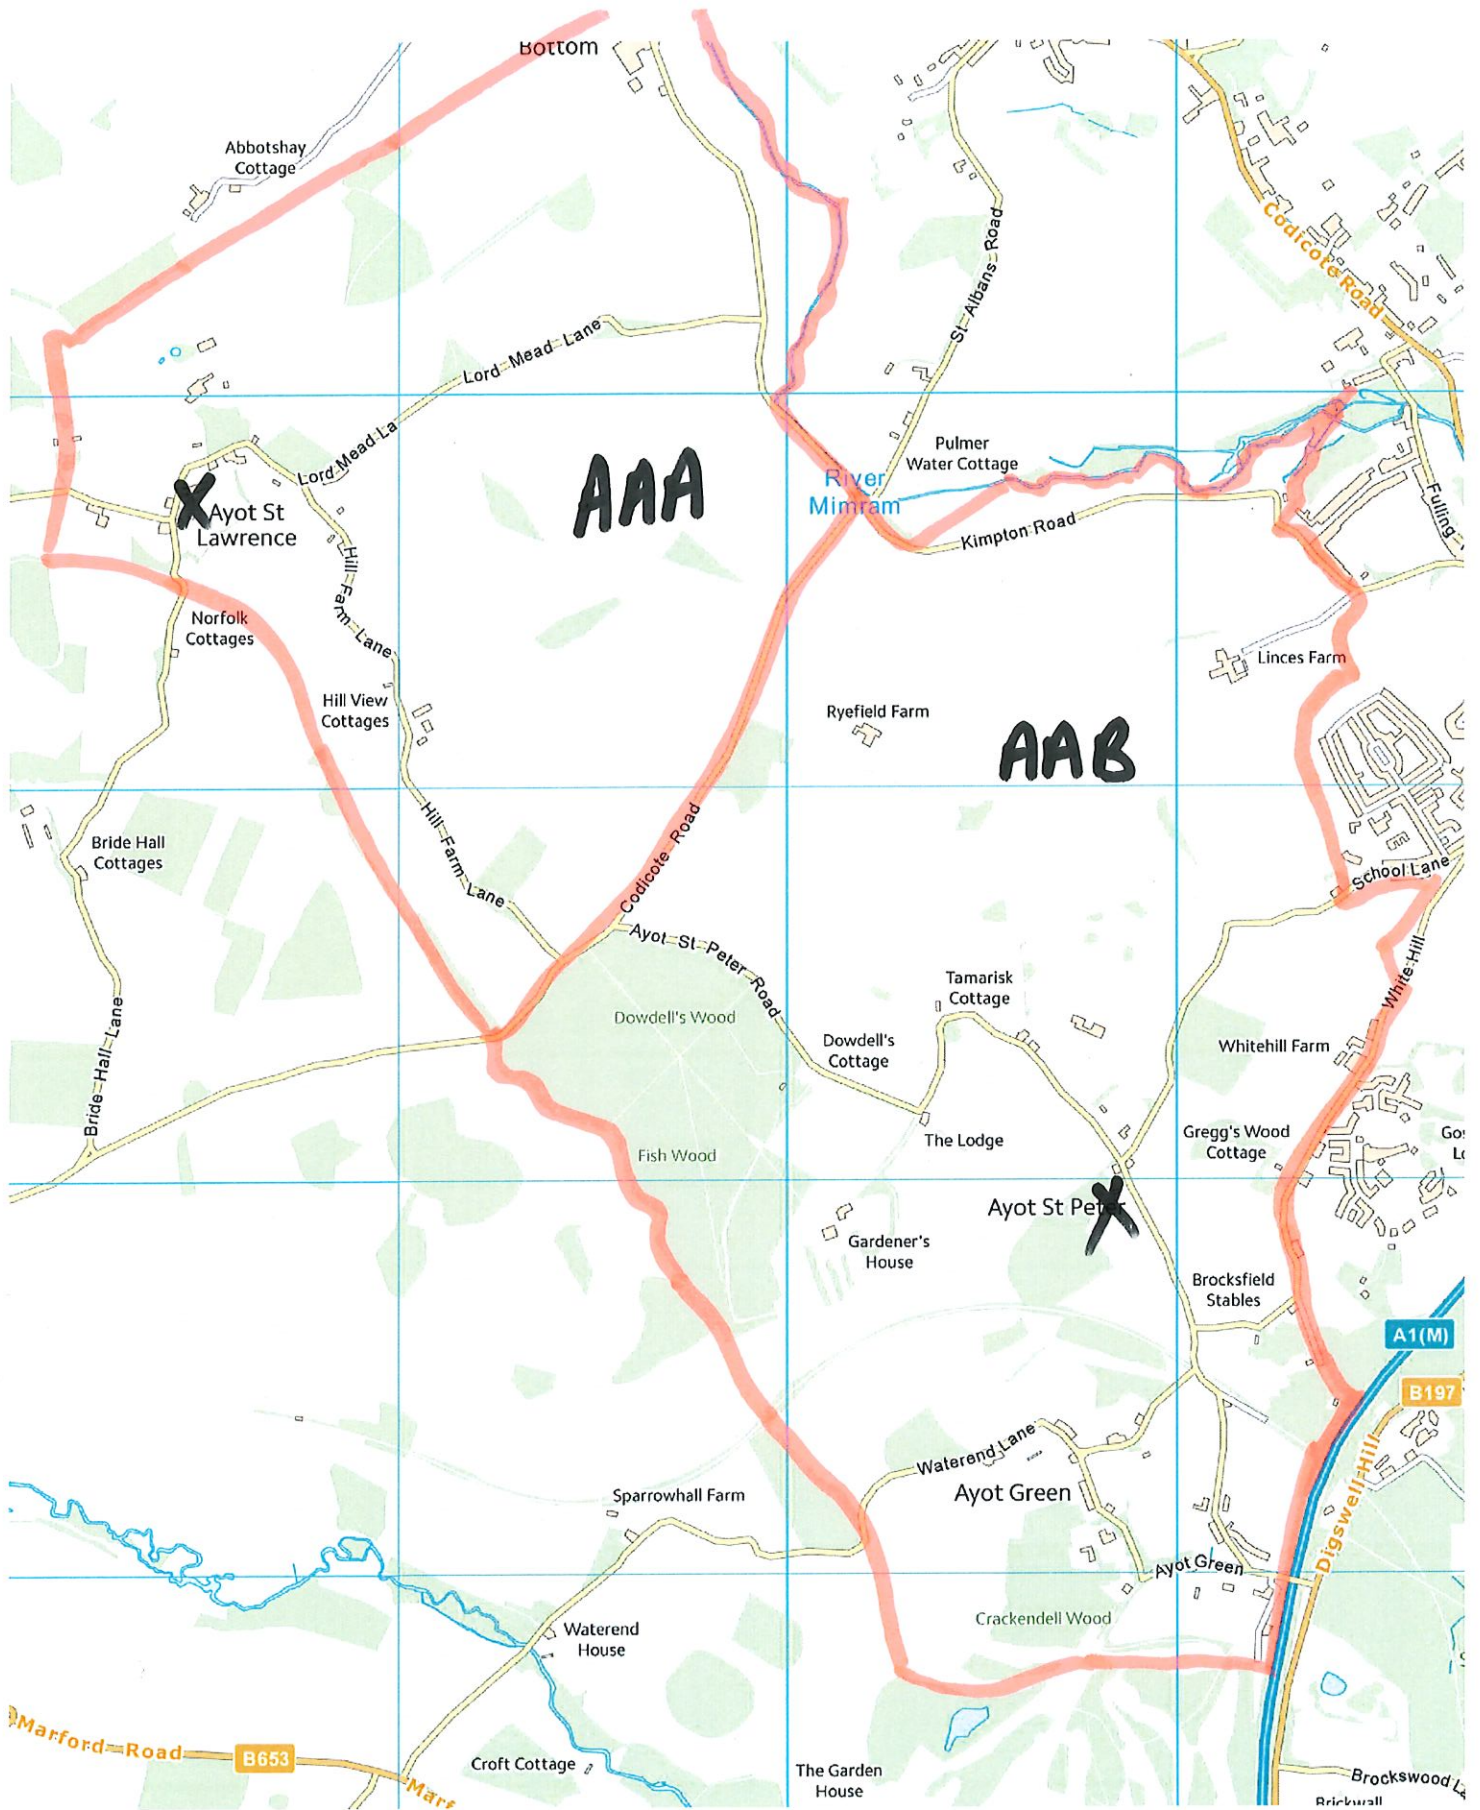

**WELWYN
HATFIELD**

Council Offices, The Campus
Welwyn Garden City, Herts, AL8 6AE

Title: Welwyn West Ward		Scale:
Polling Station X		Date: 26-09-2023
Project:	Drawing Number:	Drawn:
© Crown Copyright. All rights reserved Welwyn Hatfield Borough Council LA100019547 2021