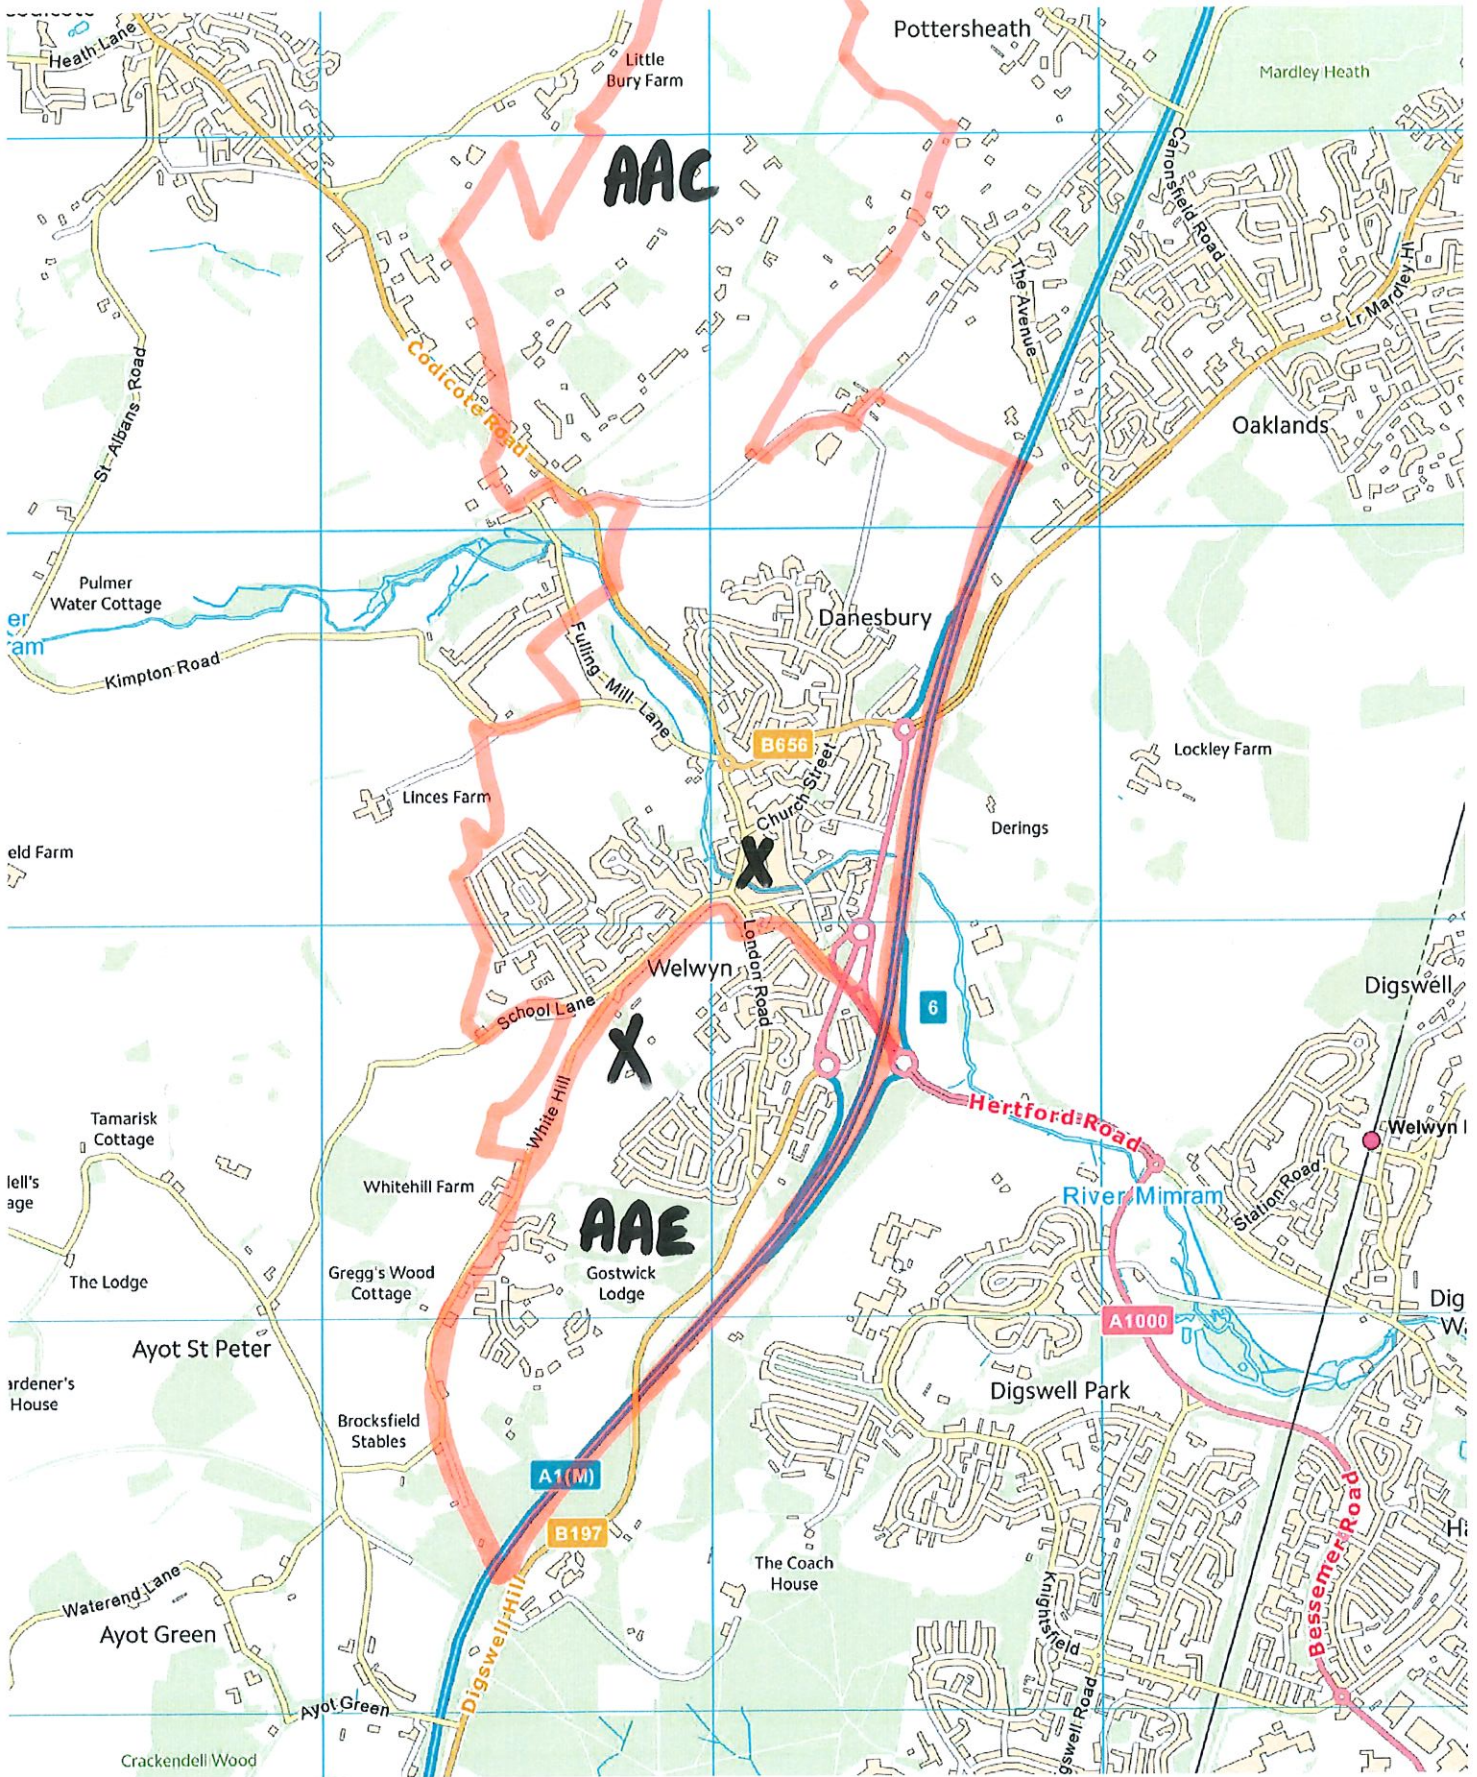

Council Offices, The Campus
Welwyn Garden City, Herts, AL8 6AE

Title: **Welwyn West Ward**

Polling Station X

Scale:

Date:

26-09-2023

Project:

Drawing Number:

Drawn: