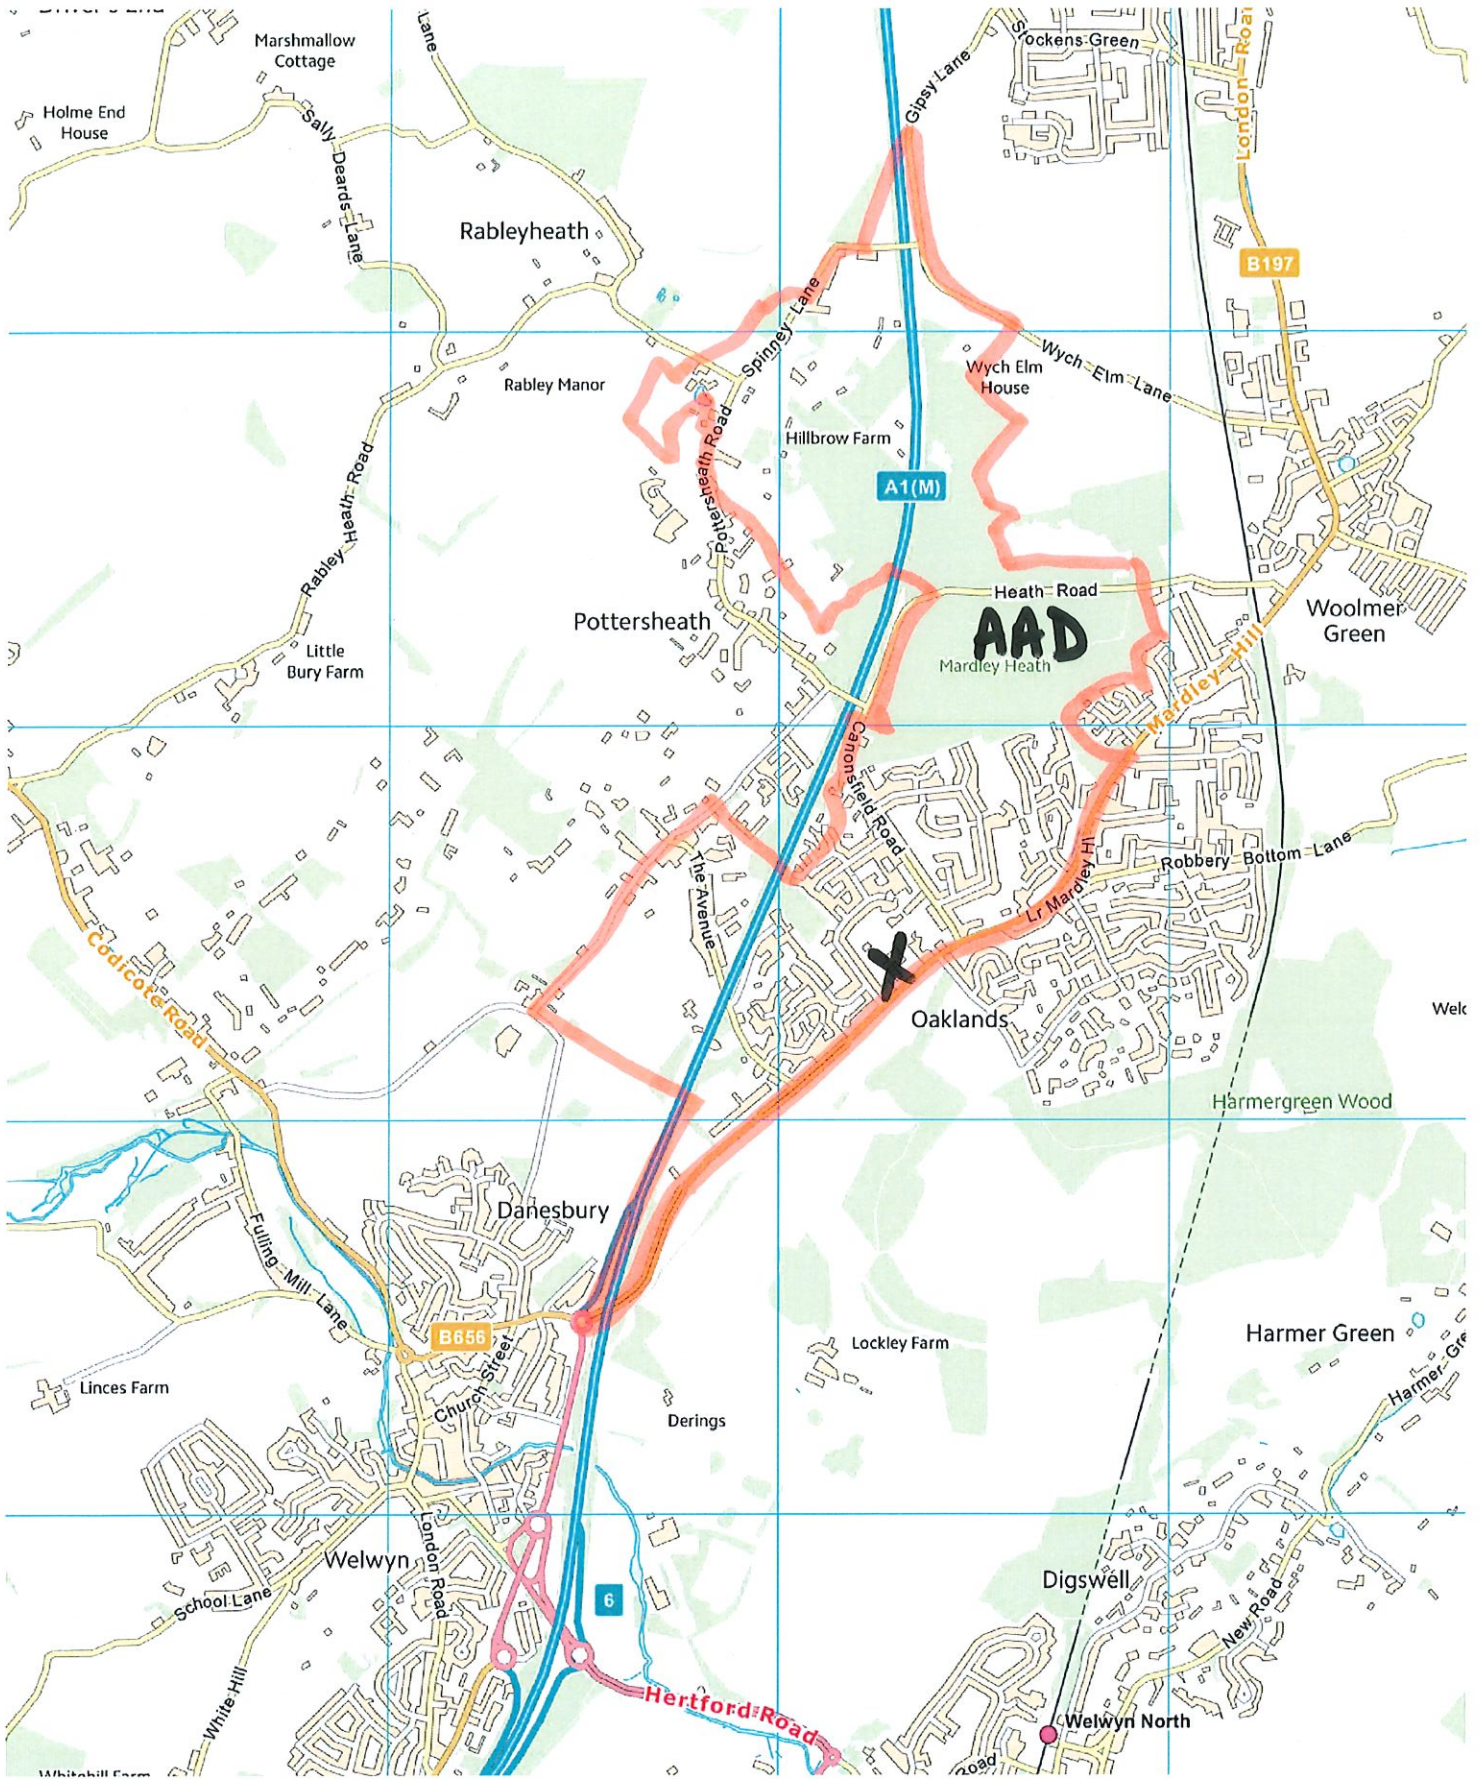

**WELWYN
HATFIELD**

Council Offices, The Campus
Welwyn Garden City, Herts, AL8 6AE

Title: Welwyn West Ward Polling Station X		Scale: ____
Project:		Date: 26-09-2023
Drawing Number:		Drawn:
© Crown Copyright. All rights reserved Welwyn Hatfield Borough Council LA100019547 2021